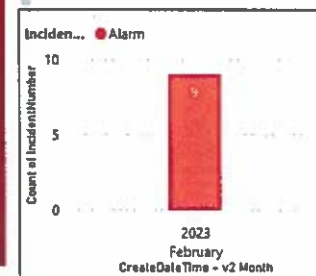

ANSWERED BY GBR ORI