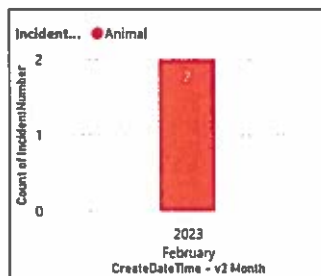

IN THE GBR BEAT