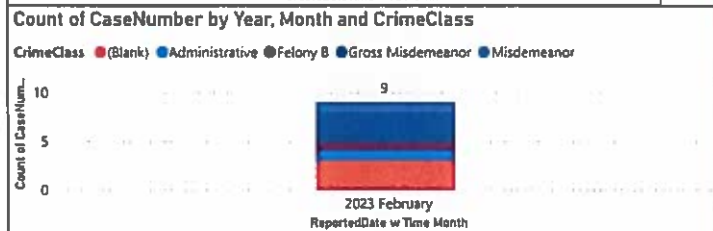

IN THE GBR BEAT