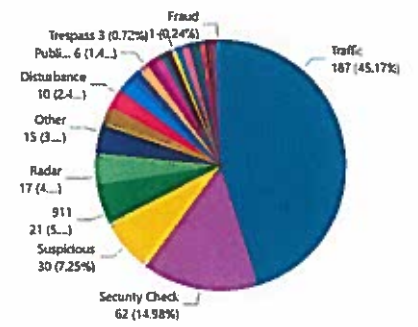

Incidents where the Beat is GBR, Regardless of ORI

NOTE: If an Incident Type is not listed, it is indicated that the incident type did not occur during a particular date range.