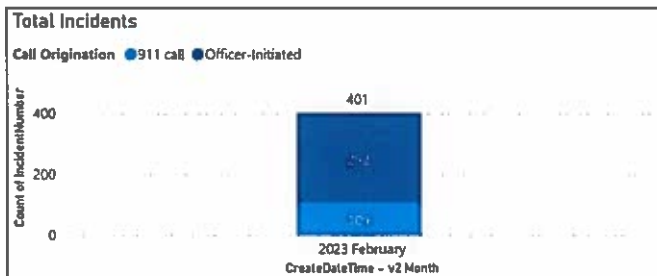

IN THE GBR BEAT