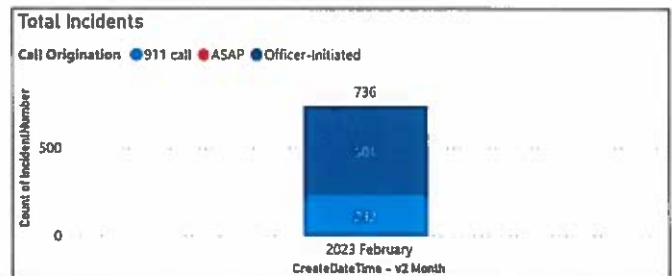

ANSWERED BY GBR ORI