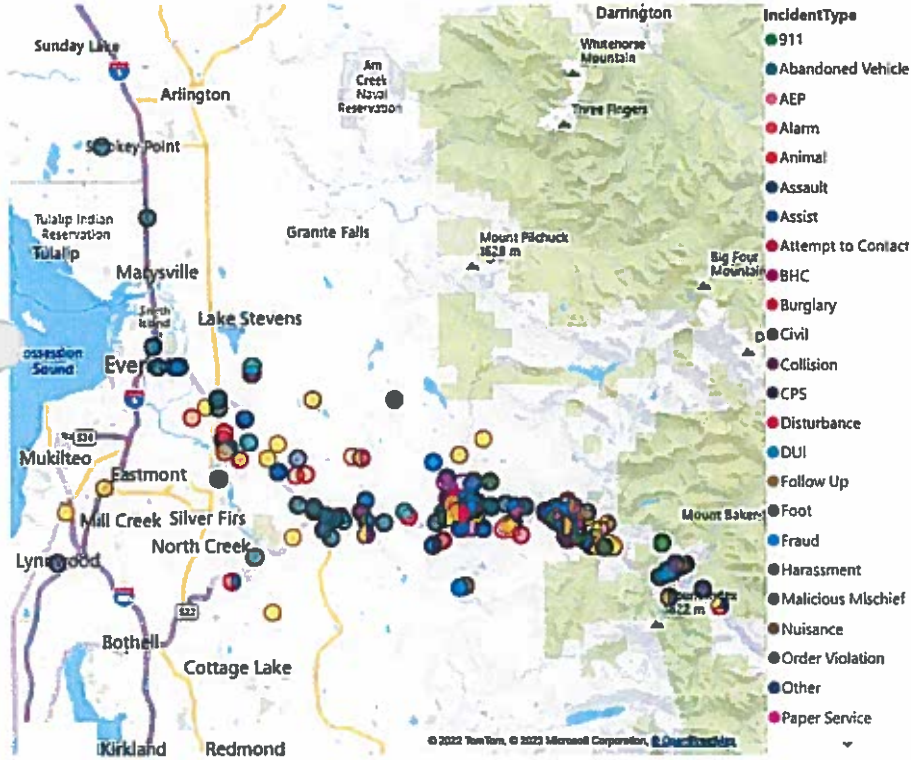

Count of IncidentNumber by IncidentType

Incidents where the ORI Belongs to GBR PD Regardless of Location

Gold Bar ORI, Previous 12 full calendar months