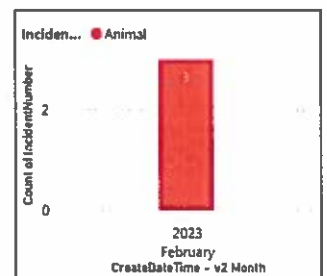

ANSWERED BY GBR ORI