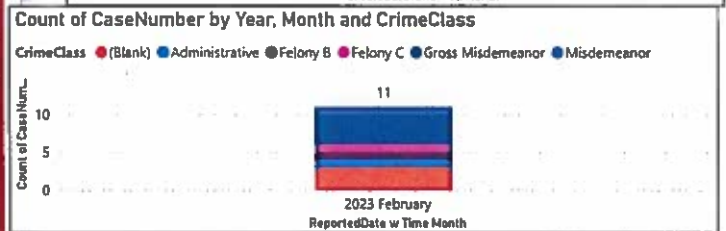

ANSWERED BY GBR ORI