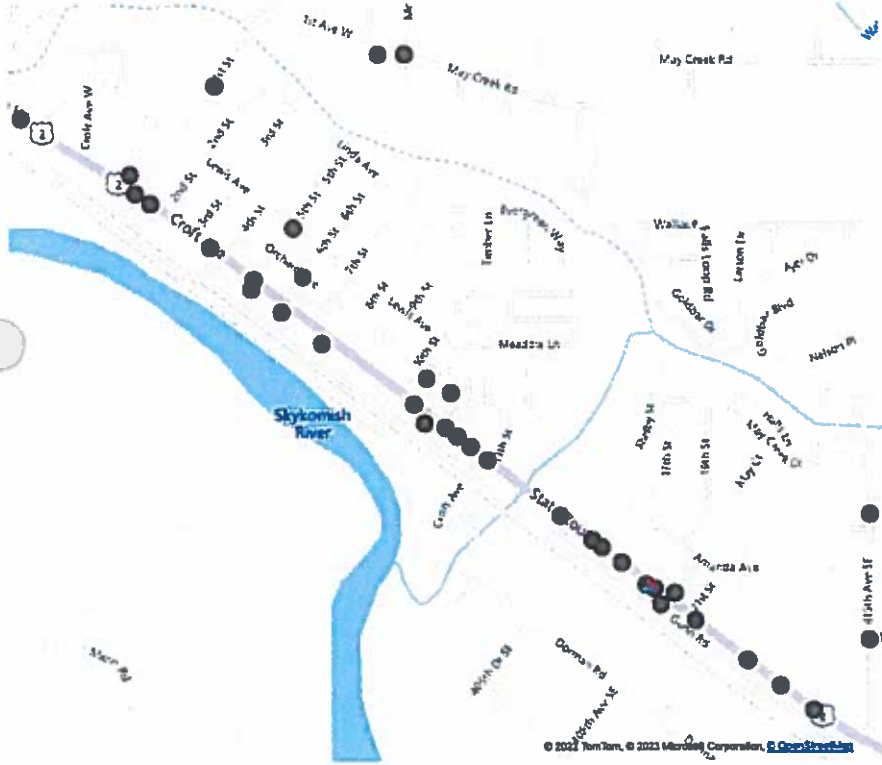

### Gold Bar Collisions, DUI & Traffic - Past 12 calendar months

IncidentType ● Collision ● DUI ● Traffic

Year	Collision	DUI	Traffic	Total
2023	3	1	186	190
February	3	1	186	190
<b>Total</b>	<b>3</b>	<b>1</b>	<b>186</b>	<b>190</b>