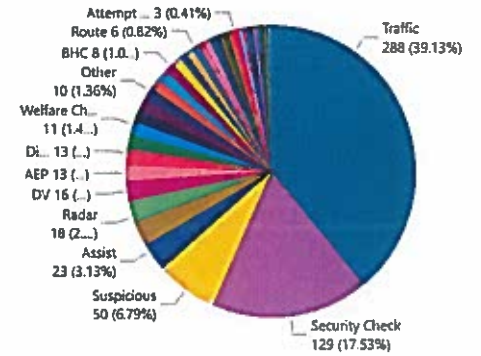

NOTE: If an Incident Type is not listed, it is indicated that the incident type did not occur during a particular date range.