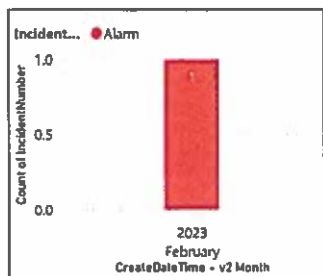

IN THE GBR BEAT