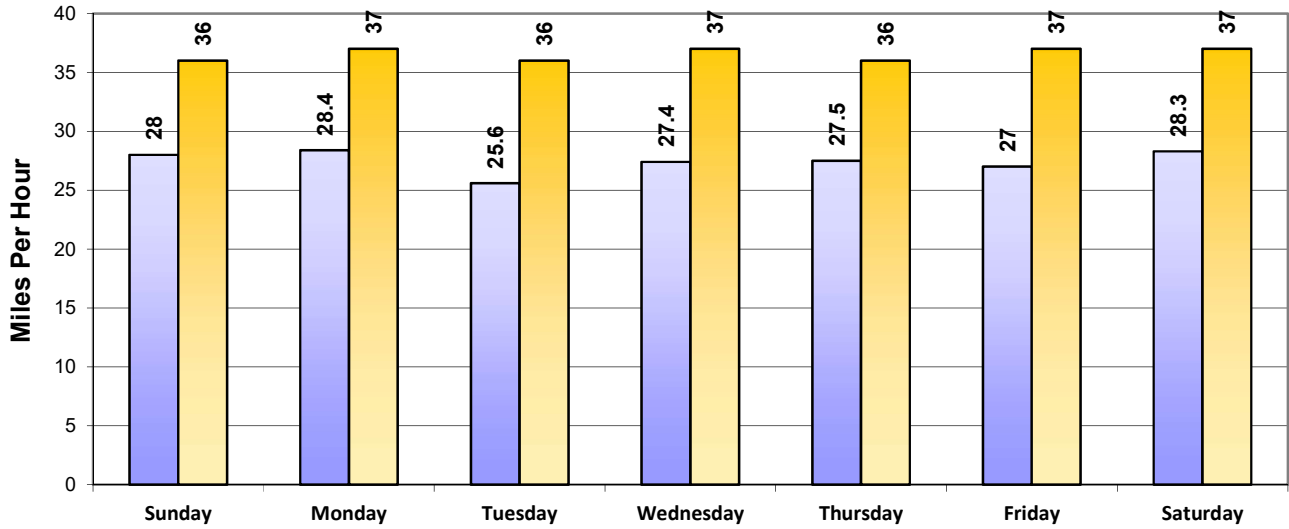

### Daily Average Speeds vs. 85th Percentile Speeds

□ Avg. Speed    □ 85th pct Speed

May Creek Rd West Bound

Speed Limit = 25 MPH

Week (7 days): 4/5/2020 - 4/11/2020