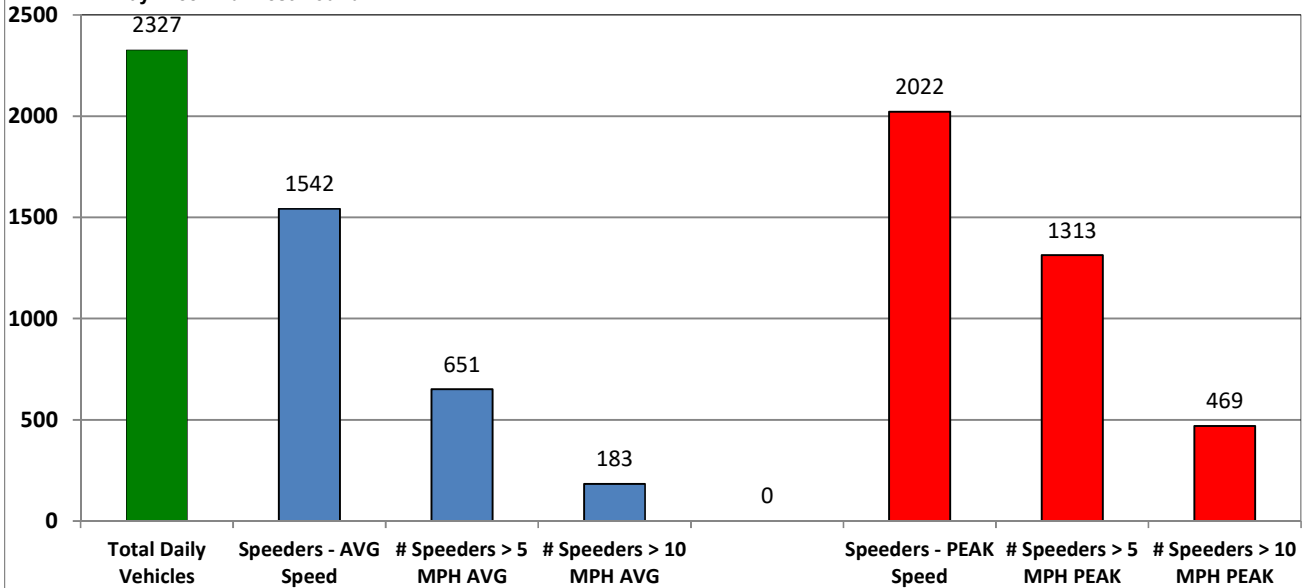

### Vehicle and Speed Violator Counts

Tot. Vehicles # Violators

Week (7 days): 4/5/2020 - 4/11/2020

### Daily Average Speeds

Week (7 days): 4/5/2020 - 4/11/2020

### Daily Average Speeds vs. 85th Percentile Speeds

□ Avg. Speed    □ 85th pct Speed

May Creek Rd West Bound

Speed Limit = 25 MPH

Week (7 days): 4/5/2020 - 4/11/2020

### Weekly Speed Summary - Vehicle Counts

May Creek Rd West Bound

Speed Limit = 25 MPH

Week (7 days): 4/5/2020 - 4/11/2020