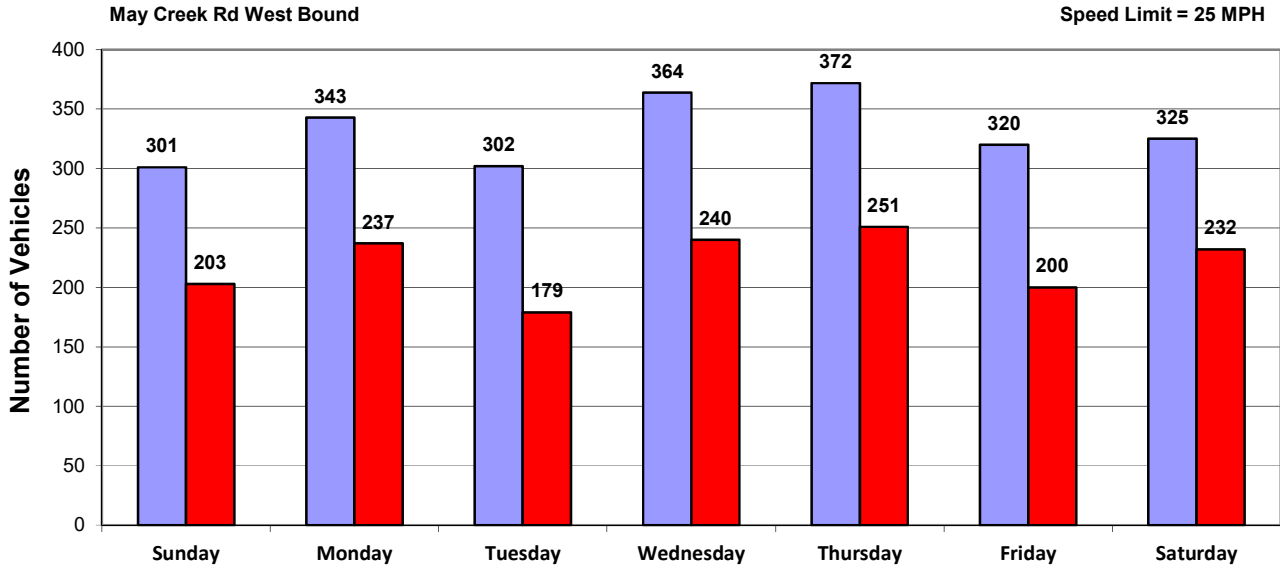

### Vehicle and Speed Violator Counts

Tot. Vehicles # Violators

Week (7 days): 4/5/2020 - 4/11/2020

### Daily Average Speeds

Week (7 days): 4/5/2020 - 4/11/2020

### Daily Average Speeds vs. 85th Percentile Speeds

□ Avg. Speed    □ 85th pct Speed

May Creek Rd West Bound

Speed Limit = 25 MPH

Week (7 days): 4/5/2020 - 4/11/2020

### Weekly Speed Summary - Vehicle Counts

May Creek Rd West Bound

Speed Limit = 25 MPH

Week (7 days): 4/5/2020 - 4/11/2020