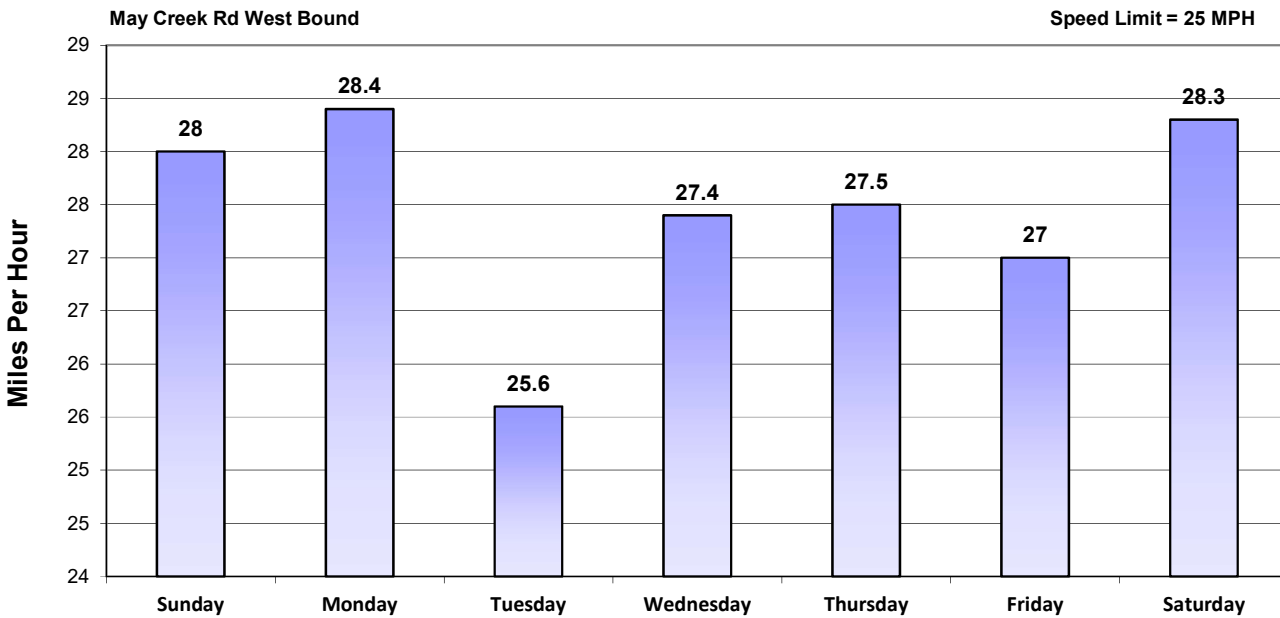

### Vehicle and Speed Violator Counts

Tot. Vehicles # Violators

Week (7 days): 4/5/2020 - 4/11/2020

### Daily Average Speeds

Week (7 days): 4/5/2020 - 4/11/2020

### Daily Average Speeds vs. 85th Percentile Speeds

□ Avg. Speed    □ 85th pct Speed

May Creek Rd West Bound

Speed Limit = 25 MPH

Week (7 days): 4/5/2020 - 4/11/2020

### Weekly Speed Summary - Vehicle Counts

May Creek Rd West Bound

Speed Limit = 25 MPH

Week (7 days): 4/5/2020 - 4/11/2020