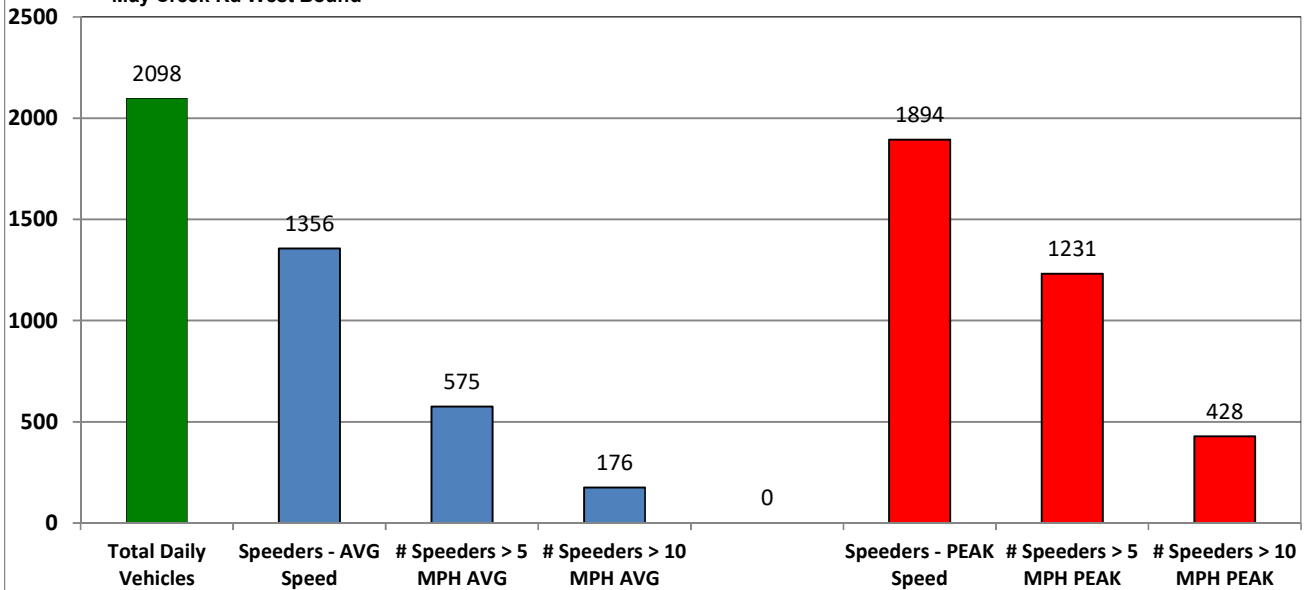

Vehicle and Speed Violator Counts

Tot. Vehicles # Violators

Week (7 days): 4/26/2020 - 5/2/2020

Daily Average Speeds

Week (7 days): 4/26/2020 - 5/2/2020

Daily Average Speeds vs. 85th Percentile Speeds

□ Avg. Speed □ 85th pct Speed

May Creek Rd West Bound

Speed Limit = 25 MPH

Week (7 days): 4/26/2020 - 5/2/2020

Weekly Speed Summary - Vehicle Counts

May Creek Rd West Bound

Speed Limit = 25 MPH

Week (7 days): 4/26/2020 - 5/2/2020