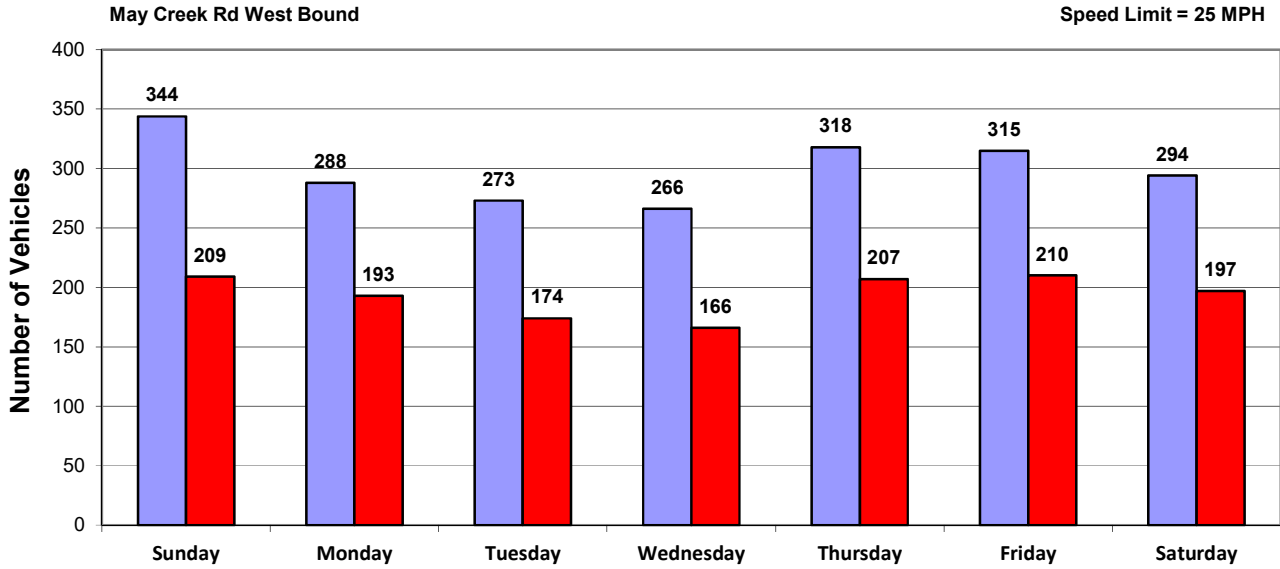

Vehicle and Speed Violator Counts

Tot. Vehicles # Violators

Week (7 days): 4/26/2020 - 5/2/2020

Daily Average Speeds

Week (7 days): 4/26/2020 - 5/2/2020

Daily Average Speeds vs. 85th Percentile Speeds

□ Avg. Speed □ 85th pct Speed

May Creek Rd West Bound

Speed Limit = 25 MPH

Week (7 days): 4/26/2020 - 5/2/2020

Weekly Speed Summary - Vehicle Counts

May Creek Rd West Bound

Speed Limit = 25 MPH

Week (7 days): 4/26/2020 - 5/2/2020