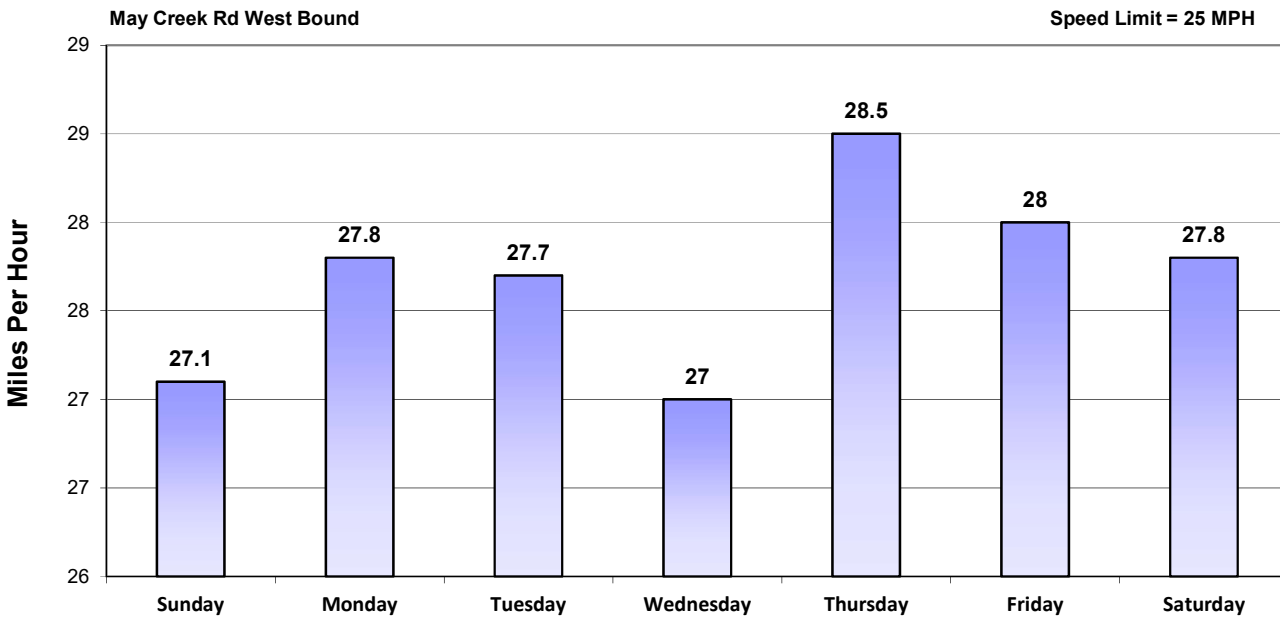

Vehicle and Speed Violator Counts

Tot. Vehicles # Violators

Week (7 days): 4/26/2020 - 5/2/2020

Daily Average Speeds

Week (7 days): 4/26/2020 - 5/2/2020

Daily Average Speeds vs. 85th Percentile Speeds

□ Avg. Speed □ 85th pct Speed

May Creek Rd West Bound

Speed Limit = 25 MPH

Week (7 days): 4/26/2020 - 5/2/2020

Weekly Speed Summary - Vehicle Counts

May Creek Rd West Bound

Speed Limit = 25 MPH

Week (7 days): 4/26/2020 - 5/2/2020