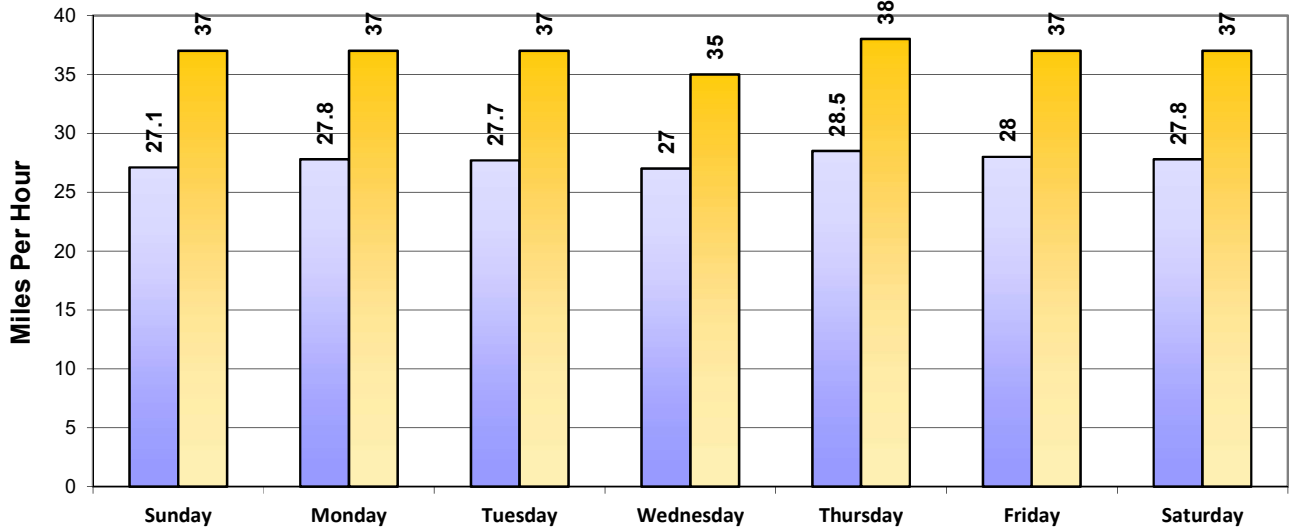

Vehicle and Speed Violator Counts

Tot. Vehicles # Violators

Week (7 days): 4/26/2020 - 5/2/2020

Daily Average Speeds

Week (7 days): 4/26/2020 - 5/2/2020

Daily Average Speeds vs. 85th Percentile Speeds

□ Avg. Speed □ 85th pct Speed

May Creek Rd West Bound

Speed Limit = 25 MPH

Week (7 days): 4/26/2020 - 5/2/2020

Weekly Speed Summary - Vehicle Counts

May Creek Rd West Bound

Speed Limit = 25 MPH

Week (7 days): 4/26/2020 - 5/2/2020