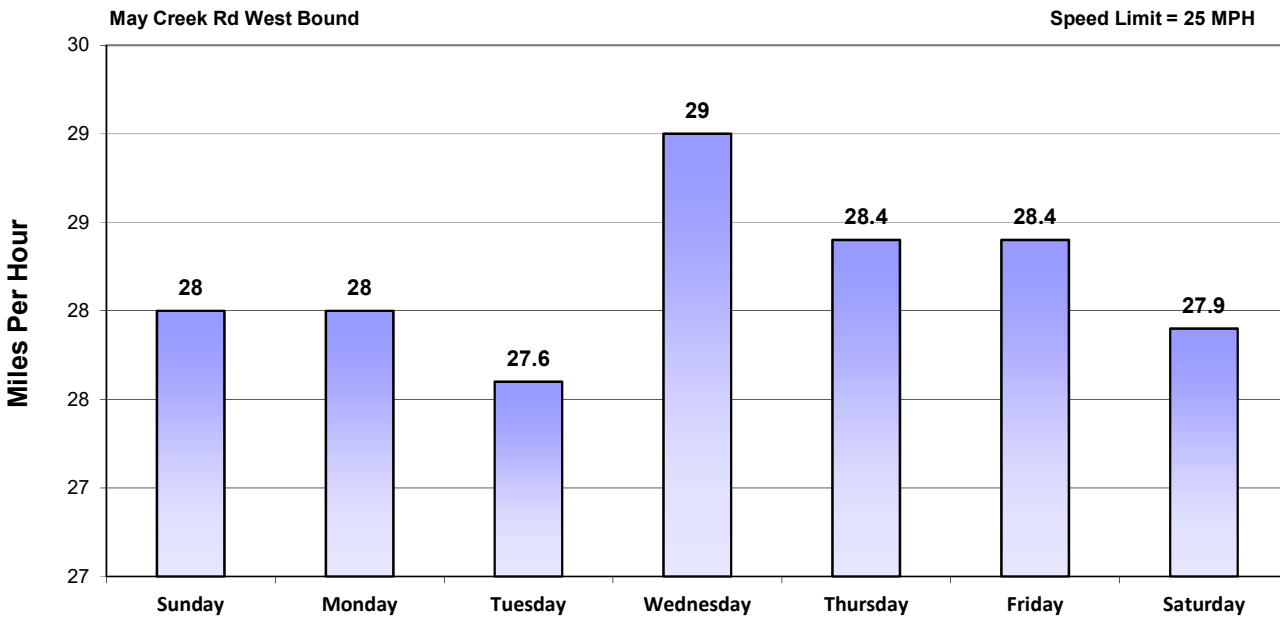

Vehicle and Speed Violator Counts

Tot. Vehicles # Violators

Week (7 days): 4/19/2020 - 4/25/2020

Daily Average Speeds

Week (7 days): 4/19/2020 - 4/25/2020

Daily Average Speeds vs. 85th Percentile Speeds

□ Avg. Speed □ 85th pct Speed

Week (7 days): 4/19/2020 - 4/25/2020

Weekly Speed Summary - Vehicle Counts

Week (7 days): 4/19/2020 - 4/25/2020