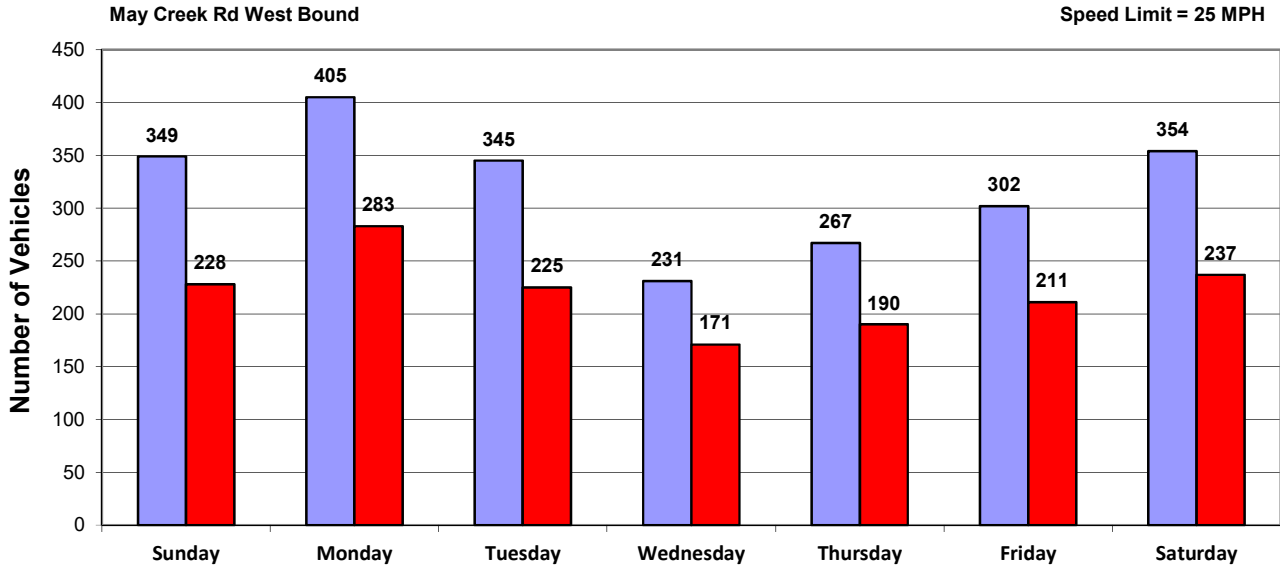

Vehicle and Speed Violator Counts

Tot. Vehicles # Violators

Week (7 days): 4/19/2020 - 4/25/2020

Daily Average Speeds

Week (7 days): 4/19/2020 - 4/25/2020

Daily Average Speeds vs. 85th Percentile Speeds

□ Avg. Speed □ 85th pct Speed

Week (7 days): 4/19/2020 - 4/25/2020

Weekly Speed Summary - Vehicle Counts

Week (7 days): 4/19/2020 - 4/25/2020