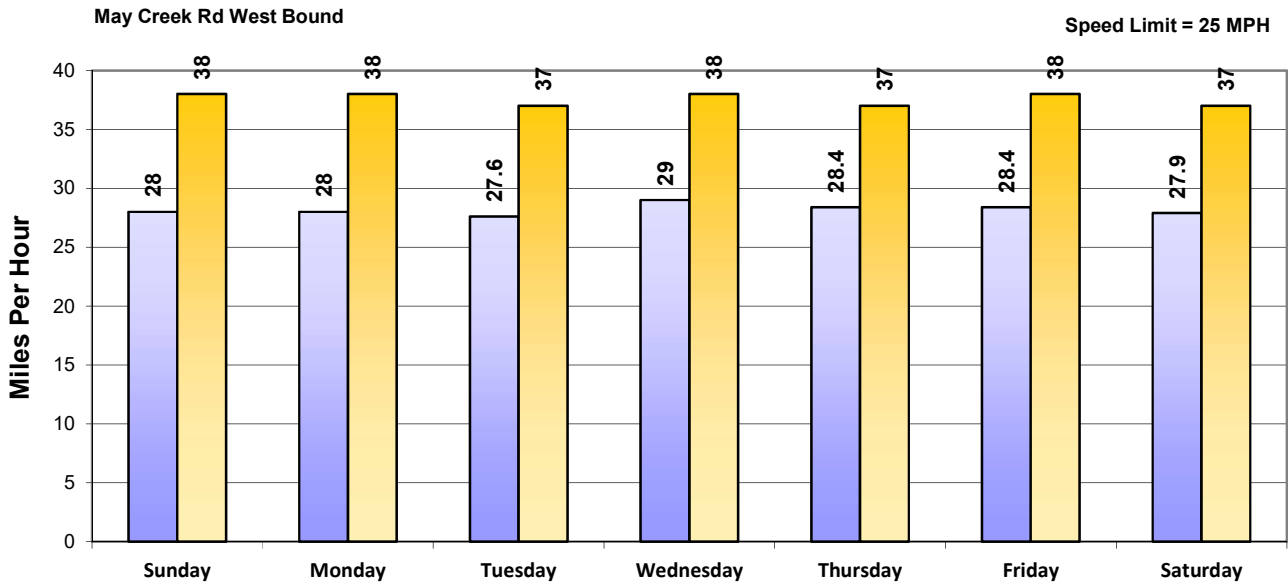

Vehicle and Speed Violator Counts

Tot. Vehicles # Violators

Week (7 days): 4/19/2020 - 4/25/2020

Daily Average Speeds

Week (7 days): 4/19/2020 - 4/25/2020

Daily Average Speeds vs. 85th Percentile Speeds

□ Avg. Speed □ 85th pct Speed

Week (7 days): 4/19/2020 - 4/25/2020

Weekly Speed Summary - Vehicle Counts

Week (7 days): 4/19/2020 - 4/25/2020