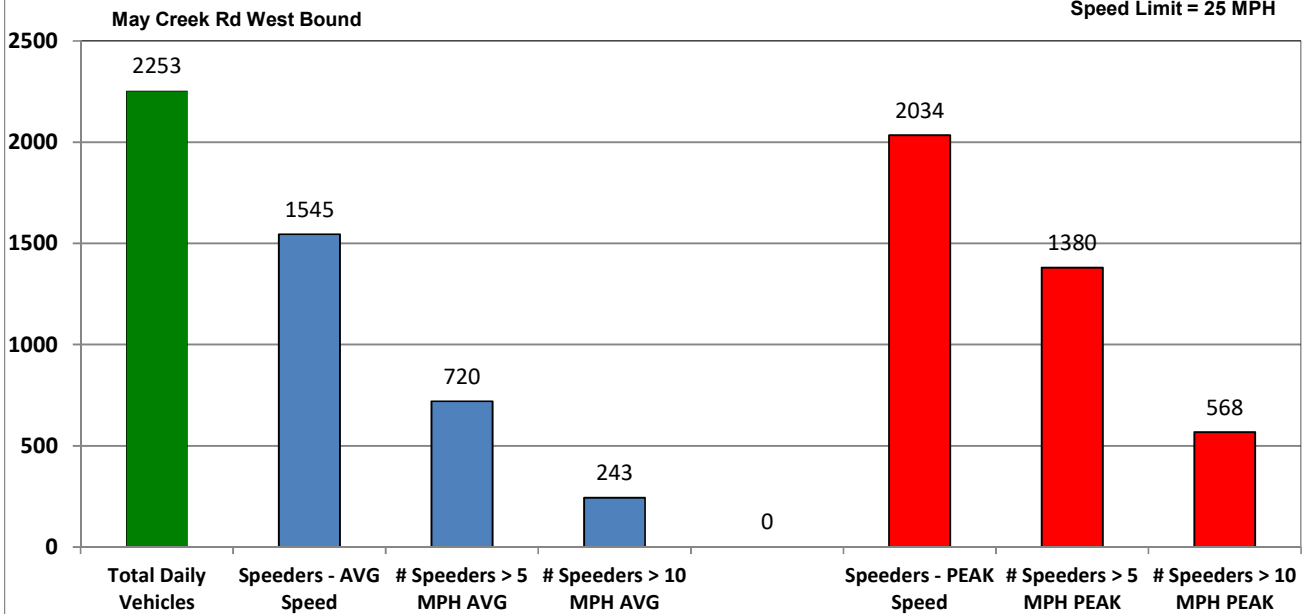

Vehicle and Speed Violator Counts

Tot. Vehicles # Violators

Week (7 days): 4/19/2020 - 4/25/2020

Daily Average Speeds

Week (7 days): 4/19/2020 - 4/25/2020

Daily Average Speeds vs. 85th Percentile Speeds

□ Avg. Speed □ 85th pct Speed

Week (7 days): 4/19/2020 - 4/25/2020

Weekly Speed Summary - Vehicle Counts

Week (7 days): 4/19/2020 - 4/25/2020