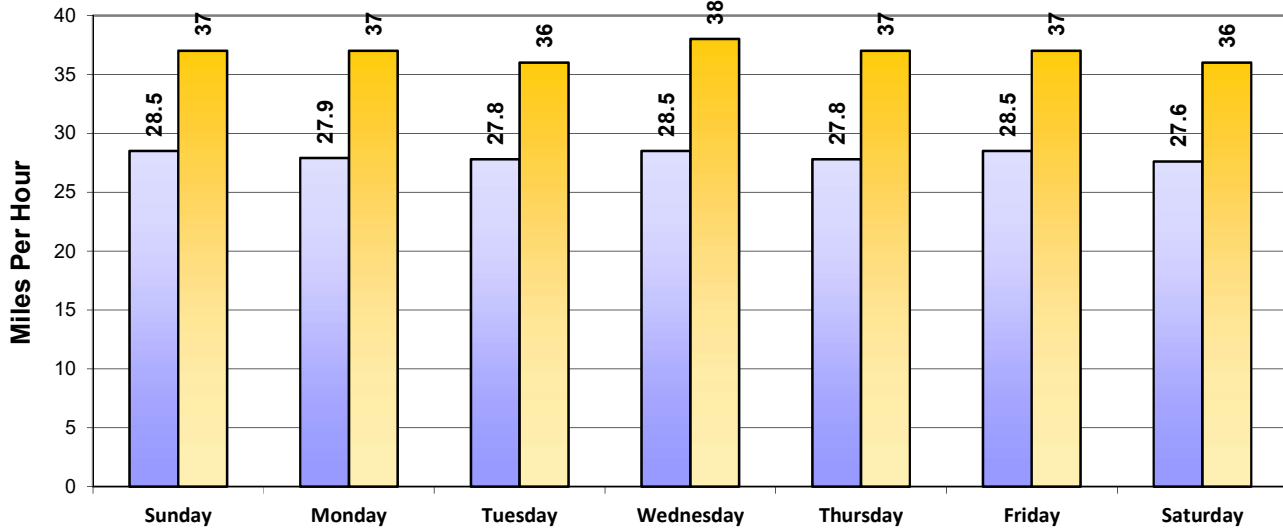

Vehicle and Speed Violator Counts

■ Tot. Vehicles ■ # Violators

Week (7 days): 4/12/2020 - 4/18/2020

Daily Average Speeds

Week (7 days): 4/12/2020 - 4/18/2020

Daily Average Speeds vs. 85th Percentile Speeds

□ Avg. Speed □ 85th pct Speed

May Creek Rd West Bound

Speed Limit = 25 MPH

Week (7 days): 4/12/2020 - 4/18/2020

Weekly Speed Summary - Vehicle Counts

May Creek Rd West Bound

Speed Limit = 25 MPH

Week (7 days): 4/12/2020 - 4/18/2020