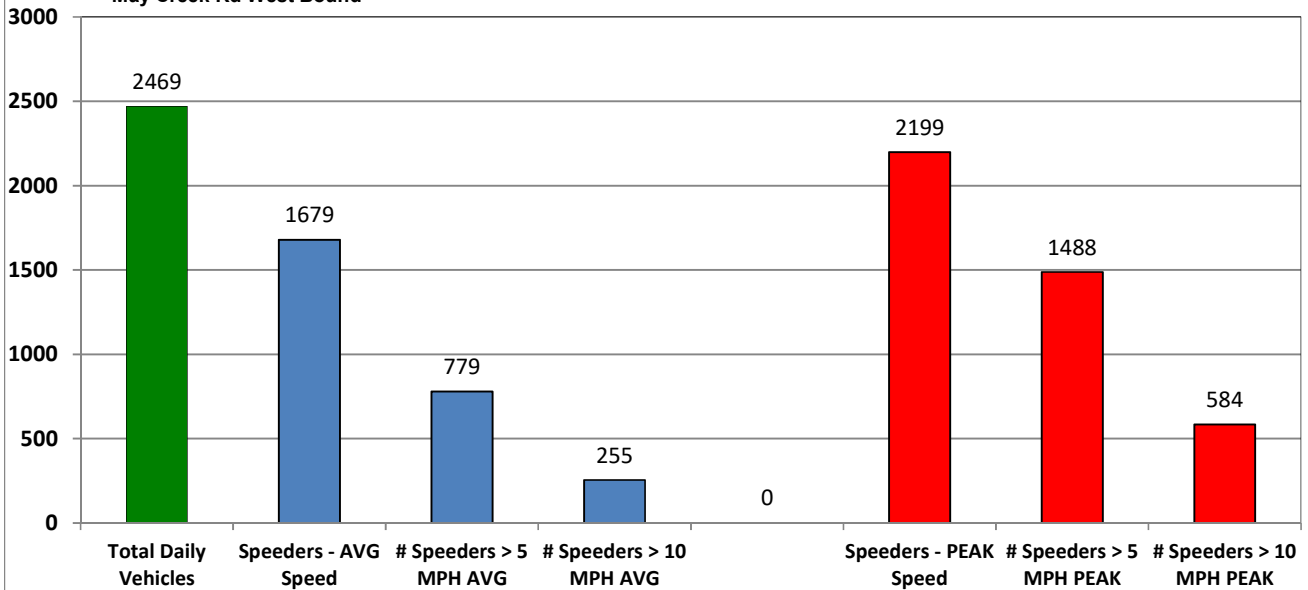

Vehicle and Speed Violator Counts

■ Tot. Vehicles ■ # Violators

Week (7 days): 4/12/2020 - 4/18/2020

Daily Average Speeds

Week (7 days): 4/12/2020 - 4/18/2020

Daily Average Speeds vs. 85th Percentile Speeds

□ Avg. Speed □ 85th pct Speed

May Creek Rd West Bound

Speed Limit = 25 MPH

Week (7 days): 4/12/2020 - 4/18/2020

Weekly Speed Summary - Vehicle Counts

May Creek Rd West Bound

Speed Limit = 25 MPH

Week (7 days): 4/12/2020 - 4/18/2020