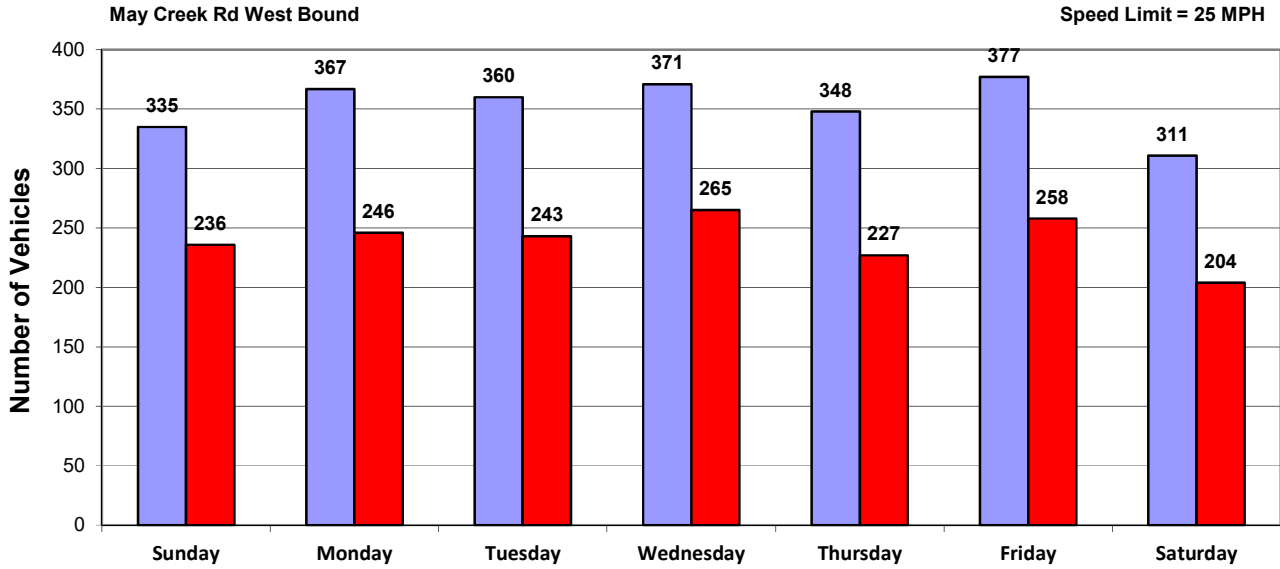

Vehicle and Speed Violator Counts

■ Tot. Vehicles ■ # Violators

Week (7 days): 4/12/2020 - 4/18/2020

Daily Average Speeds

Week (7 days): 4/12/2020 - 4/18/2020

Daily Average Speeds vs. 85th Percentile Speeds

□ Avg. Speed □ 85th pct Speed

May Creek Rd West Bound

Speed Limit = 25 MPH

Week (7 days): 4/12/2020 - 4/18/2020

Weekly Speed Summary - Vehicle Counts

May Creek Rd West Bound

Speed Limit = 25 MPH

Week (7 days): 4/12/2020 - 4/18/2020