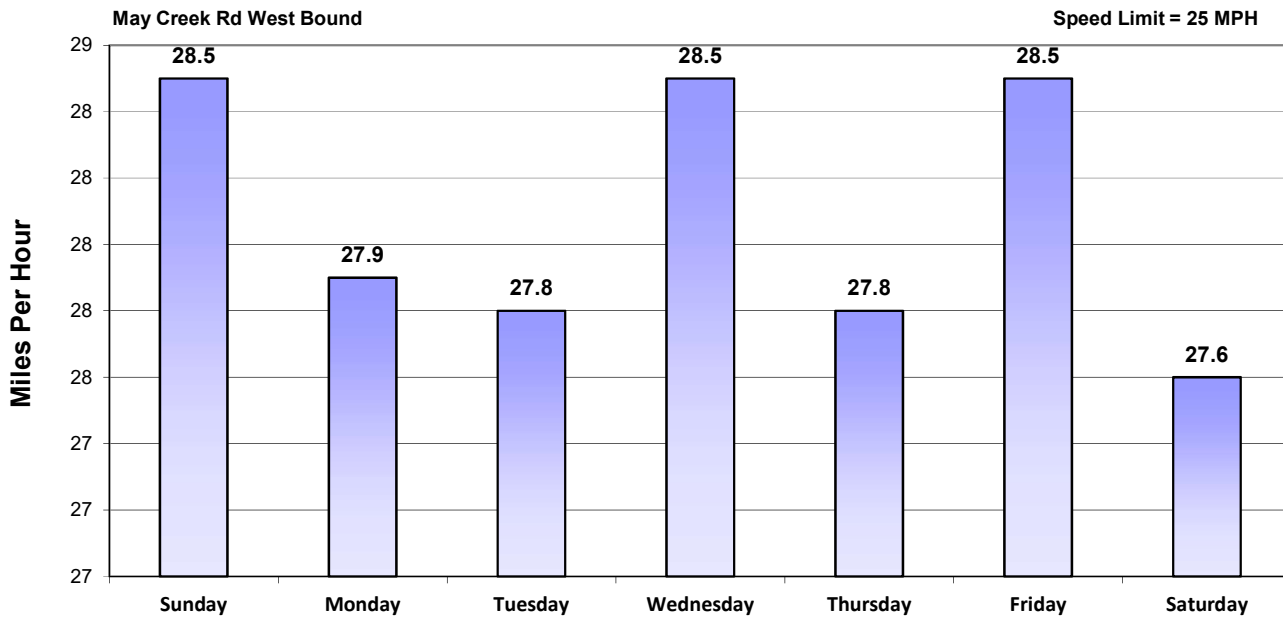

Vehicle and Speed Violator Counts

■ Tot. Vehicles ■ # Violators

Week (7 days): 4/12/2020 - 4/18/2020

Daily Average Speeds

Week (7 days): 4/12/2020 - 4/18/2020

Daily Average Speeds vs. 85th Percentile Speeds

□ Avg. Speed □ 85th pct Speed

May Creek Rd West Bound

Speed Limit = 25 MPH

Week (7 days): 4/12/2020 - 4/18/2020

Weekly Speed Summary - Vehicle Counts

May Creek Rd West Bound

Speed Limit = 25 MPH

Week (7 days): 4/12/2020 - 4/18/2020