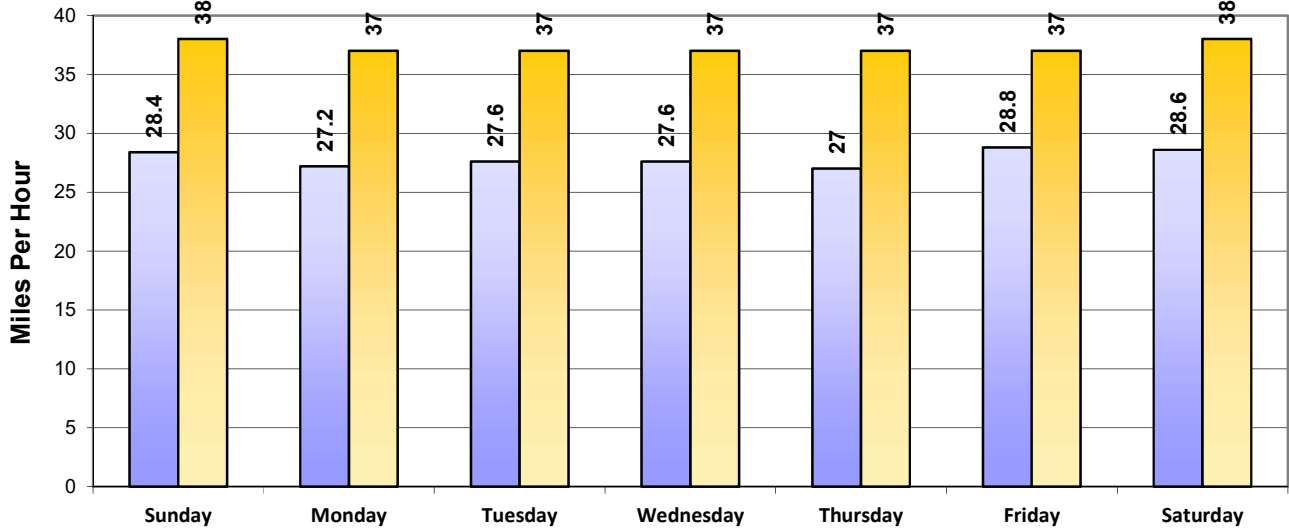

### Daily Average Speeds vs. 85th Percentile Speeds

□ Avg. Speed    □ 85th pct Speed

May Creek Rd West Bound

Speed Limit = 25 MPH

Week (7 days): 3/8/2020 - 3/14/2020