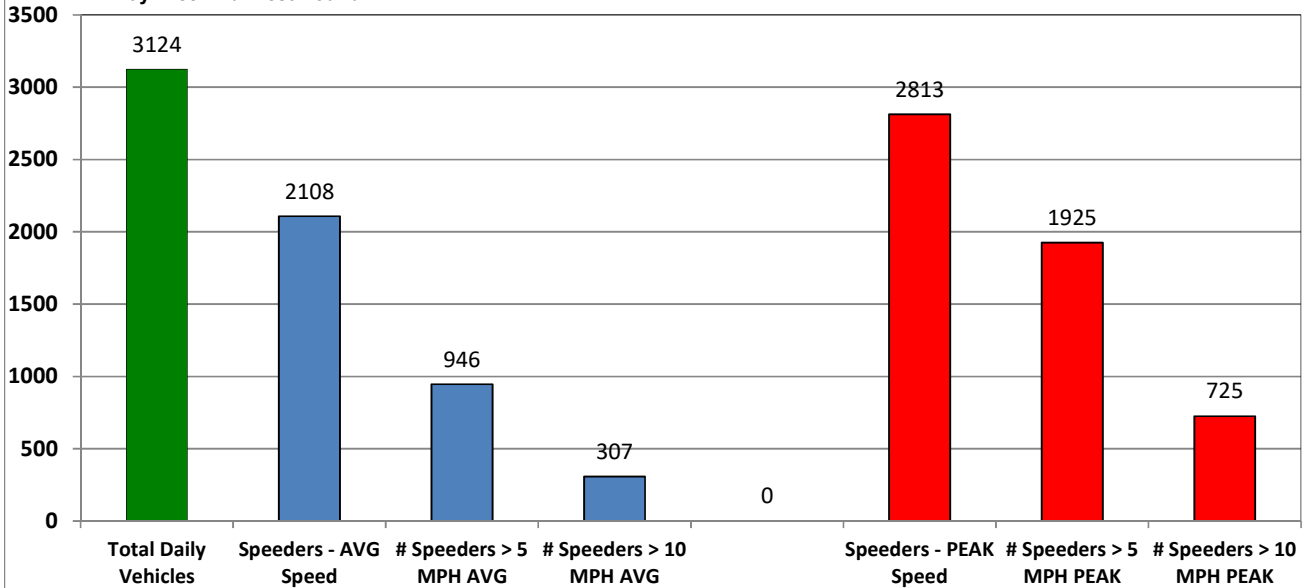

### Vehicle and Speed Violator Counts

Tot. Vehicles # Violators

Week (7 days): 3/8/2020 - 3/14/2020

### Daily Average Speeds vs. 85th Percentile Speeds

□ Avg. Speed    □ 85th pct Speed

May Creek Rd West Bound

Speed Limit = 25 MPH

Week (7 days): 3/8/2020 - 3/14/2020

### Weekly Speed Summary - Vehicle Counts

May Creek Rd West Bound

Speed Limit = 25 MPH

Week (7 days): 3/8/2020 - 3/14/2020