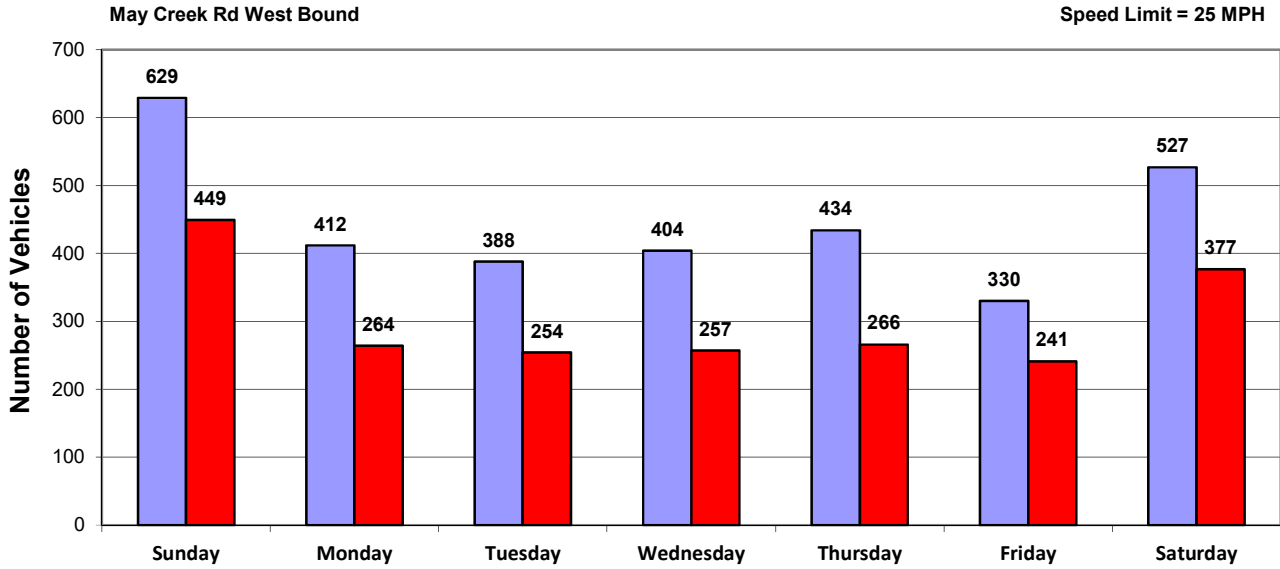

### Vehicle and Speed Violator Counts

Tot. Vehicles # Violators

Week (7 days): 3/8/2020 - 3/14/2020

### Daily Average Speeds

Week (7 days): 3/8/2020 - 3/14/2020

### Daily Average Speeds vs. 85th Percentile Speeds

□ Avg. Speed    □ 85th pct Speed

May Creek Rd West Bound

Speed Limit = 25 MPH

Week (7 days): 3/8/2020 - 3/14/2020

### Weekly Speed Summary - Vehicle Counts

May Creek Rd West Bound

Speed Limit = 25 MPH

Week (7 days): 3/8/2020 - 3/14/2020