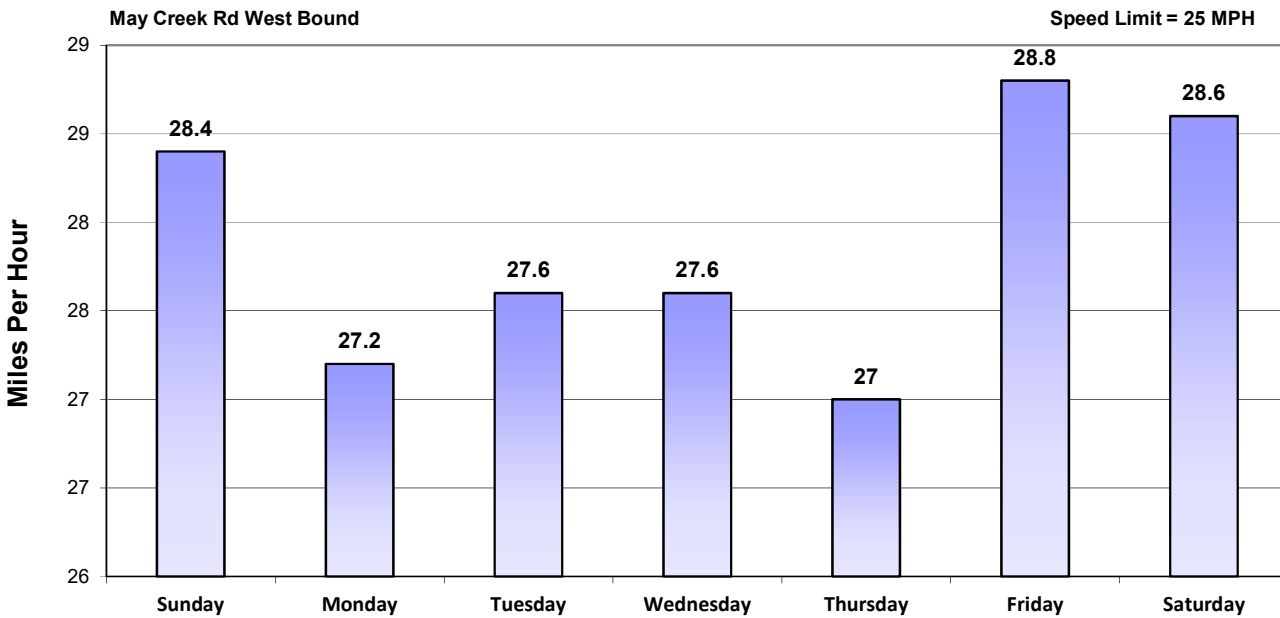

### Vehicle and Speed Violator Counts

Tot. Vehicles # Violators

Week (7 days): 3/8/2020 - 3/14/2020

### Daily Average Speeds

Week (7 days): 3/8/2020 - 3/14/2020

### Daily Average Speeds vs. 85th Percentile Speeds

□ Avg. Speed    □ 85th pct Speed

May Creek Rd West Bound

Speed Limit = 25 MPH

Week (7 days): 3/8/2020 - 3/14/2020

### Weekly Speed Summary - Vehicle Counts

May Creek Rd West Bound

Speed Limit = 25 MPH

Week (7 days): 3/8/2020 - 3/14/2020