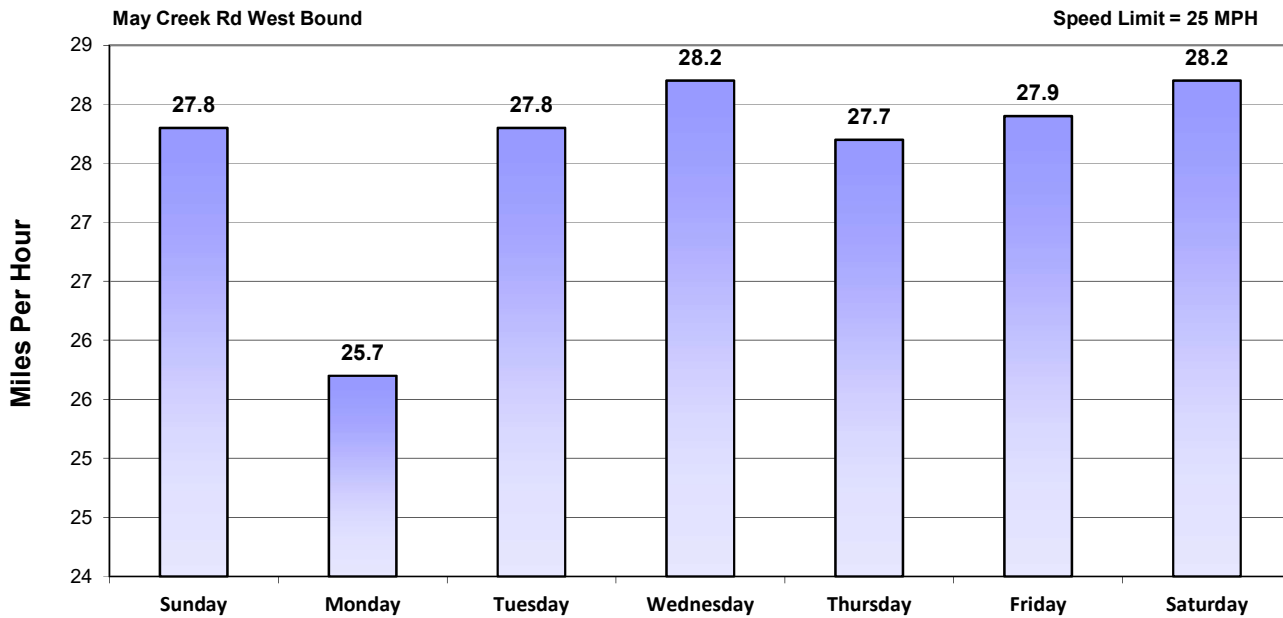

Vehicle and Speed Violator Counts

Tot. Vehicles # Violators

Week (7 days): 3/29/2020 - 4/4/2020

Daily Average Speeds

Week (7 days): 3/29/2020 - 4/4/2020

Daily Average Speeds vs. 85th Percentile Speeds

□ Avg. Speed □ 85th pct Speed

May Creek Rd West Bound

Speed Limit = 25 MPH

Week (7 days): 3/29/2020 - 4/4/2020

Weekly Speed Summary - Vehicle Counts

May Creek Rd West Bound

Speed Limit = 25 MPH

Week (7 days): 3/29/2020 - 4/4/2020