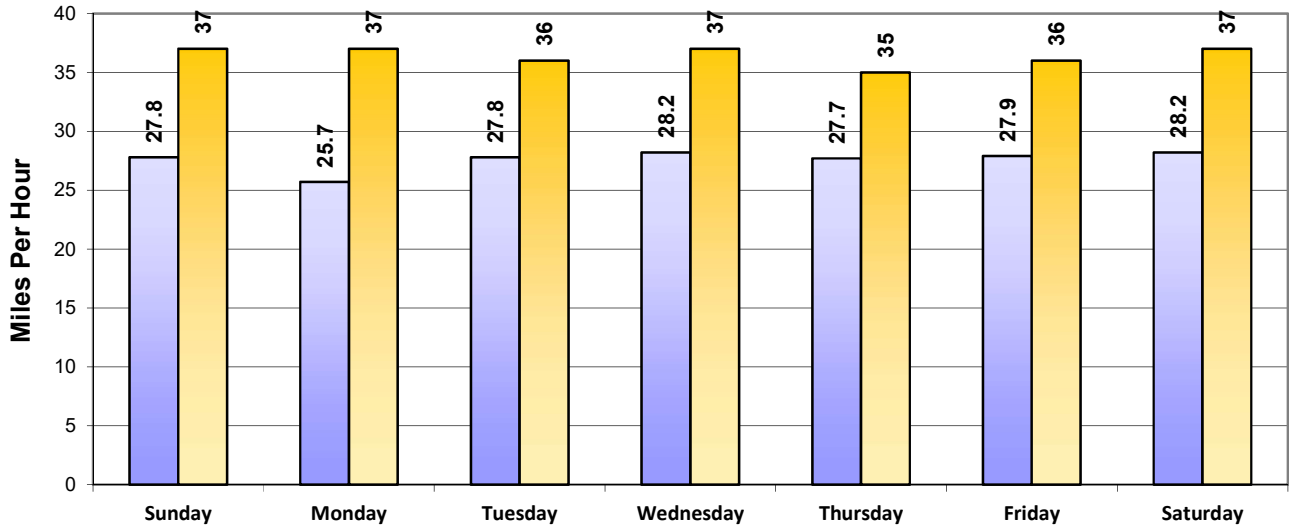

Vehicle and Speed Violator Counts

Tot. Vehicles # Violators

Week (7 days): 3/29/2020 - 4/4/2020

Daily Average Speeds

Week (7 days): 3/29/2020 - 4/4/2020

Daily Average Speeds vs. 85th Percentile Speeds

□ Avg. Speed □ 85th pct Speed

May Creek Rd West Bound

Speed Limit = 25 MPH

Week (7 days): 3/29/2020 - 4/4/2020

Weekly Speed Summary - Vehicle Counts

May Creek Rd West Bound

Speed Limit = 25 MPH

Week (7 days): 3/29/2020 - 4/4/2020