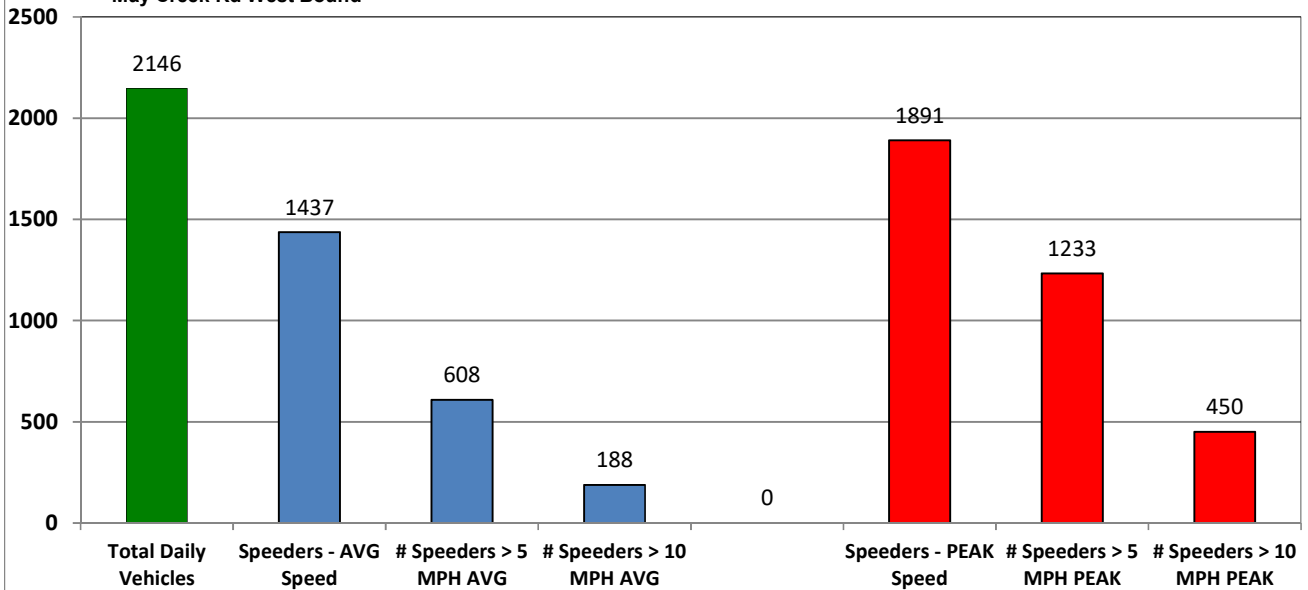

Vehicle and Speed Violator Counts

Tot. Vehicles # Violators

Week (7 days): 3/29/2020 - 4/4/2020

Daily Average Speeds

Week (7 days): 3/29/2020 - 4/4/2020

Daily Average Speeds vs. 85th Percentile Speeds

□ Avg. Speed □ 85th pct Speed

May Creek Rd West Bound

Speed Limit = 25 MPH

Week (7 days): 3/29/2020 - 4/4/2020

Weekly Speed Summary - Vehicle Counts

May Creek Rd West Bound

Speed Limit = 25 MPH

Week (7 days): 3/29/2020 - 4/4/2020