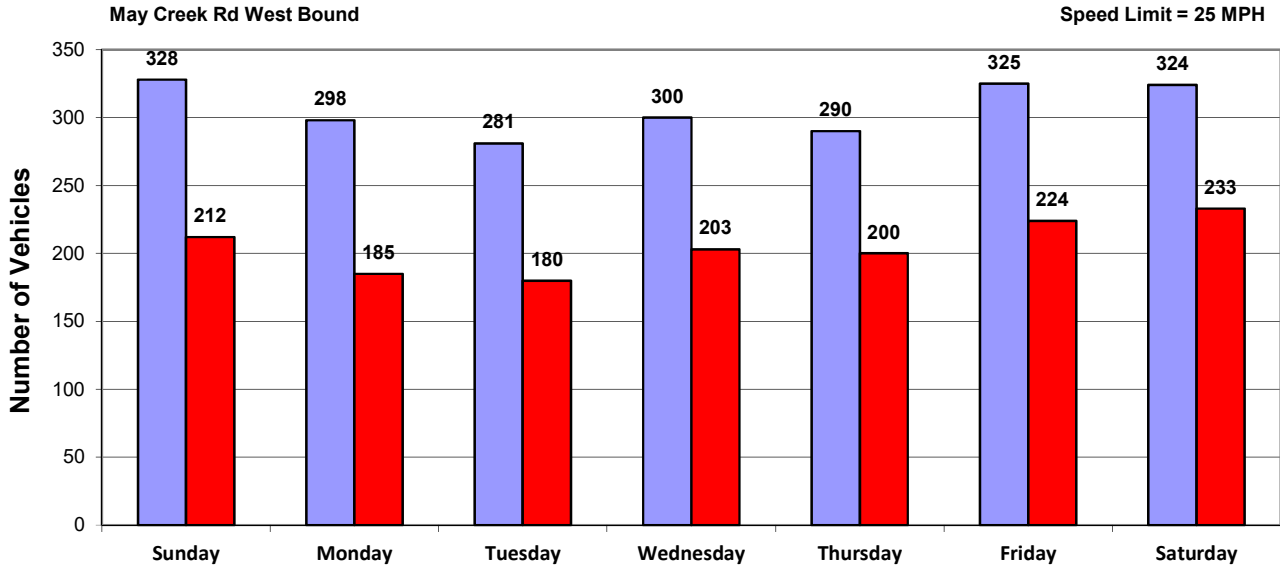

Vehicle and Speed Violator Counts

Tot. Vehicles # Violators

Week (7 days): 3/29/2020 - 4/4/2020

Daily Average Speeds

Week (7 days): 3/29/2020 - 4/4/2020

Daily Average Speeds vs. 85th Percentile Speeds

□ Avg. Speed □ 85th pct Speed

May Creek Rd West Bound

Speed Limit = 25 MPH

Week (7 days): 3/29/2020 - 4/4/2020

Weekly Speed Summary - Vehicle Counts

May Creek Rd West Bound

Speed Limit = 25 MPH

Week (7 days): 3/29/2020 - 4/4/2020