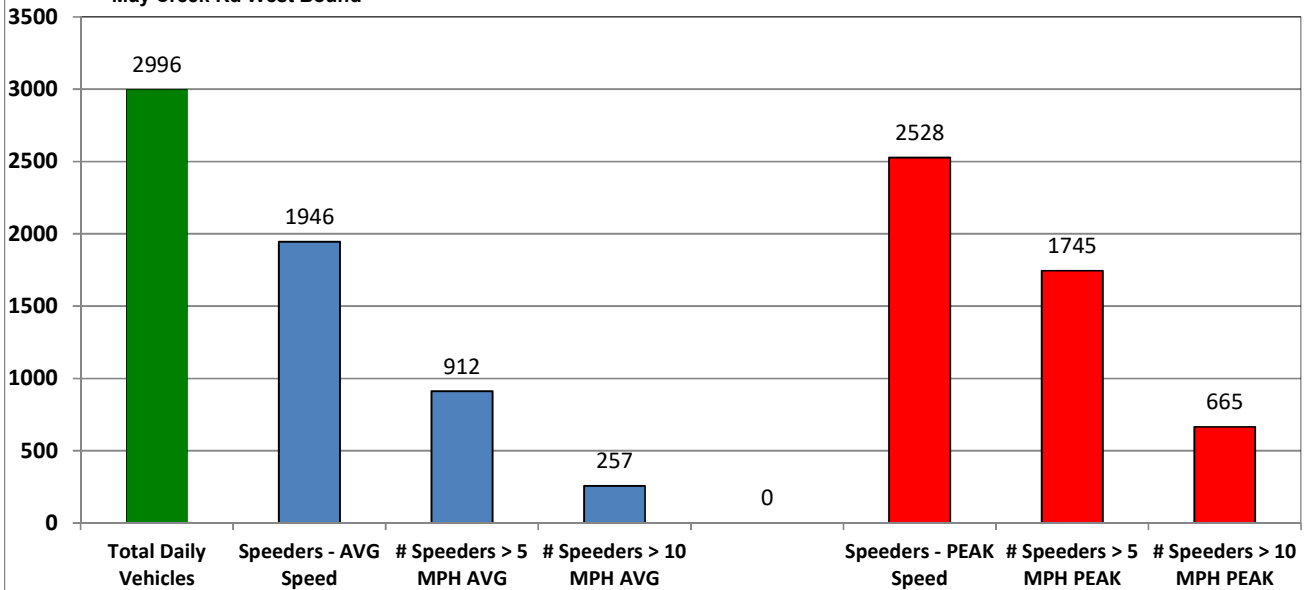

Vehicle and Speed Violator Counts

■ Tot. Vehicles ■ # Violators

May Creek Rd West Bound

Speed Limit = 25 MPH

Week (7 days): 3/22/2020 - 3/28/2020

Daily Average Speeds

May Creek Rd West Bound

Speed Limit = 25 MPH

Week (7 days): 3/22/2020 - 3/28/2020

Daily Average Speeds vs. 85th Percentile Speeds

□ Avg. Speed □ 85th pct Speed

May Creek Rd West Bound

Speed Limit = 25 MPH

Week (7 days): 3/22/2020 - 3/28/2020

Weekly Speed Summary - Vehicle Counts

May Creek Rd West Bound

Speed Limit = 25 MPH

Week (7 days): 3/22/2020 - 3/28/2020