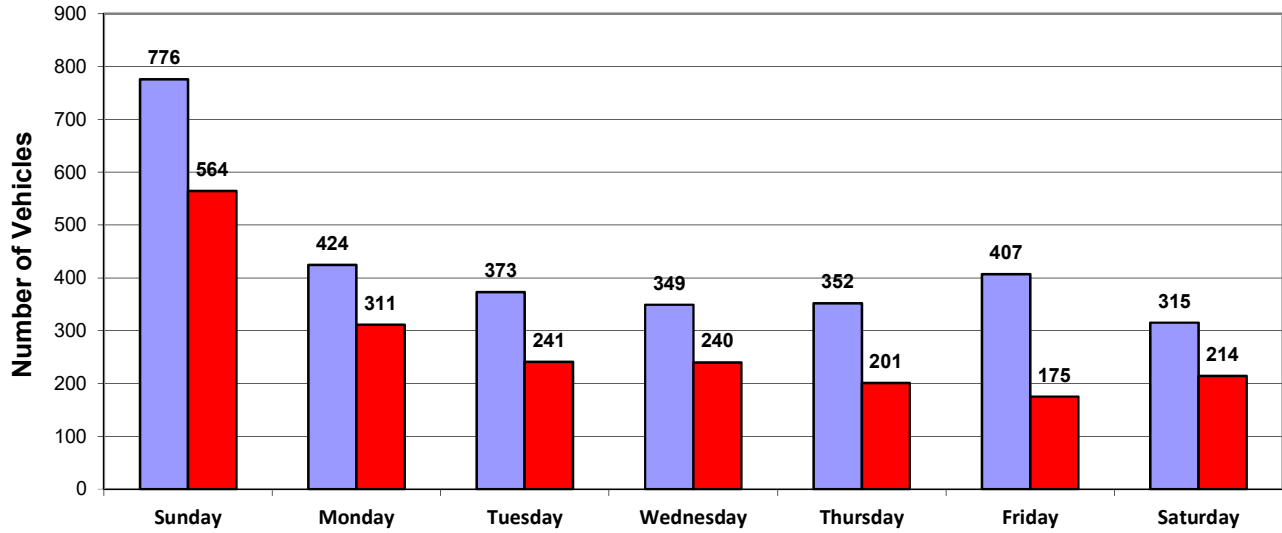

Vehicle and Speed Violator Counts

■ Tot. Vehicles ■ # Violators

May Creek Rd West Bound

Speed Limit = 25 MPH

Week (7 days): 3/22/2020 - 3/28/2020

Daily Average Speeds

May Creek Rd West Bound

Speed Limit = 25 MPH

Week (7 days): 3/22/2020 - 3/28/2020

Daily Average Speeds vs. 85th Percentile Speeds

□ Avg. Speed □ 85th pct Speed

May Creek Rd West Bound

Speed Limit = 25 MPH

Week (7 days): 3/22/2020 - 3/28/2020

Weekly Speed Summary - Vehicle Counts

May Creek Rd West Bound

Speed Limit = 25 MPH

Week (7 days): 3/22/2020 - 3/28/2020