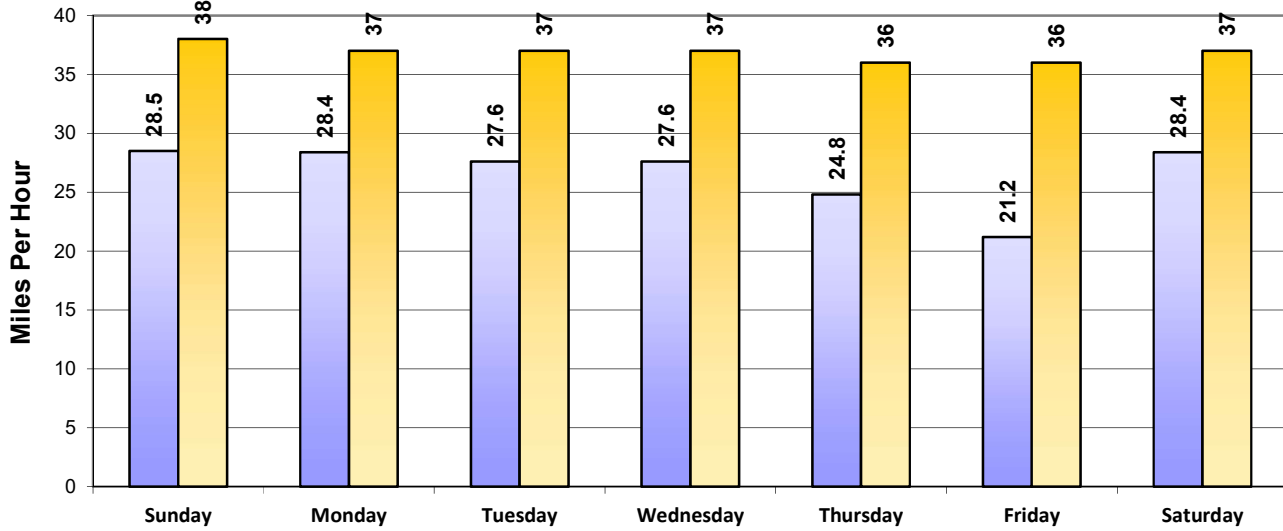

Vehicle and Speed Violator Counts

■ Tot. Vehicles ■ # Violators

May Creek Rd West Bound

Speed Limit = 25 MPH

Week (7 days): 3/22/2020 - 3/28/2020

Daily Average Speeds

May Creek Rd West Bound

Speed Limit = 25 MPH

Week (7 days): 3/22/2020 - 3/28/2020

Daily Average Speeds vs. 85th Percentile Speeds

□ Avg. Speed □ 85th pct Speed

May Creek Rd West Bound

Speed Limit = 25 MPH

Week (7 days): 3/22/2020 - 3/28/2020

Weekly Speed Summary - Vehicle Counts