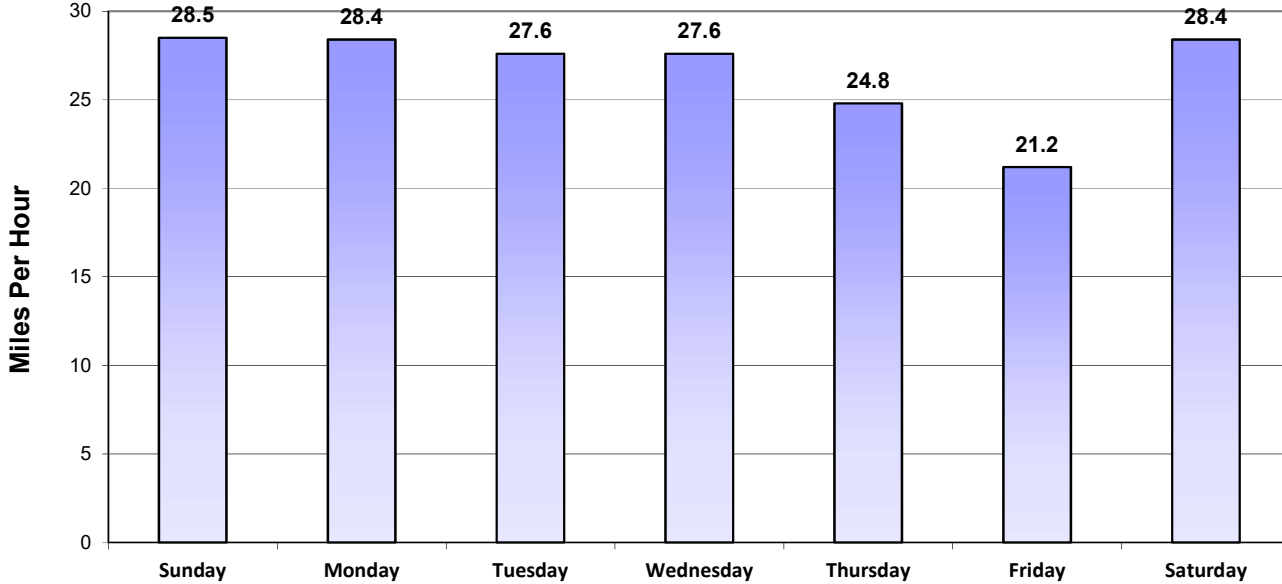

Vehicle and Speed Violator Counts

■ Tot. Vehicles ■ # Violators

May Creek Rd West Bound

Speed Limit = 25 MPH

Week (7 days): 3/22/2020 - 3/28/2020

Daily Average Speeds

May Creek Rd West Bound

Speed Limit = 25 MPH

Week (7 days): 3/22/2020 - 3/28/2020

Daily Average Speeds vs. 85th Percentile Speeds

□ Avg. Speed □ 85th pct Speed

May Creek Rd West Bound

Speed Limit = 25 MPH

Week (7 days): 3/22/2020 - 3/28/2020

Weekly Speed Summary - Vehicle Counts

May Creek Rd West Bound

Speed Limit = 25 MPH

Week (7 days): 3/22/2020 - 3/28/2020