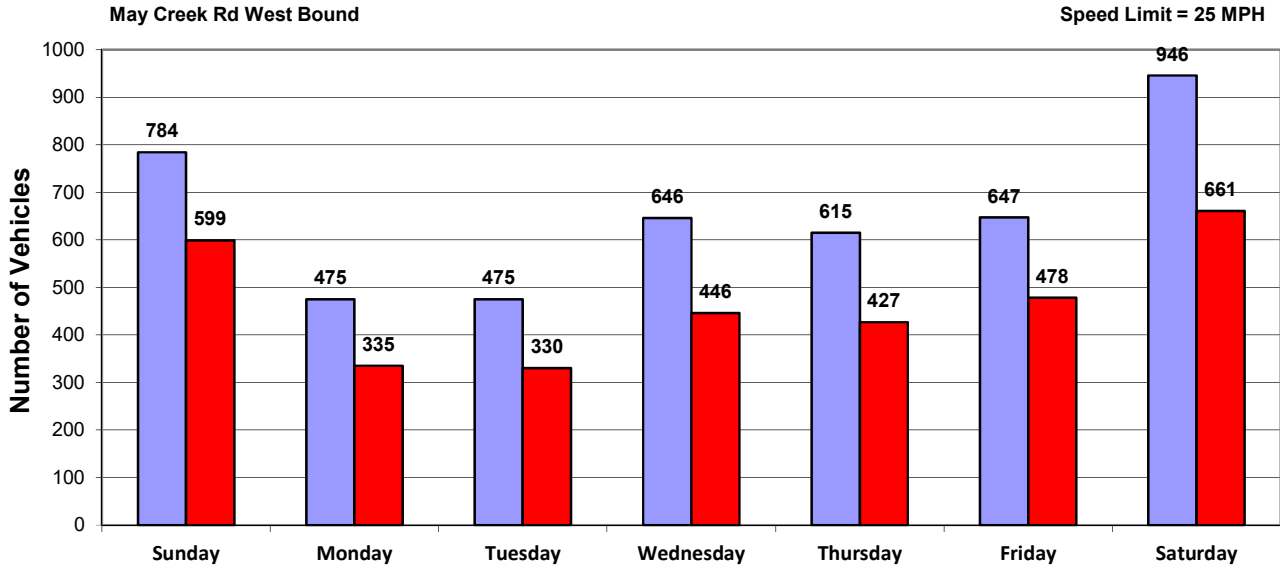

Vehicle and Speed Violator Counts

Tot. Vehicles # Violators

Week (7 days): 3/15/2020 - 3/21/2020

Daily Average Speeds

Week (7 days): 3/15/2020 - 3/21/2020

Daily Average Speeds vs. 85th Percentile Speeds

□ Avg. Speed □ 85th pct Speed

May Creek Rd West Bound

Speed Limit = 25 MPH

Week (7 days): 3/15/2020 - 3/21/2020

Weekly Speed Summary - Vehicle Counts

May Creek Rd West Bound

Speed Limit = 25 MPH

Week (7 days): 3/15/2020 - 3/21/2020