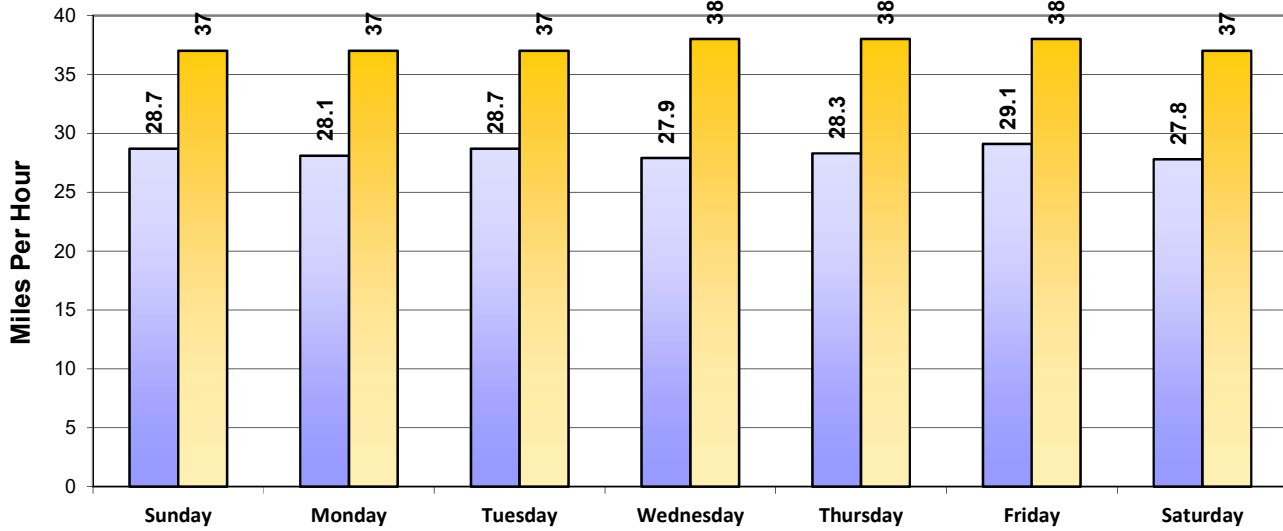

Vehicle and Speed Violator Counts

Tot. Vehicles # Violators

Week (7 days): 3/15/2020 - 3/21/2020

Daily Average Speeds

Week (7 days): 3/15/2020 - 3/21/2020

Daily Average Speeds vs. 85th Percentile Speeds

□ Avg. Speed □ 85th pct Speed

May Creek Rd West Bound

Speed Limit = 25 MPH

Week (7 days): 3/15/2020 - 3/21/2020

Weekly Speed Summary - Vehicle Counts

May Creek Rd West Bound

Speed Limit = 25 MPH

Week (7 days): 3/15/2020 - 3/21/2020