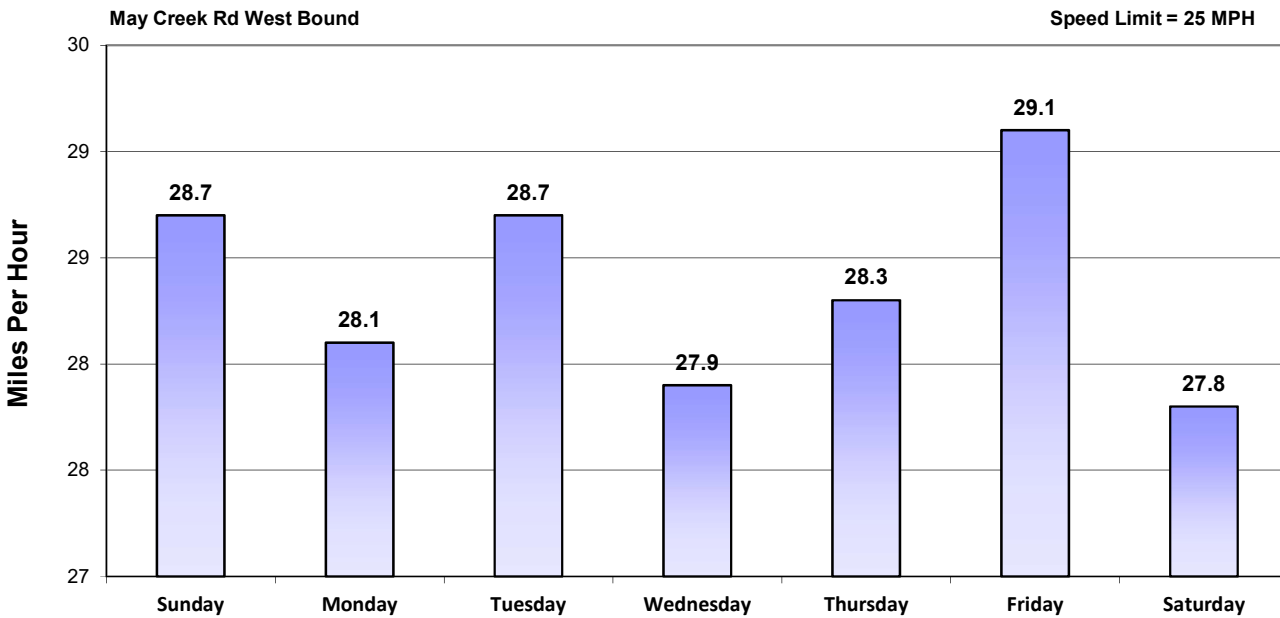

Vehicle and Speed Violator Counts

Tot. Vehicles # Violators

Week (7 days): 3/15/2020 - 3/21/2020

Daily Average Speeds

Week (7 days): 3/15/2020 - 3/21/2020

Daily Average Speeds vs. 85th Percentile Speeds

□ Avg. Speed □ 85th pct Speed

May Creek Rd West Bound

Speed Limit = 25 MPH

Week (7 days): 3/15/2020 - 3/21/2020

Weekly Speed Summary - Vehicle Counts

May Creek Rd West Bound

Speed Limit = 25 MPH

Week (7 days): 3/15/2020 - 3/21/2020