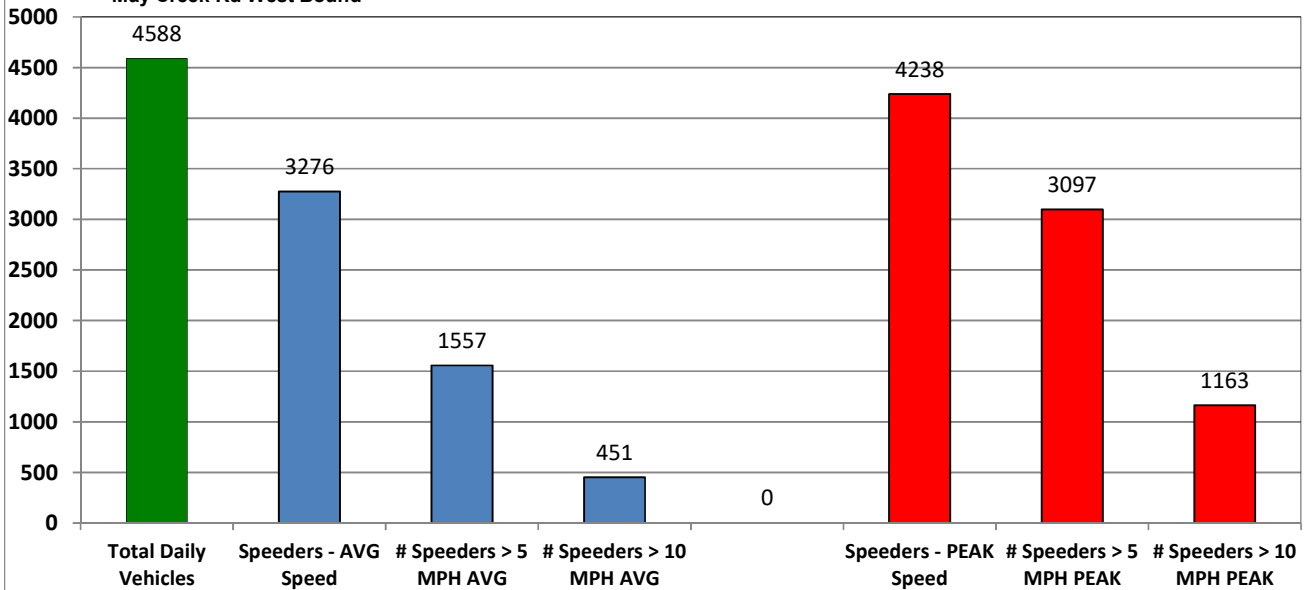

Vehicle and Speed Violator Counts

Tot. Vehicles # Violators

Week (7 days): 3/15/2020 - 3/21/2020

Daily Average Speeds

Week (7 days): 3/15/2020 - 3/21/2020

Daily Average Speeds vs. 85th Percentile Speeds

□ Avg. Speed □ 85th pct Speed

May Creek Rd West Bound

Speed Limit = 25 MPH

Week (7 days): 3/15/2020 - 3/21/2020

Weekly Speed Summary - Vehicle Counts

May Creek Rd West Bound

Speed Limit = 25 MPH

Week (7 days): 3/15/2020 - 3/21/2020