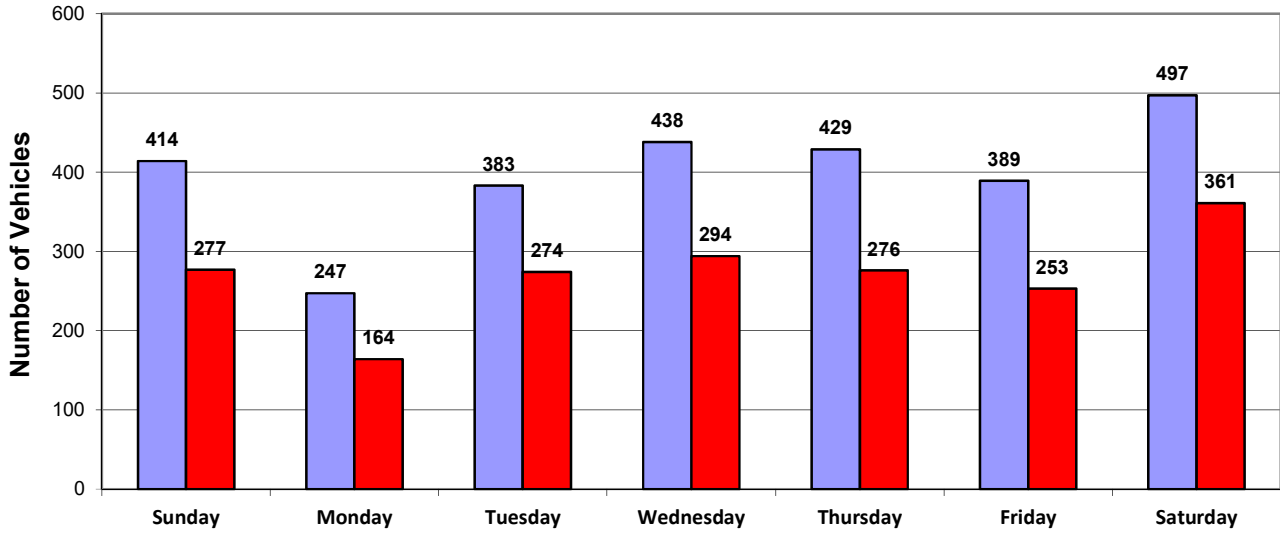

### Vehicle and Speed Violator Counts

■ Tot. Vehicles ■ # Violators

May Creek Rd West Bound

Speed Limit = 25 MPH

Week (7 days): 3/1/2020 - 3/7/2020

### Daily Average Speeds

May Creek Rd West Bound

Speed Limit = 25 MPH

Week (7 days): 3/1/2020 - 3/7/2020

### Daily Average Speeds vs. 85th Percentile Speeds

□ Avg. Speed    □ 85th pct Speed

May Creek Rd West Bound

Speed Limit = 25 MPH

Week (7 days): 3/1/2020 - 3/7/2020

### Weekly Speed Summary - Vehicle Counts

May Creek Rd West Bound

Speed Limit = 25 MPH

Week (7 days): 3/1/2020 - 3/7/2020