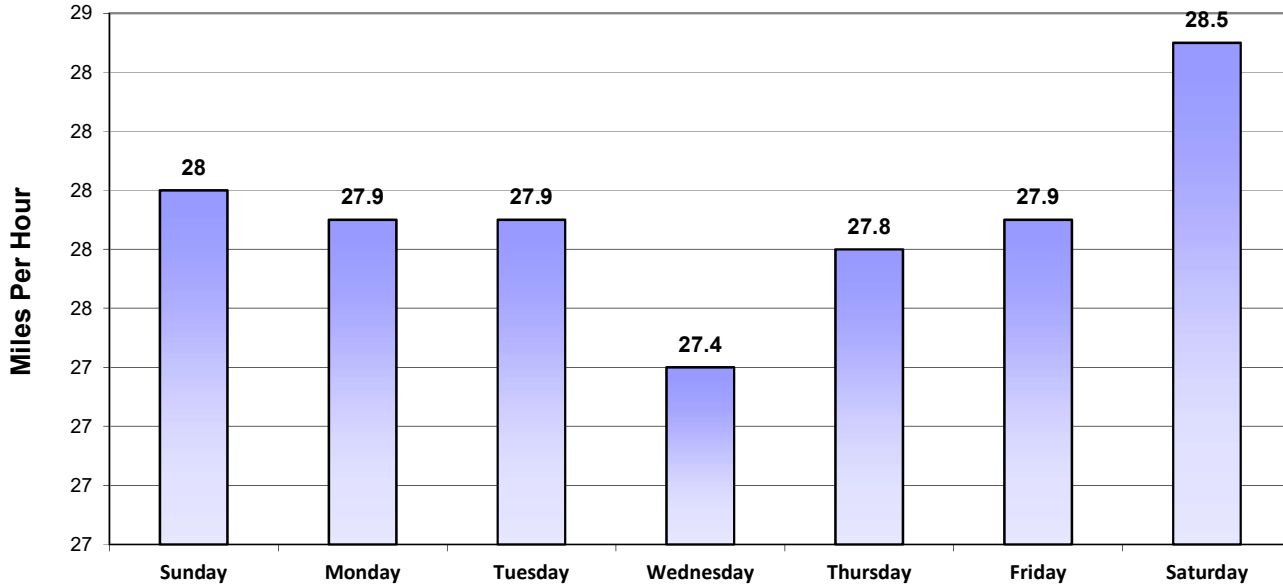

### Vehicle and Speed Violator Counts

■ Tot. Vehicles ■ # Violators

May Creek Rd West Bound

Speed Limit = 25 MPH

Week (7 days): 3/1/2020 - 3/7/2020

### Daily Average Speeds

May Creek Rd West Bound

Speed Limit = 25 MPH

Week (7 days): 3/1/2020 - 3/7/2020