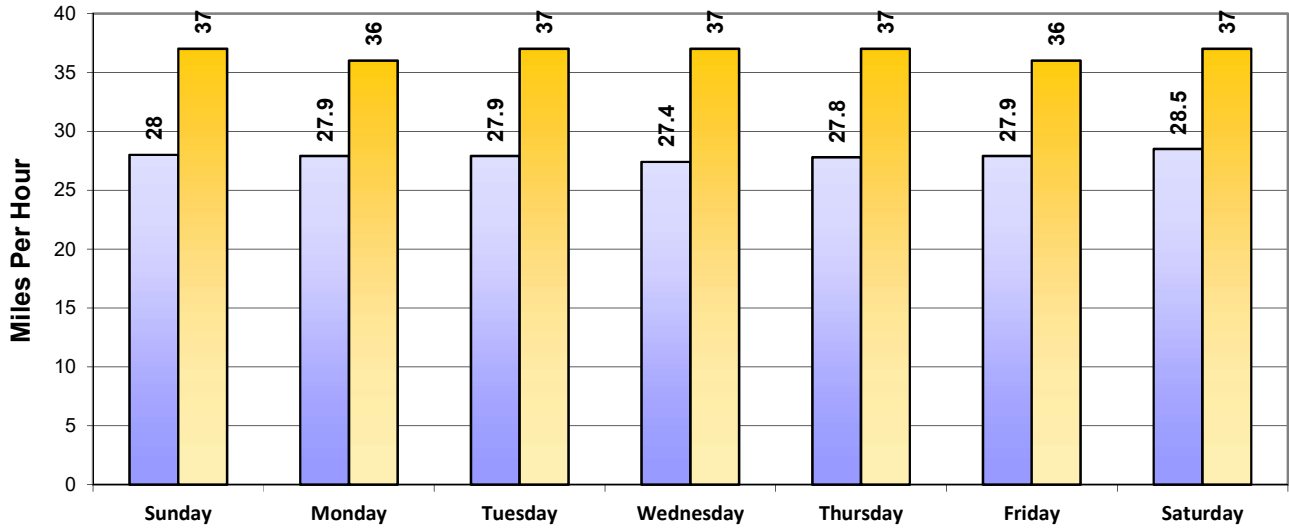

### Daily Average Speeds

May Creek Rd West Bound

Speed Limit = 25 MPH

Week (7 days): 3/1/2020 - 3/7/2020

### Daily Average Speeds vs. 85th Percentile Speeds

□ Avg. Speed    □ 85th pct Speed

May Creek Rd West Bound

Speed Limit = 25 MPH

Week (7 days): 3/1/2020 - 3/7/2020