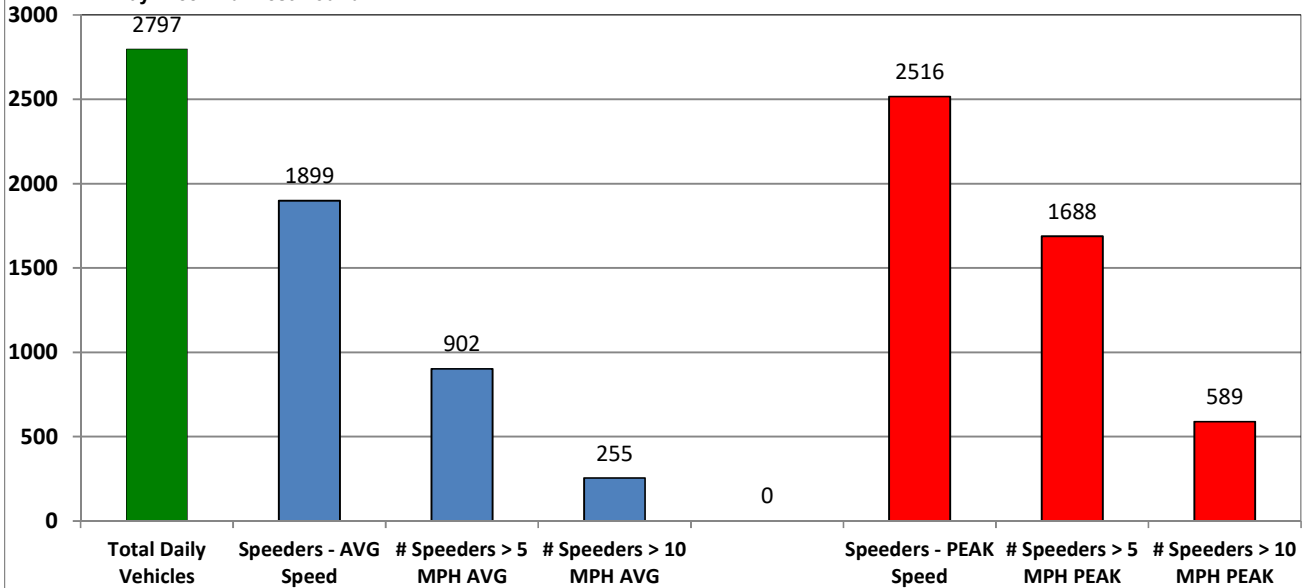

### Vehicle and Speed Violator Counts

■ Tot. Vehicles ■ # Violators

May Creek Rd West Bound

Speed Limit = 25 MPH

Week (7 days): 3/1/2020 - 3/7/2020

### Daily Average Speeds

May Creek Rd West Bound

Speed Limit = 25 MPH

Week (7 days): 3/1/2020 - 3/7/2020

### Daily Average Speeds vs. 85th Percentile Speeds

□ Avg. Speed    □ 85th pct Speed

May Creek Rd West Bound

Speed Limit = 25 MPH

Week (7 days): 3/1/2020 - 3/7/2020

### Weekly Speed Summary - Vehicle Counts

May Creek Rd West Bound

Speed Limit = 25 MPH

Week (7 days): 3/1/2020 - 3/7/2020