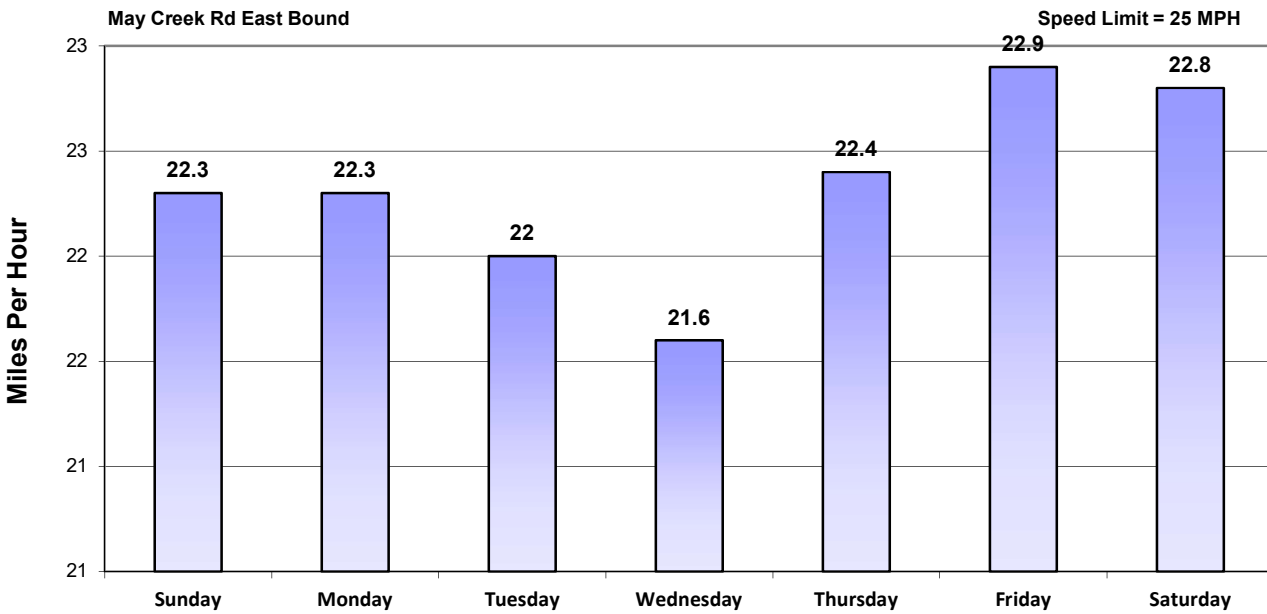

Vehicle and Speed Violator Counts

Tot. Vehicles # Violators

Week (7 days): 4/5/2020 - 4/11/2020

Daily Average Speeds

Week (7 days): 4/5/2020 - 4/11/2020

Daily Average Speeds vs. 85th Percentile Speeds

■ Avg. Speed ■ 85th pct Speed

May Creek Rd East Bound

Speed Limit = 25 MPH

Week (7 days): 4/5/2020 - 4/11/2020

Weekly Speed Summary - Vehicle Counts

May Creek Rd East Bound

Speed Limit = 25 MPH

Week (7 days): 4/5/2020 - 4/11/2020