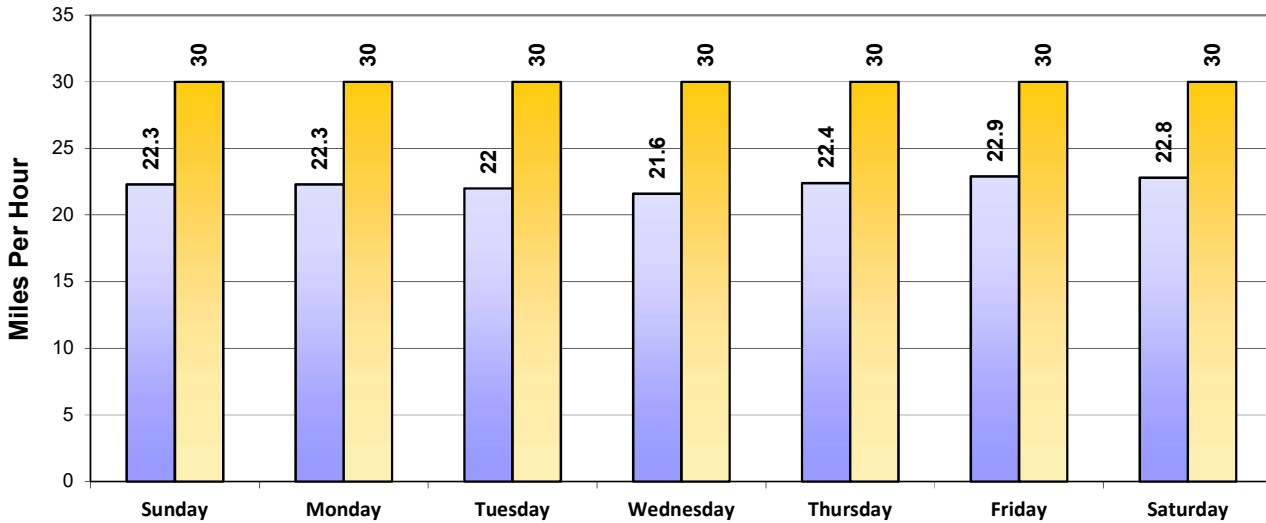

Vehicle and Speed Violator Counts

Tot. Vehicles # Violators

Week (7 days): 4/5/2020 - 4/11/2020

Daily Average Speeds

Week (7 days): 4/5/2020 - 4/11/2020

Daily Average Speeds vs. 85th Percentile Speeds

■ Avg. Speed ■ 85th pct Speed

May Creek Rd East Bound

Speed Limit = 25 MPH

Week (7 days): 4/5/2020 - 4/11/2020

Weekly Speed Summary - Vehicle Counts

May Creek Rd East Bound

Speed Limit = 25 MPH

Week (7 days): 4/5/2020 - 4/11/2020