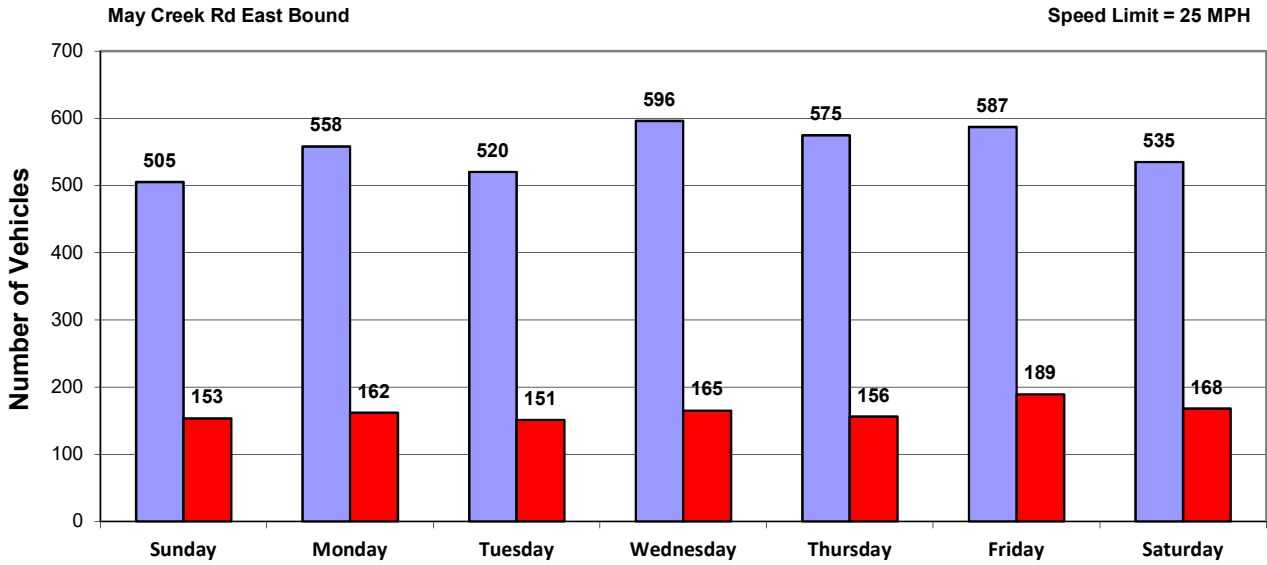

Vehicle and Speed Violator Counts

Tot. Vehicles # Violators

Week (7 days): 4/5/2020 - 4/11/2020

Daily Average Speeds

Week (7 days): 4/5/2020 - 4/11/2020

Daily Average Speeds vs. 85th Percentile Speeds

■ Avg. Speed ■ 85th pct Speed

May Creek Rd East Bound

Speed Limit = 25 MPH

Week (7 days): 4/5/2020 - 4/11/2020

Weekly Speed Summary - Vehicle Counts

May Creek Rd East Bound

Speed Limit = 25 MPH

Week (7 days): 4/5/2020 - 4/11/2020