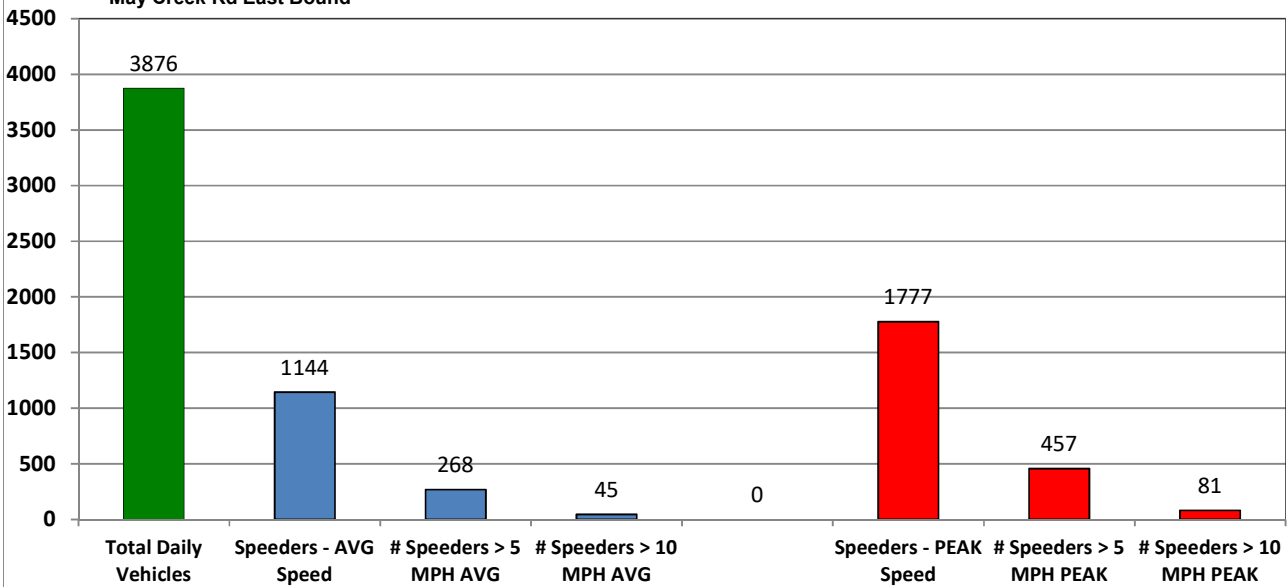

Vehicle and Speed Violator Counts

Tot. Vehicles # Violators

Week (7 days): 4/5/2020 - 4/11/2020

Daily Average Speeds

Week (7 days): 4/5/2020 - 4/11/2020

Daily Average Speeds vs. 85th Percentile Speeds

■ Avg. Speed ■ 85th pct Speed

May Creek Rd East Bound

Speed Limit = 25 MPH

Week (7 days): 4/5/2020 - 4/11/2020

Weekly Speed Summary - Vehicle Counts

May Creek Rd East Bound

Speed Limit = 25 MPH

Week (7 days): 4/5/2020 - 4/11/2020