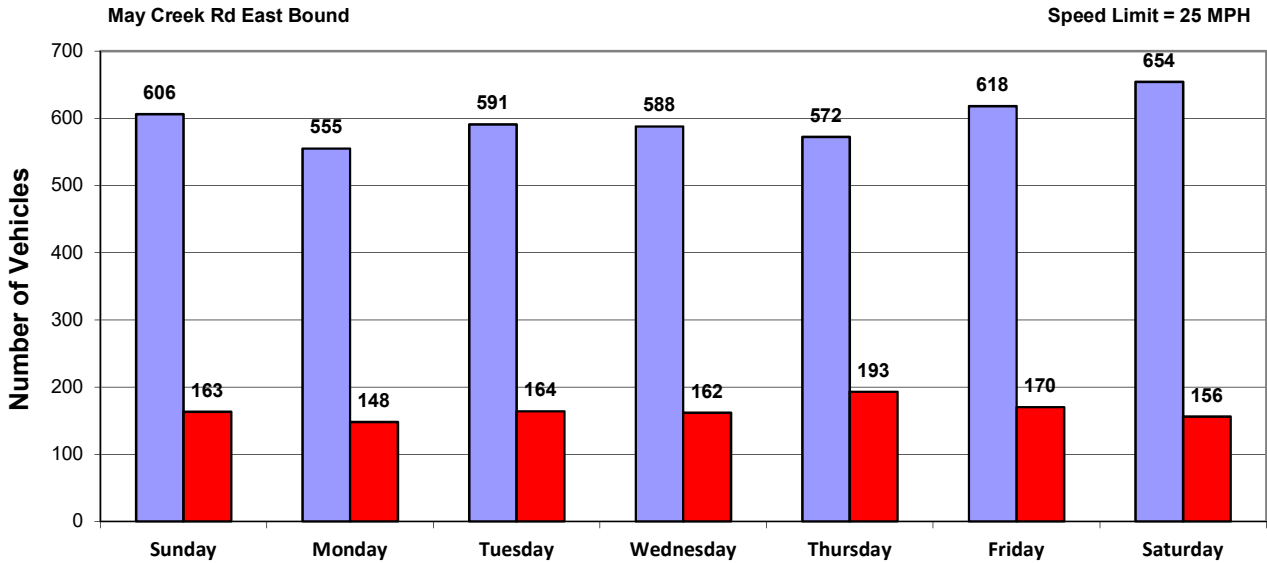

### Vehicle and Speed Violator Counts

■ Tot. Vehicles ■ # Violators

Week (7 days): 4/26/2020 - 5/2/2020

### Daily Average Speeds

Week (7 days): 4/26/2020 - 5/2/2020

### Daily Average Speeds vs. 85th Percentile Speeds

■ Avg. Speed    ■ 85th pct Speed

May Creek Rd East Bound

Speed Limit = 25 MPH

Week (7 days): 4/26/2020 - 5/2/2020

### Weekly Speed Summary - Vehicle Counts

May Creek Rd East Bound

Speed Limit = 25 MPH

Week (7 days): 4/26/2020 - 5/2/2020