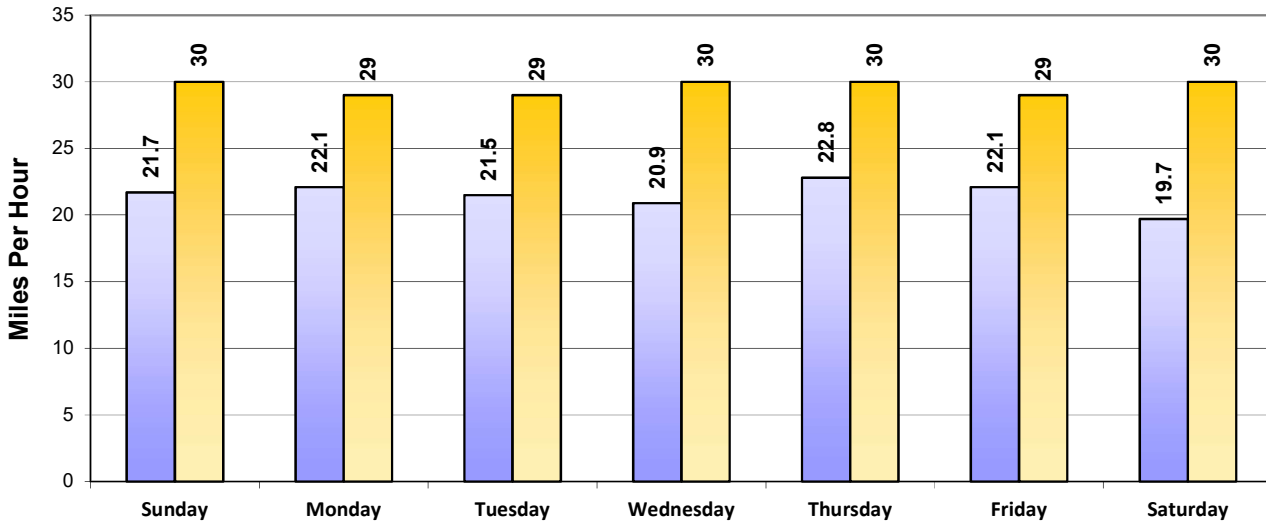

### Daily Average Speeds

Week (7 days): 4/26/2020 - 5/2/2020

### Daily Average Speeds vs. 85th Percentile Speeds

■ Avg. Speed    ■ 85th pct Speed

May Creek Rd East Bound

Speed Limit = 25 MPH

Week (7 days): 4/26/2020 - 5/2/2020