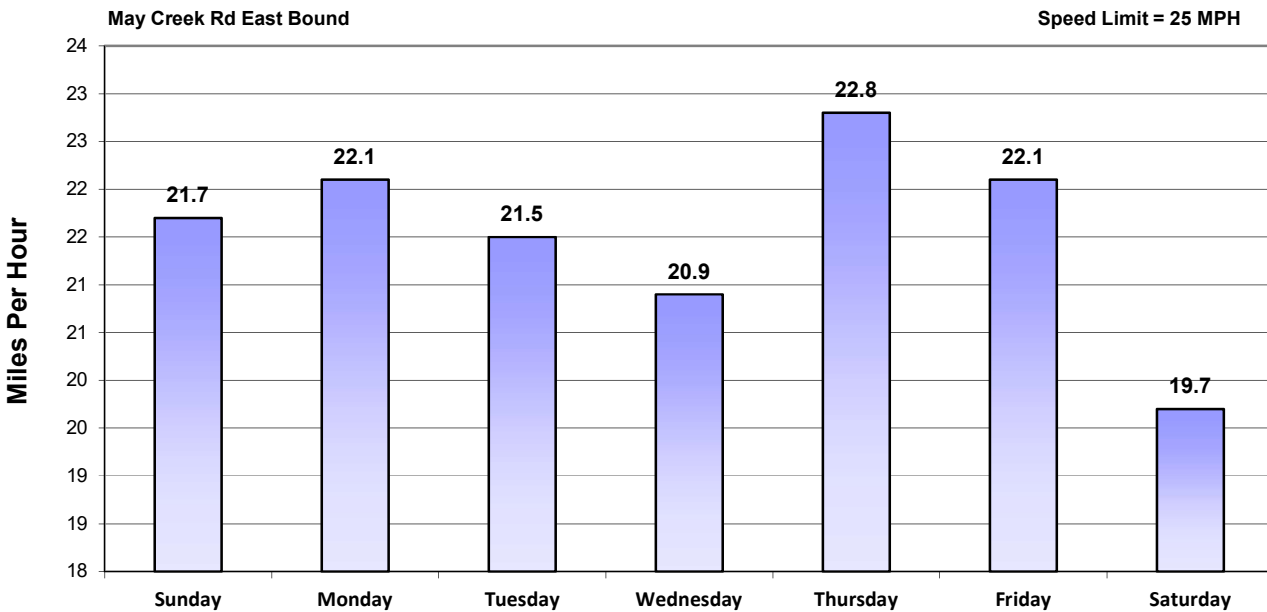

### Vehicle and Speed Violator Counts

■ Tot. Vehicles ■ # Violators

Week (7 days): 4/26/2020 - 5/2/2020

### Daily Average Speeds

Week (7 days): 4/26/2020 - 5/2/2020

### Daily Average Speeds vs. 85th Percentile Speeds

■ Avg. Speed    ■ 85th pct Speed

May Creek Rd East Bound

Speed Limit = 25 MPH

Week (7 days): 4/26/2020 - 5/2/2020

### Weekly Speed Summary - Vehicle Counts

May Creek Rd East Bound

Speed Limit = 25 MPH

Week (7 days): 4/26/2020 - 5/2/2020