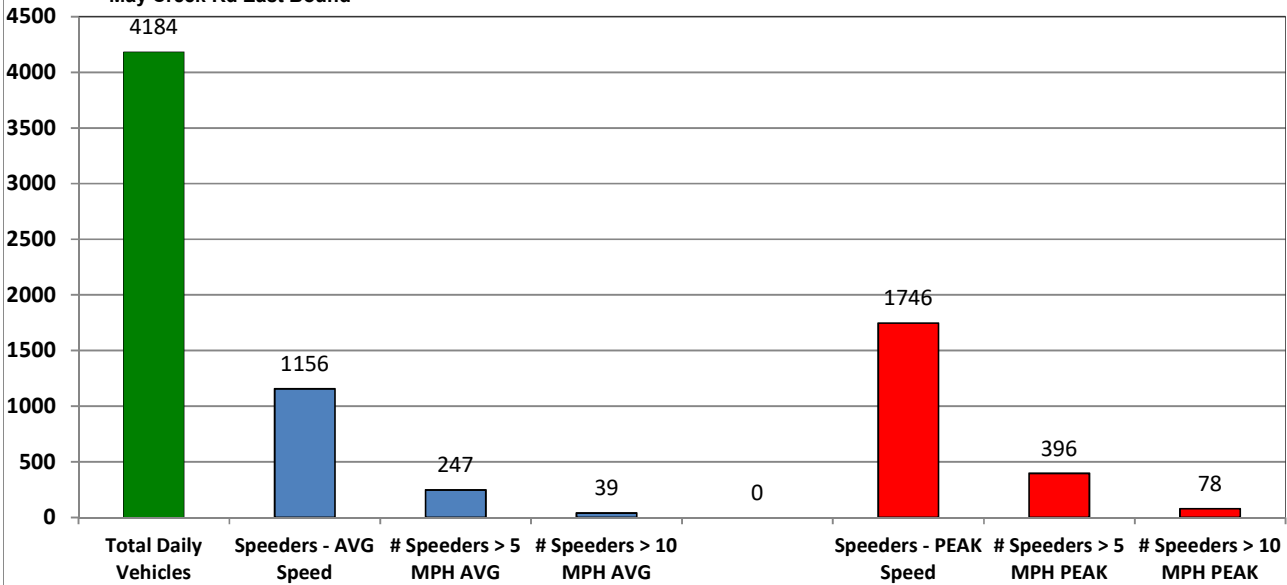

### Daily Average Speeds vs. 85th Percentile Speeds

■ Avg. Speed    ■ 85th pct Speed

May Creek Rd East Bound

Speed Limit = 25 MPH

Week (7 days): 4/26/2020 - 5/2/2020

### Weekly Speed Summary - Vehicle Counts

May Creek Rd East Bound

Speed Limit = 25 MPH

Week (7 days): 4/26/2020 - 5/2/2020