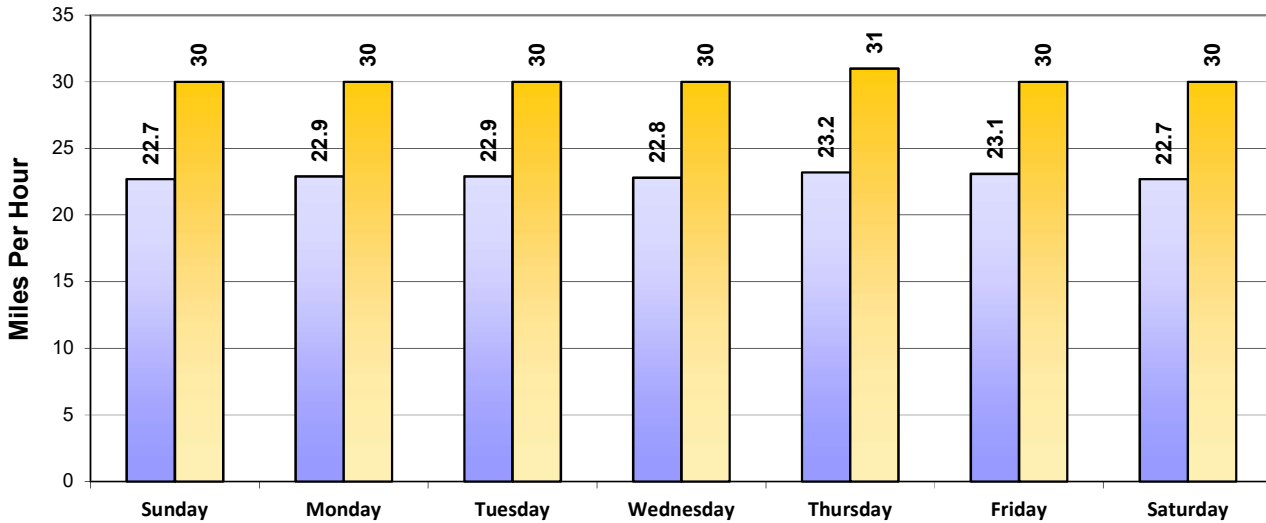

Vehicle and Speed Violator Counts

Tot. Vehicles # Violators

Week (7 days): 4/19/2020 - 4/25/2020

Daily Average Speeds

Week (7 days): 4/19/2020 - 4/25/2020

Daily Average Speeds vs. 85th Percentile Speeds

■ Avg. Speed ■ 85th pct Speed

May Creek Rd East Bound

Speed Limit = 25 MPH

Week (7 days): 4/19/2020 - 4/25/2020

Weekly Speed Summary - Vehicle Counts

May Creek Rd East Bound

Speed Limit = 25 MPH

Week (7 days): 4/19/2020 - 4/25/2020