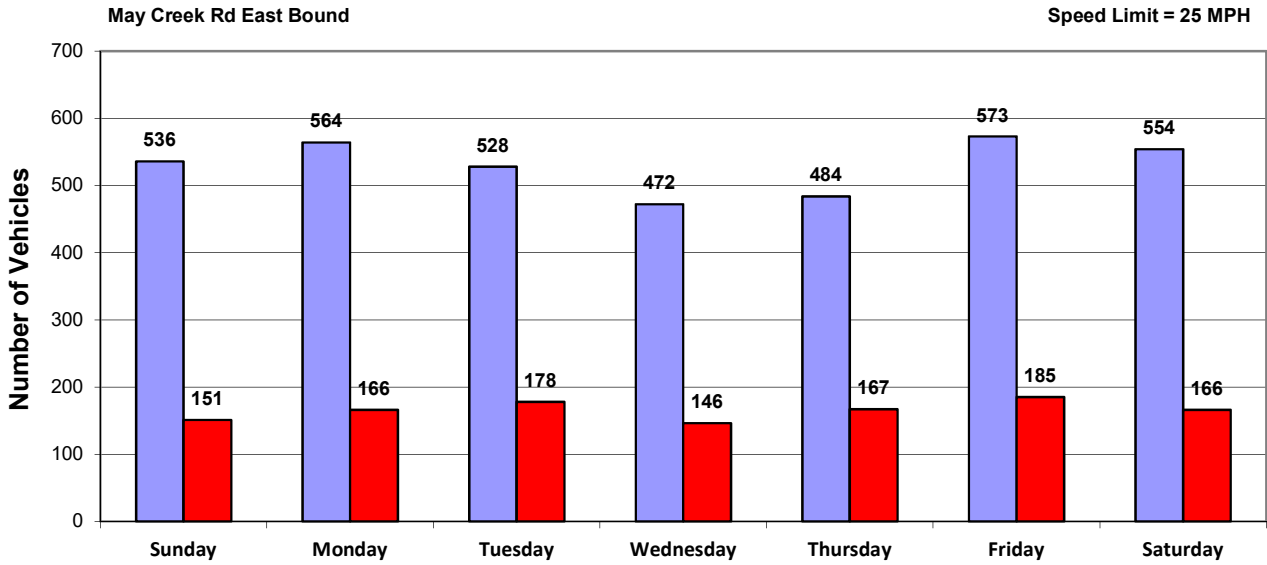

Vehicle and Speed Violator Counts

Tot. Vehicles # Violators

Week (7 days): 4/19/2020 - 4/25/2020

Daily Average Speeds

Week (7 days): 4/19/2020 - 4/25/2020

Daily Average Speeds vs. 85th Percentile Speeds

■ Avg. Speed ■ 85th pct Speed

May Creek Rd East Bound

Speed Limit = 25 MPH

Week (7 days): 4/19/2020 - 4/25/2020

Weekly Speed Summary - Vehicle Counts

May Creek Rd East Bound

Speed Limit = 25 MPH

Week (7 days): 4/19/2020 - 4/25/2020