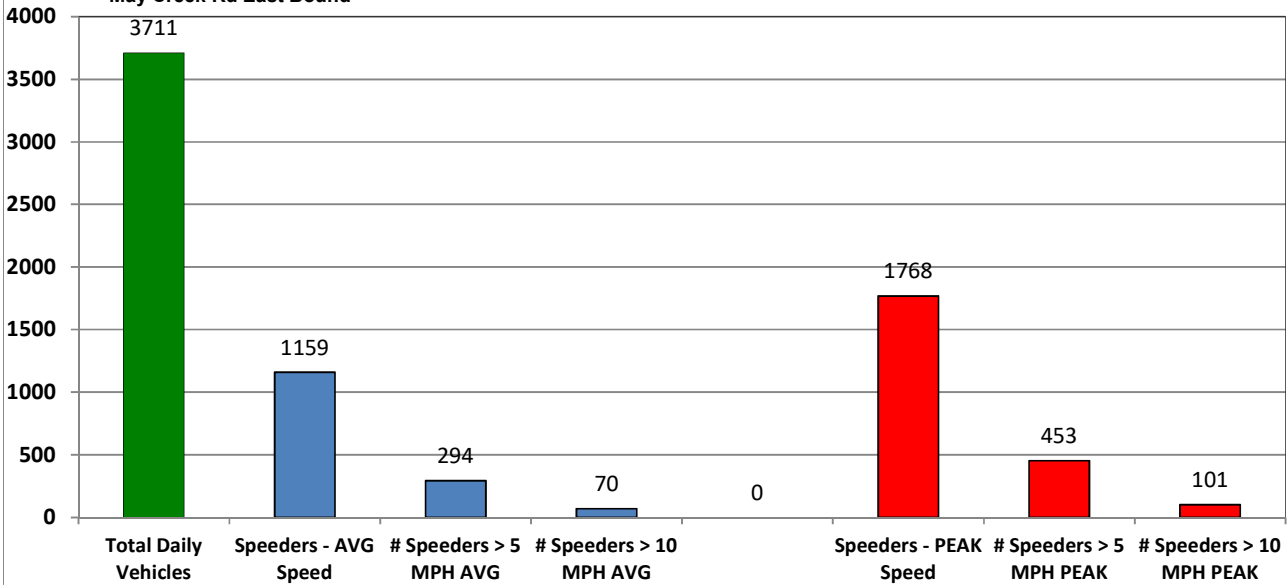

Vehicle and Speed Violator Counts

Tot. Vehicles # Violators

Week (7 days): 4/19/2020 - 4/25/2020

Daily Average Speeds

Week (7 days): 4/19/2020 - 4/25/2020

Daily Average Speeds vs. 85th Percentile Speeds

■ Avg. Speed ■ 85th pct Speed

May Creek Rd East Bound

Speed Limit = 25 MPH

Week (7 days): 4/19/2020 - 4/25/2020

Weekly Speed Summary - Vehicle Counts

May Creek Rd East Bound

Speed Limit = 25 MPH

Week (7 days): 4/19/2020 - 4/25/2020