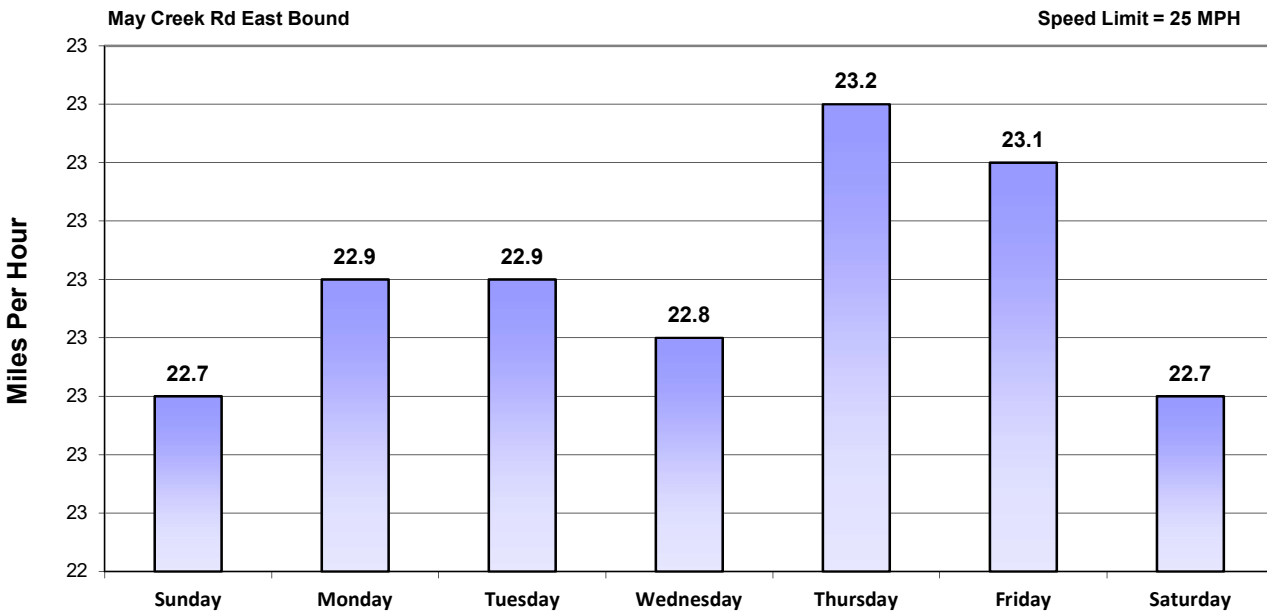

Vehicle and Speed Violator Counts

Tot. Vehicles # Violators

Week (7 days): 4/19/2020 - 4/25/2020

Daily Average Speeds

Week (7 days): 4/19/2020 - 4/25/2020

Daily Average Speeds vs. 85th Percentile Speeds

■ Avg. Speed ■ 85th pct Speed

May Creek Rd East Bound

Speed Limit = 25 MPH

Week (7 days): 4/19/2020 - 4/25/2020

Weekly Speed Summary - Vehicle Counts

May Creek Rd East Bound

Speed Limit = 25 MPH

Week (7 days): 4/19/2020 - 4/25/2020