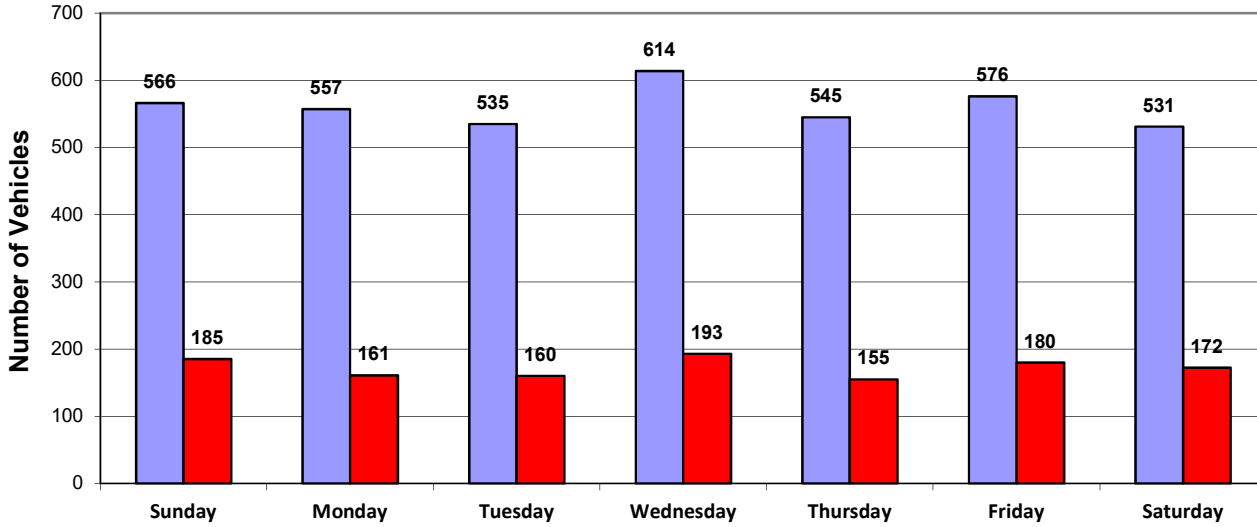

Vehicle and Speed Violator Counts

■ Tot. Vehicles ■ # Violators

May Creek Rd East Bound

Speed Limit = 25 MPH

Week (7 days): 4/12/2020 - 4/18/2020

Daily Average Speeds

May Creek Rd East Bound

Speed Limit = 25 MPH

Week (7 days): 4/12/2020 - 4/18/2020

Daily Average Speeds vs. 85th Percentile Speeds

■ Avg. Speed ■ 85th pct Speed

May Creek Rd East Bound

Speed Limit = 25 MPH

Week (7 days): 4/12/2020 - 4/18/2020

Weekly Speed Summary - Vehicle Counts

May Creek Rd East Bound

Speed Limit = 25 MPH

Week (7 days): 4/12/2020 - 4/18/2020