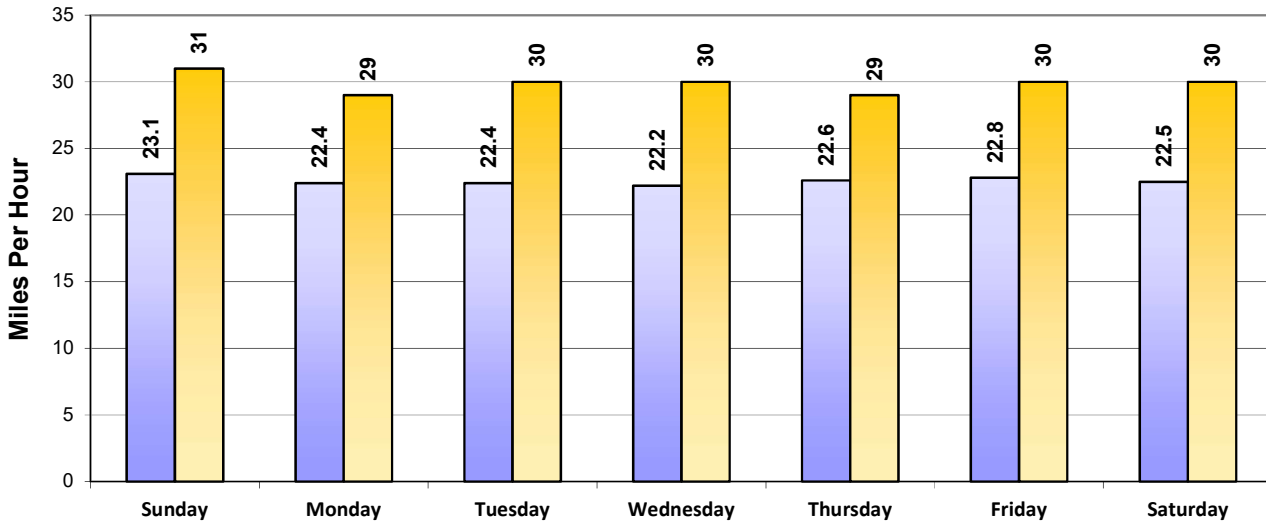

Vehicle and Speed Violator Counts

■ Tot. Vehicles ■ # Violators

May Creek Rd East Bound

Speed Limit = 25 MPH

Week (7 days): 4/12/2020 - 4/18/2020

Daily Average Speeds

May Creek Rd East Bound

Speed Limit = 25 MPH

Week (7 days): 4/12/2020 - 4/18/2020

Daily Average Speeds vs. 85th Percentile Speeds

■ Avg. Speed ■ 85th pct Speed

May Creek Rd East Bound

Speed Limit = 25 MPH

Week (7 days): 4/12/2020 - 4/18/2020

Weekly Speed Summary - Vehicle Counts