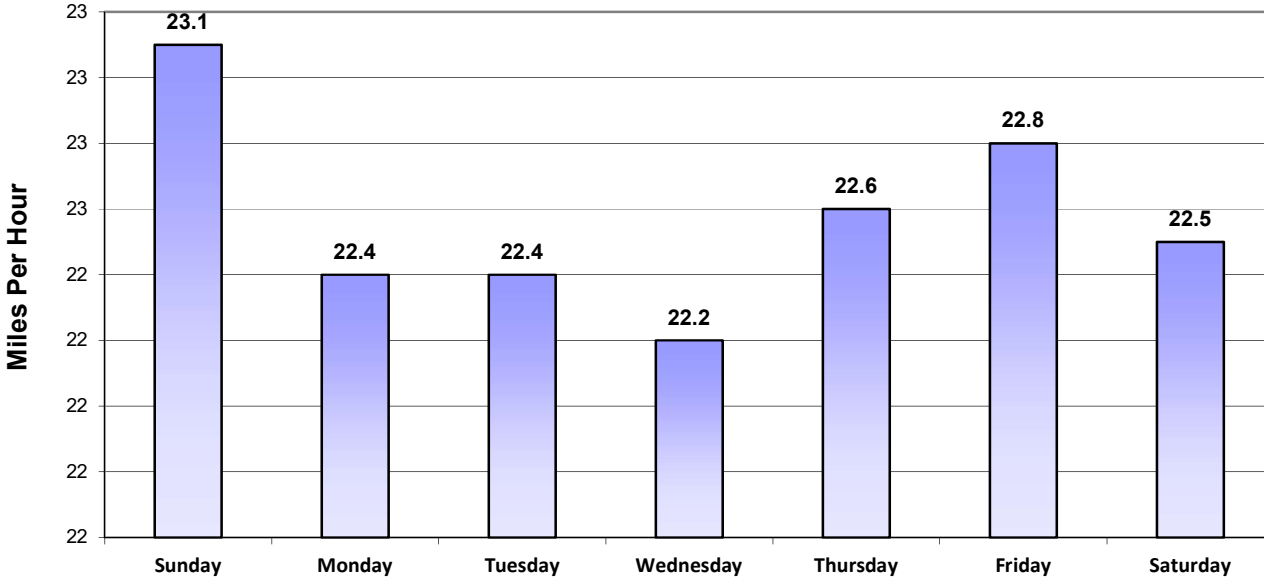

Vehicle and Speed Violator Counts

■ Tot. Vehicles ■ # Violators

May Creek Rd East Bound

Speed Limit = 25 MPH

Week (7 days): 4/12/2020 - 4/18/2020

Daily Average Speeds

May Creek Rd East Bound

Speed Limit = 25 MPH

Week (7 days): 4/12/2020 - 4/18/2020

Daily Average Speeds vs. 85th Percentile Speeds

■ Avg. Speed ■ 85th pct Speed

May Creek Rd East Bound

Speed Limit = 25 MPH

Week (7 days): 4/12/2020 - 4/18/2020

Weekly Speed Summary - Vehicle Counts

May Creek Rd East Bound

Speed Limit = 25 MPH

Week (7 days): 4/12/2020 - 4/18/2020