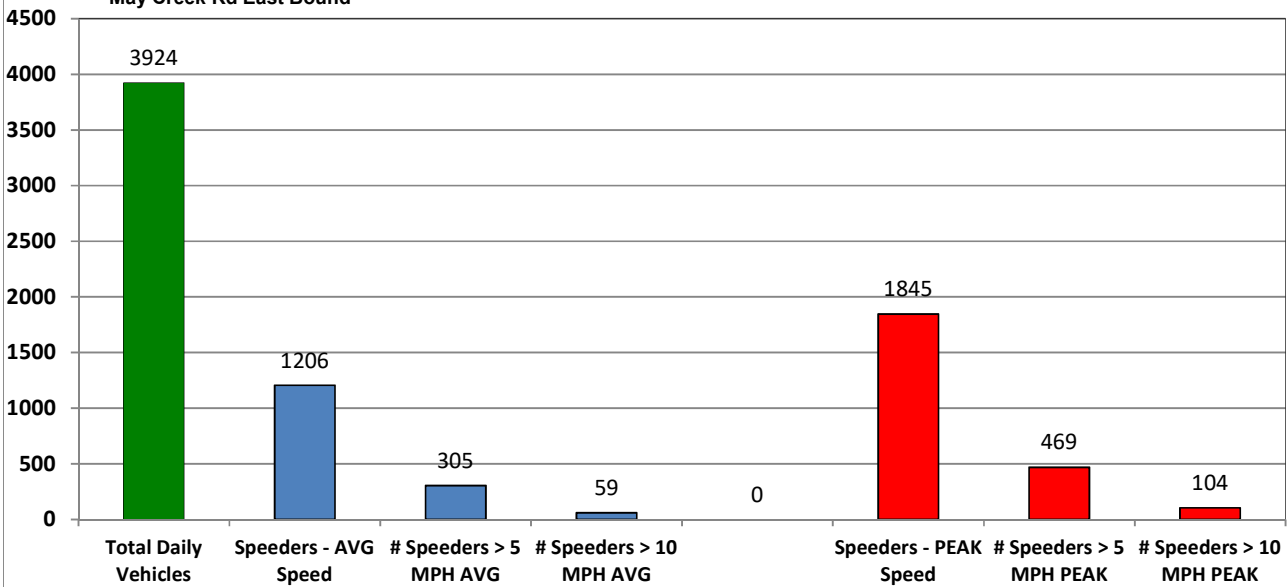

Vehicle and Speed Violator Counts

■ Tot. Vehicles ■ # Violators

May Creek Rd East Bound

Speed Limit = 25 MPH

Week (7 days): 4/12/2020 - 4/18/2020

Daily Average Speeds

May Creek Rd East Bound

Speed Limit = 25 MPH

Week (7 days): 4/12/2020 - 4/18/2020

Daily Average Speeds vs. 85th Percentile Speeds

■ Avg. Speed ■ 85th pct Speed

May Creek Rd East Bound

Speed Limit = 25 MPH

Week (7 days): 4/12/2020 - 4/18/2020

Weekly Speed Summary - Vehicle Counts

May Creek Rd East Bound

Speed Limit = 25 MPH

Week (7 days): 4/12/2020 - 4/18/2020