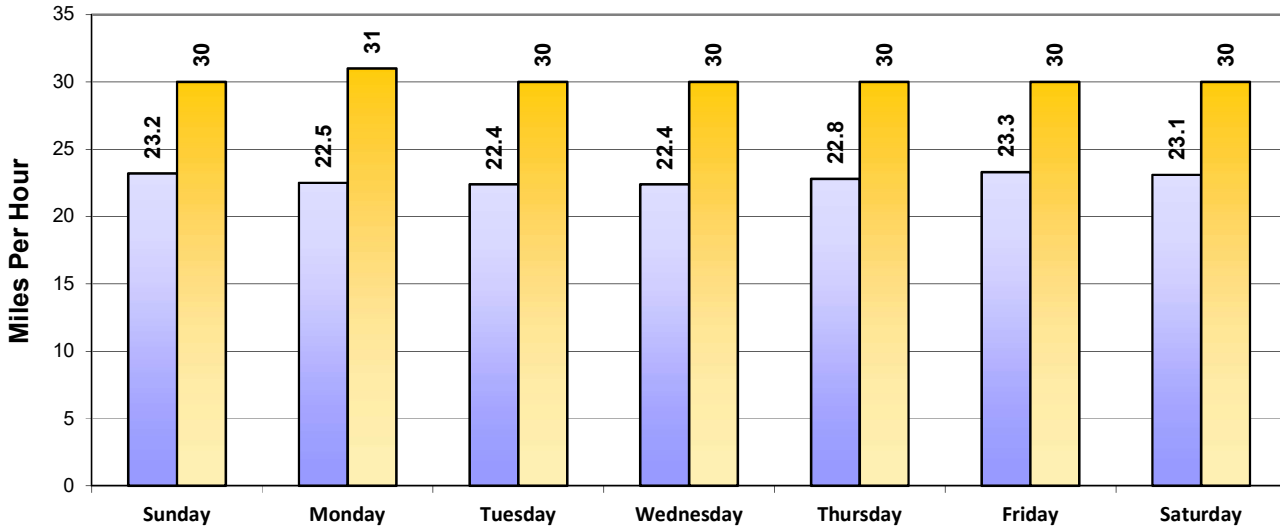

### Daily Average Speeds

### Daily Average Speeds vs. 85th Percentile Speeds

□ Avg. Speed    □ 85th pct Speed

May Creek Rd East Bound

Speed Limit = 25 MPH

Week (7 days): 3/8/2020 - 3/14/2020