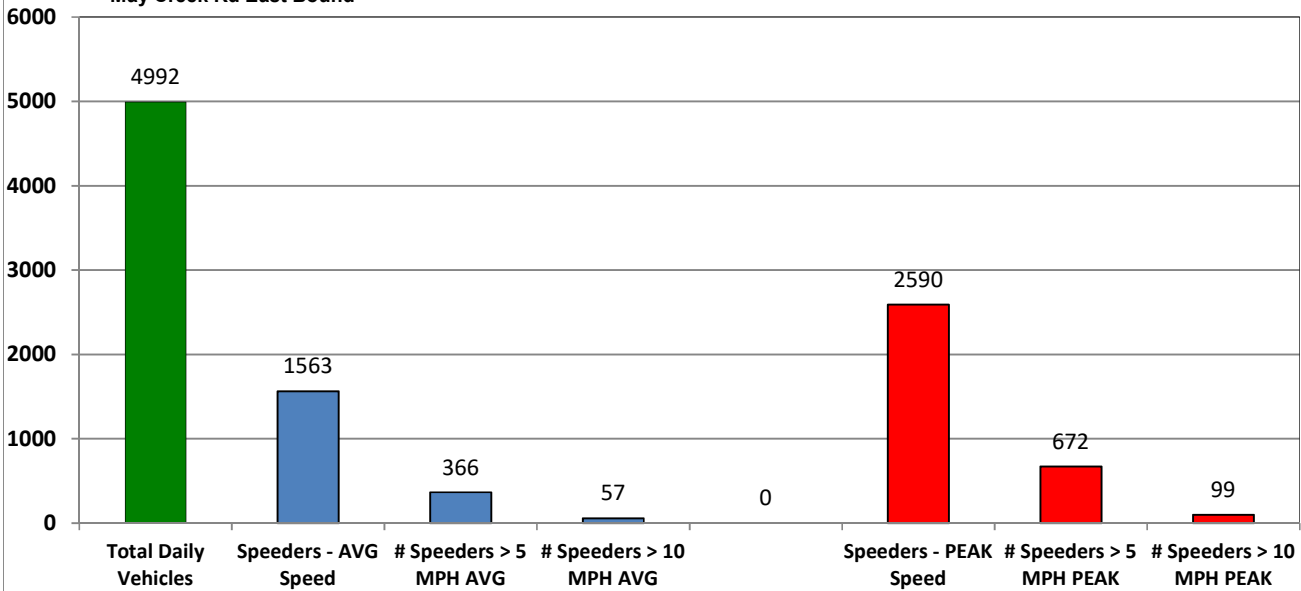

### Daily Average Speeds vs. 85th Percentile Speeds

□ Avg. Speed    □ 85th pct Speed

May Creek Rd East Bound

Speed Limit = 25 MPH

Week (7 days): 3/8/2020 - 3/14/2020

### Weekly Speed Summary - Vehicle Counts

May Creek Rd East Bound

Speed Limit = 25 MPH

Week (7 days): 3/8/2020 - 3/14/2020