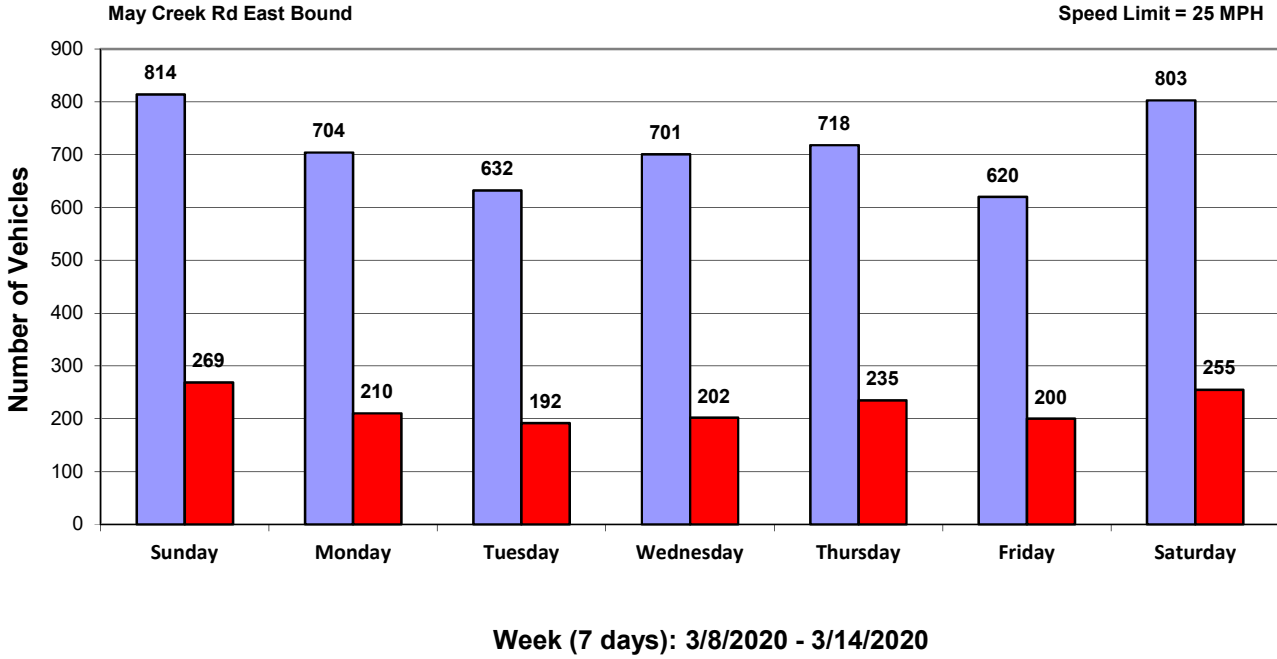

### Vehicle and Speed Violator Counts

■ Tot. Vehicles ■ # Violators

### Daily Average Speeds

### Daily Average Speeds vs. 85th Percentile Speeds

□ Avg. Speed    □ 85th pct Speed

May Creek Rd East Bound

Speed Limit = 25 MPH

Week (7 days): 3/8/2020 - 3/14/2020

### Weekly Speed Summary - Vehicle Counts

May Creek Rd East Bound

Speed Limit = 25 MPH

Week (7 days): 3/8/2020 - 3/14/2020