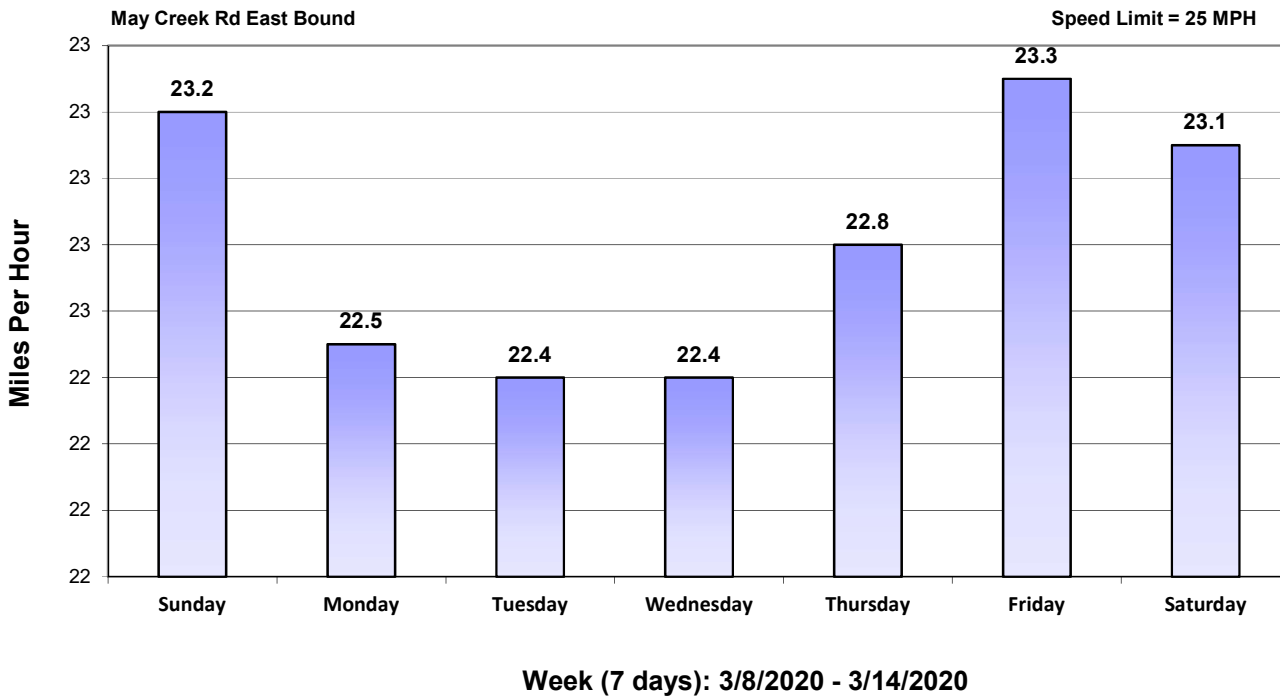

### Vehicle and Speed Violator Counts

■ Tot. Vehicles ■ # Violators

### Daily Average Speeds vs. 85th Percentile Speeds

□ Avg. Speed    □ 85th pct Speed

May Creek Rd East Bound

Speed Limit = 25 MPH

Week (7 days): 3/8/2020 - 3/14/2020

### Weekly Speed Summary - Vehicle Counts

May Creek Rd East Bound

Speed Limit = 25 MPH

Week (7 days): 3/8/2020 - 3/14/2020