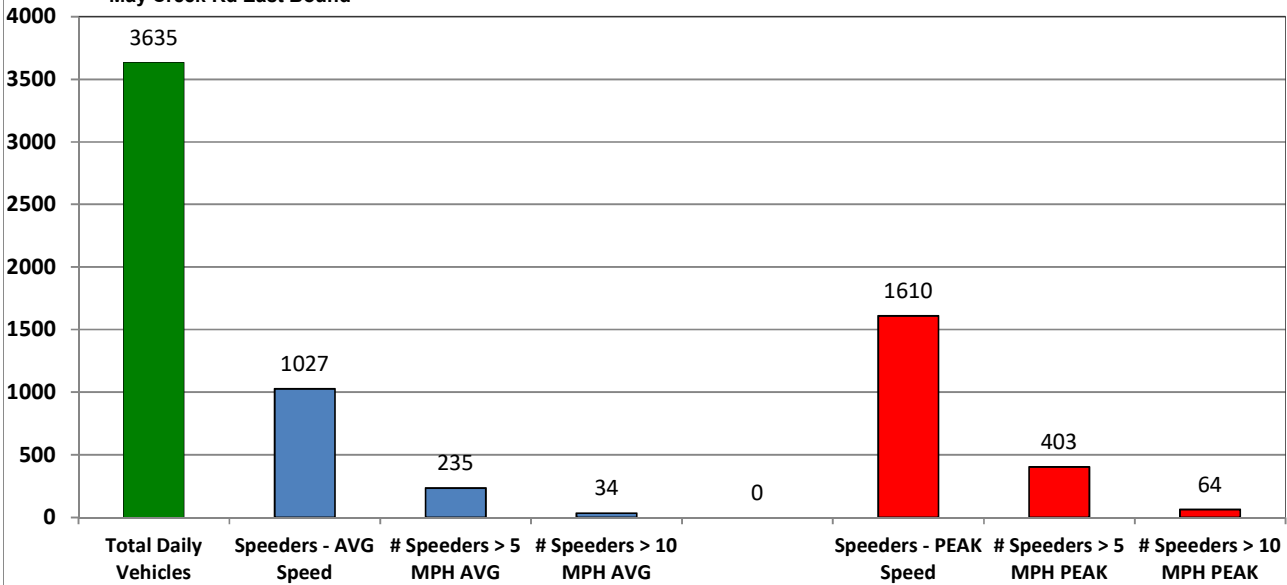

Vehicle and Speed Violator Counts

■ Tot. Vehicles ■ # Violators

Week (7 days): 3/29/2020 - 4/4/2020

Daily Average Speeds

Week (7 days): 3/29/2020 - 4/4/2020

Daily Average Speeds vs. 85th Percentile Speeds

■ Avg. Speed ■ 85th pct Speed

May Creek Rd East Bound

Speed Limit = 25 MPH

Week (7 days): 3/29/2020 - 4/4/2020

Weekly Speed Summary - Vehicle Counts

May Creek Rd East Bound

Speed Limit = 25 MPH

Week (7 days): 3/29/2020 - 4/4/2020