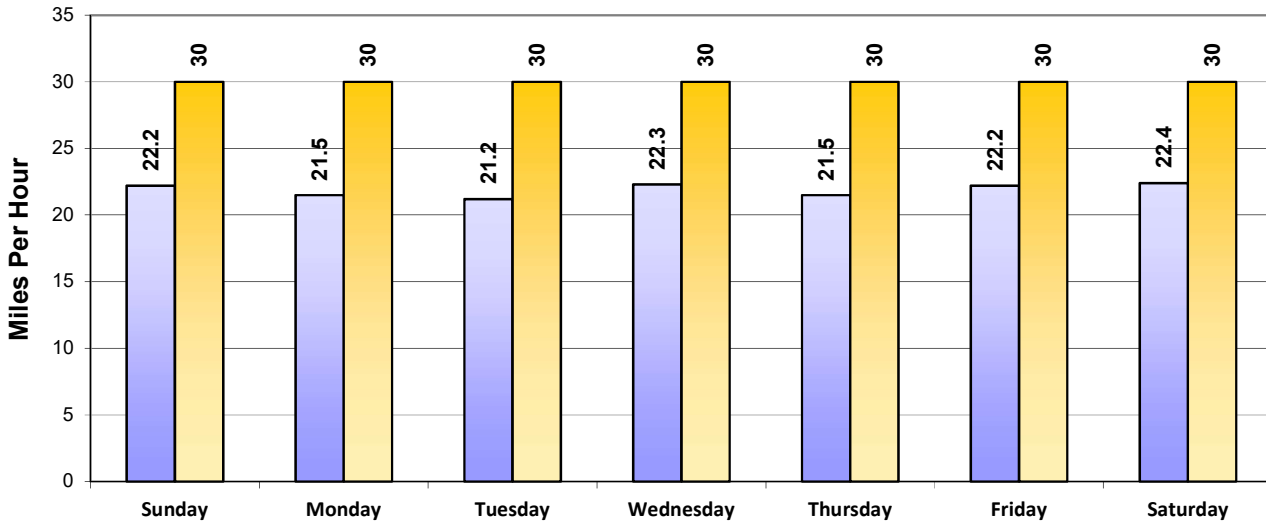

Vehicle and Speed Violator Counts

■ Tot. Vehicles ■ # Violators

Week (7 days): 3/29/2020 - 4/4/2020

Daily Average Speeds

Week (7 days): 3/29/2020 - 4/4/2020

Daily Average Speeds vs. 85th Percentile Speeds

■ Avg. Speed ■ 85th pct Speed

May Creek Rd East Bound

Speed Limit = 25 MPH

Week (7 days): 3/29/2020 - 4/4/2020

Weekly Speed Summary - Vehicle Counts

May Creek Rd East Bound

Speed Limit = 25 MPH

Week (7 days): 3/29/2020 - 4/4/2020