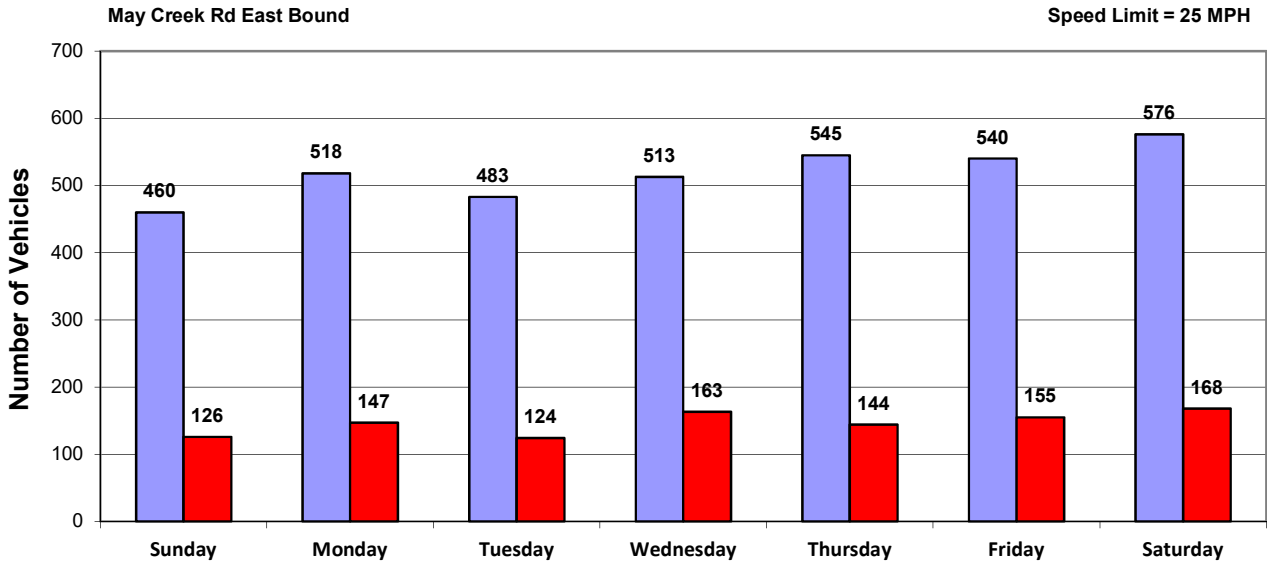

Vehicle and Speed Violator Counts

■ Tot. Vehicles ■ # Violators

Week (7 days): 3/29/2020 - 4/4/2020

Daily Average Speeds

Week (7 days): 3/29/2020 - 4/4/2020

Daily Average Speeds vs. 85th Percentile Speeds

■ Avg. Speed ■ 85th pct Speed

May Creek Rd East Bound

Speed Limit = 25 MPH

Week (7 days): 3/29/2020 - 4/4/2020

Weekly Speed Summary - Vehicle Counts

May Creek Rd East Bound

Speed Limit = 25 MPH

Week (7 days): 3/29/2020 - 4/4/2020