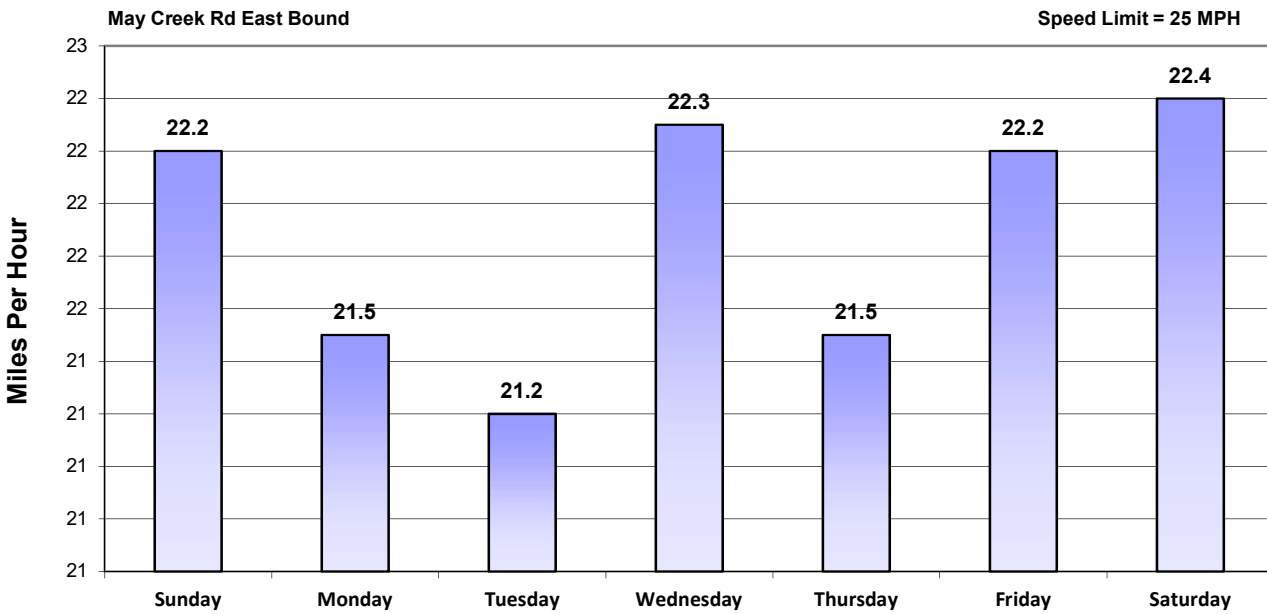

Vehicle and Speed Violator Counts

■ Tot. Vehicles ■ # Violators

Week (7 days): 3/29/2020 - 4/4/2020

Daily Average Speeds

Week (7 days): 3/29/2020 - 4/4/2020

Daily Average Speeds vs. 85th Percentile Speeds

■ Avg. Speed ■ 85th pct Speed

May Creek Rd East Bound

Speed Limit = 25 MPH

Week (7 days): 3/29/2020 - 4/4/2020

Weekly Speed Summary - Vehicle Counts

May Creek Rd East Bound

Speed Limit = 25 MPH

Week (7 days): 3/29/2020 - 4/4/2020