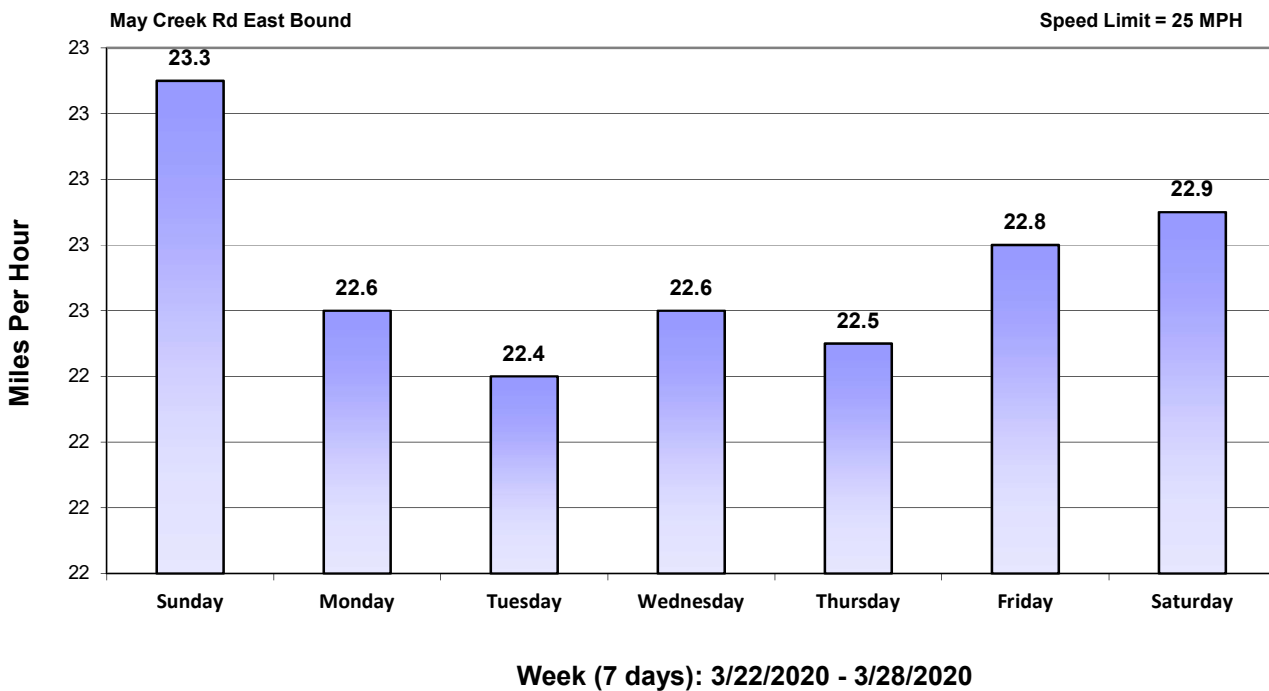

### Vehicle and Speed Violator Counts

Tot. Vehicles # Violators

### Daily Average Speeds vs. 85th Percentile Speeds

■ Avg. Speed    ■ 85th pct Speed

May Creek Rd East Bound

Speed Limit = 25 MPH

Week (7 days): 3/22/2020 - 3/28/2020

### Weekly Speed Summary - Vehicle Counts

May Creek Rd East Bound

Speed Limit = 25 MPH

Week (7 days): 3/22/2020 - 3/28/2020