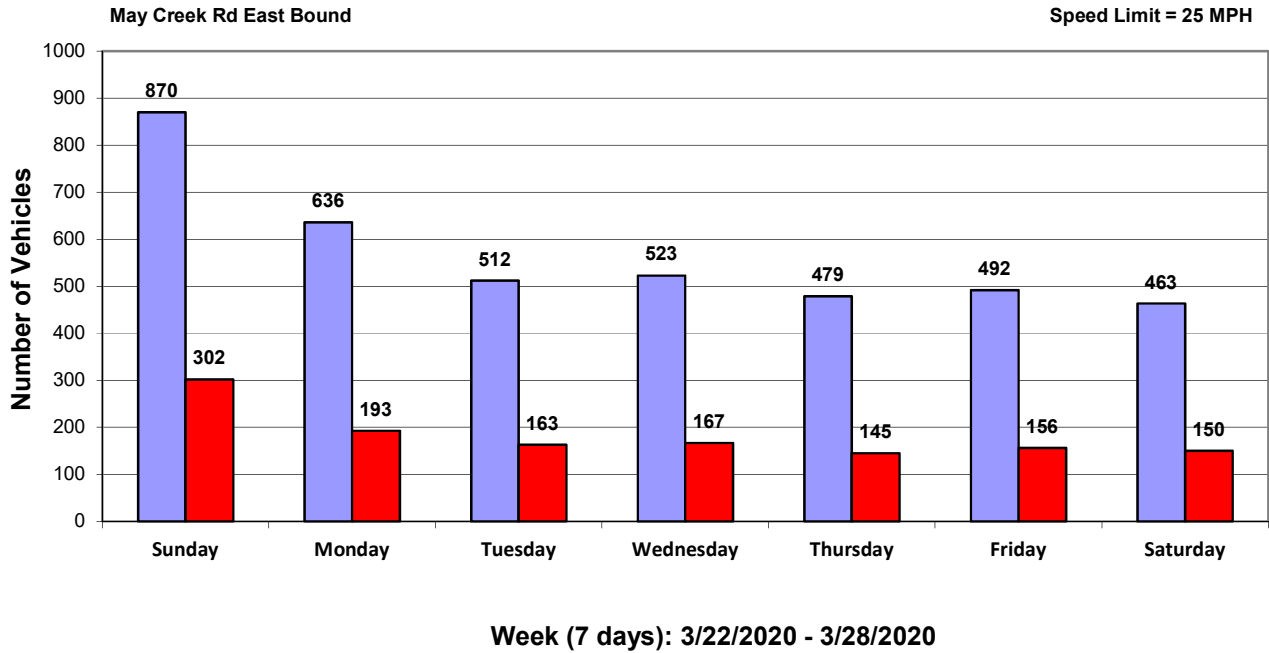

### Vehicle and Speed Violator Counts

Tot. Vehicles # Violators

### Daily Average Speeds

### Daily Average Speeds vs. 85th Percentile Speeds

■ Avg. Speed    ■ 85th pct Speed

May Creek Rd East Bound

Speed Limit = 25 MPH

Week (7 days): 3/22/2020 - 3/28/2020

### Weekly Speed Summary - Vehicle Counts

May Creek Rd East Bound

Speed Limit = 25 MPH

Week (7 days): 3/22/2020 - 3/28/2020