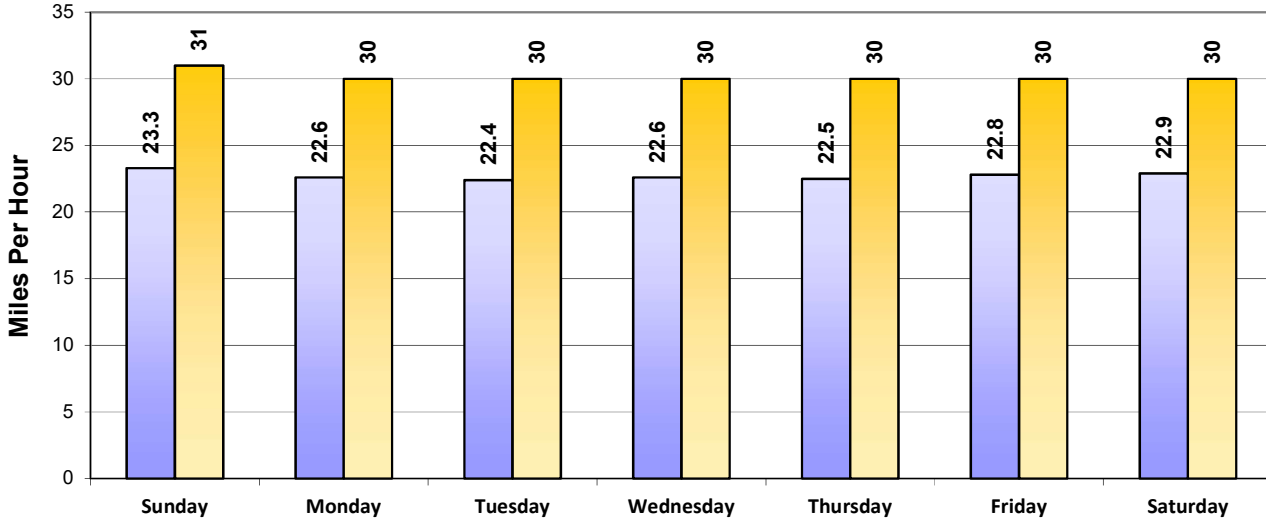

### Daily Average Speeds

### Daily Average Speeds vs. 85th Percentile Speeds

■ Avg. Speed    ■ 85th pct Speed

May Creek Rd East Bound

Speed Limit = 25 MPH

Week (7 days): 3/22/2020 - 3/28/2020