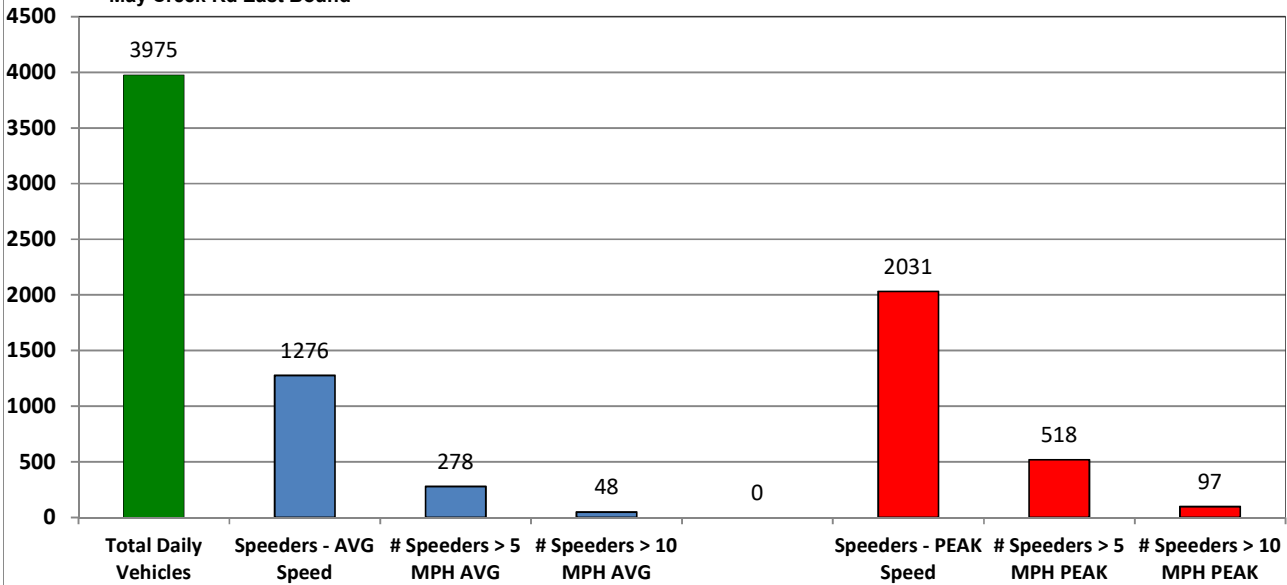

### Daily Average Speeds vs. 85th Percentile Speeds

■ Avg. Speed    ■ 85th pct Speed

May Creek Rd East Bound

Speed Limit = 25 MPH

Week (7 days): 3/22/2020 - 3/28/2020

### Weekly Speed Summary - Vehicle Counts

May Creek Rd East Bound

Speed Limit = 25 MPH

Week (7 days): 3/22/2020 - 3/28/2020