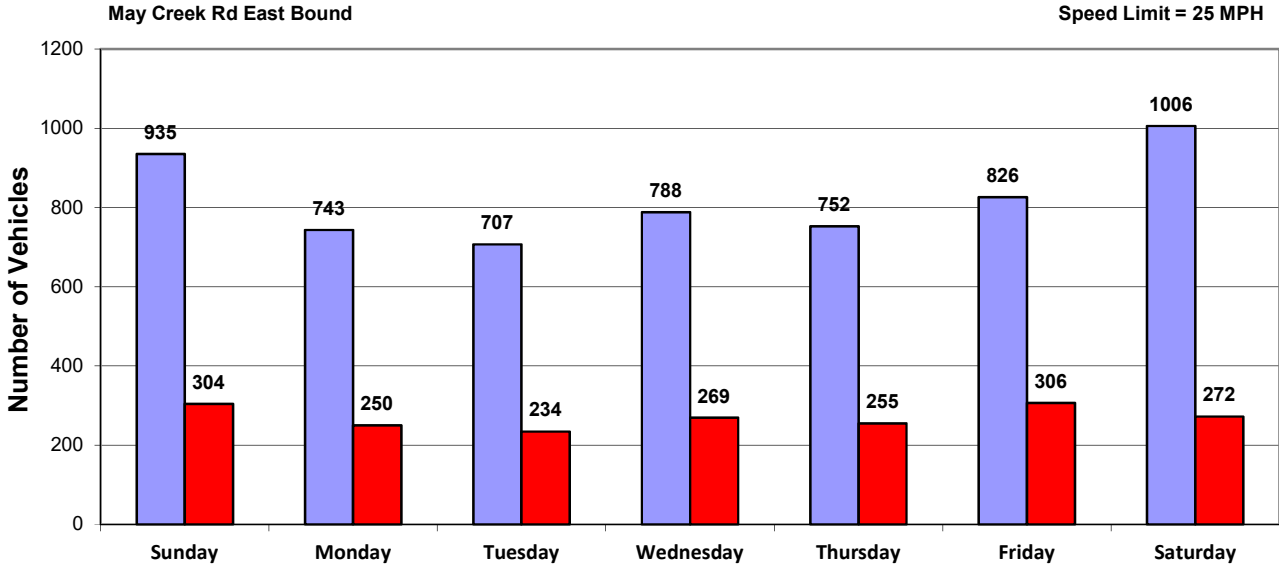

Vehicle and Speed Violator Counts

■ Tot. Vehicles ■ # Violators

Week (7 days): 3/15/2020 - 3/21/2020

Daily Average Speeds

Week (7 days): 3/15/2020 - 3/21/2020

Daily Average Speeds vs. 85th Percentile Speeds

□ Avg. Speed □ 85th pct Speed

May Creek Rd East Bound

Speed Limit = 25 MPH

Week (7 days): 3/15/2020 - 3/21/2020

Weekly Speed Summary - Vehicle Counts

May Creek Rd East Bound

Speed Limit = 25 MPH

Week (7 days): 3/15/2020 - 3/21/2020