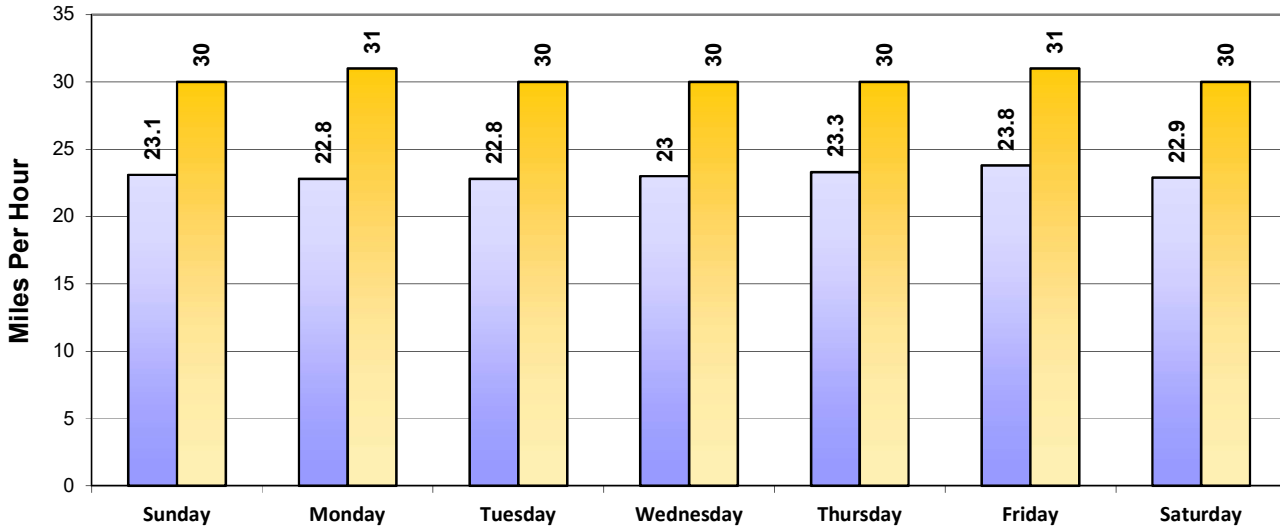

Vehicle and Speed Violator Counts

■ Tot. Vehicles ■ # Violators

Week (7 days): 3/15/2020 - 3/21/2020

Daily Average Speeds

Week (7 days): 3/15/2020 - 3/21/2020

Daily Average Speeds vs. 85th Percentile Speeds

□ Avg. Speed □ 85th pct Speed

May Creek Rd East Bound

Speed Limit = 25 MPH

Week (7 days): 3/15/2020 - 3/21/2020

Weekly Speed Summary - Vehicle Counts

May Creek Rd East Bound

Speed Limit = 25 MPH

Week (7 days): 3/15/2020 - 3/21/2020