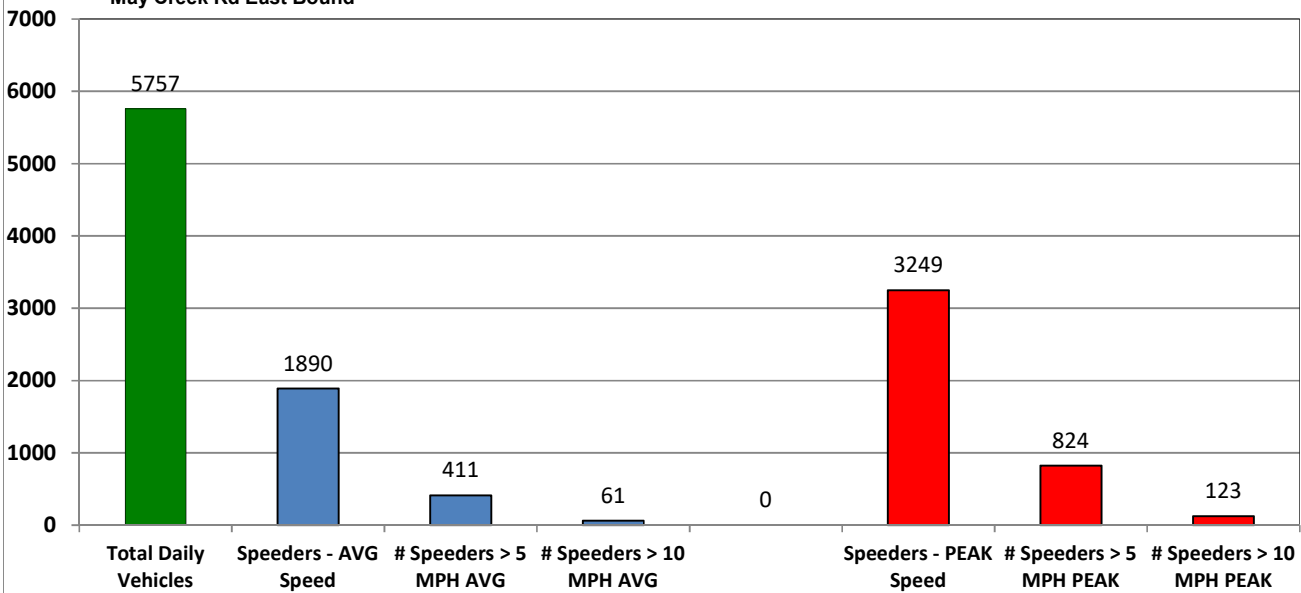

Vehicle and Speed Violator Counts

■ Tot. Vehicles ■ # Violators

Week (7 days): 3/15/2020 - 3/21/2020

Daily Average Speeds

Week (7 days): 3/15/2020 - 3/21/2020

Daily Average Speeds vs. 85th Percentile Speeds

□ Avg. Speed □ 85th pct Speed

May Creek Rd East Bound

Speed Limit = 25 MPH

Week (7 days): 3/15/2020 - 3/21/2020

Weekly Speed Summary - Vehicle Counts

May Creek Rd East Bound

Speed Limit = 25 MPH

Week (7 days): 3/15/2020 - 3/21/2020