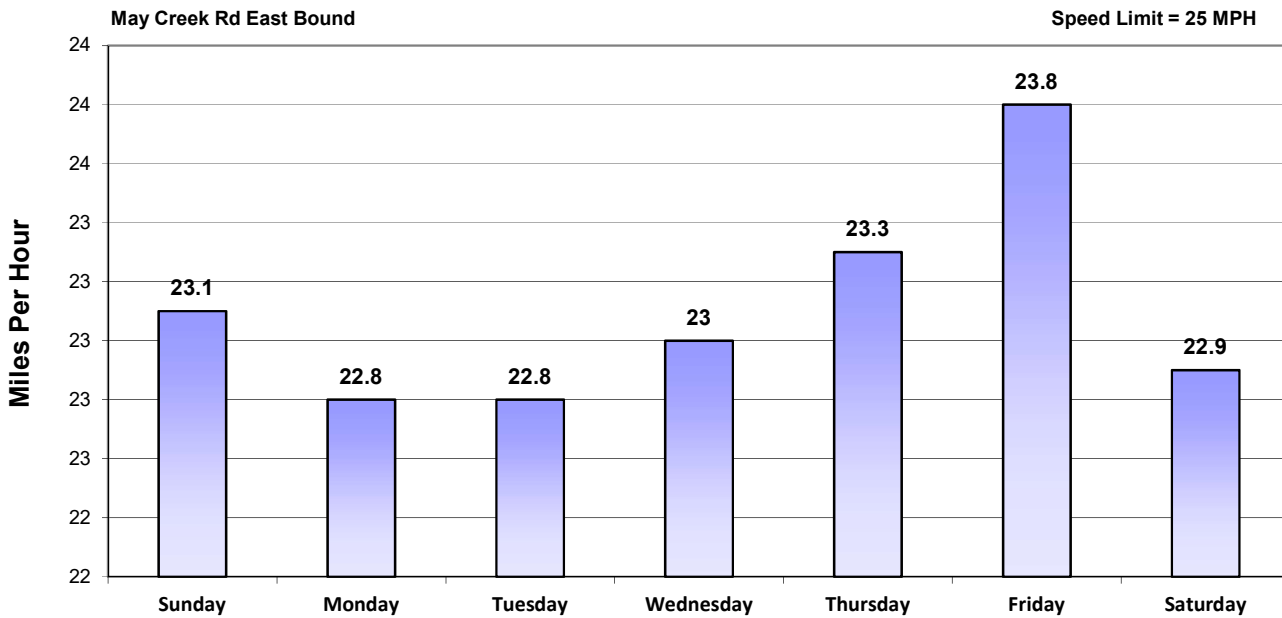

Vehicle and Speed Violator Counts

■ Tot. Vehicles ■ # Violators

Week (7 days): 3/15/2020 - 3/21/2020

Daily Average Speeds

Week (7 days): 3/15/2020 - 3/21/2020

Daily Average Speeds vs. 85th Percentile Speeds

□ Avg. Speed □ 85th pct Speed

May Creek Rd East Bound

Speed Limit = 25 MPH

Week (7 days): 3/15/2020 - 3/21/2020

Weekly Speed Summary - Vehicle Counts

May Creek Rd East Bound

Speed Limit = 25 MPH

Week (7 days): 3/15/2020 - 3/21/2020