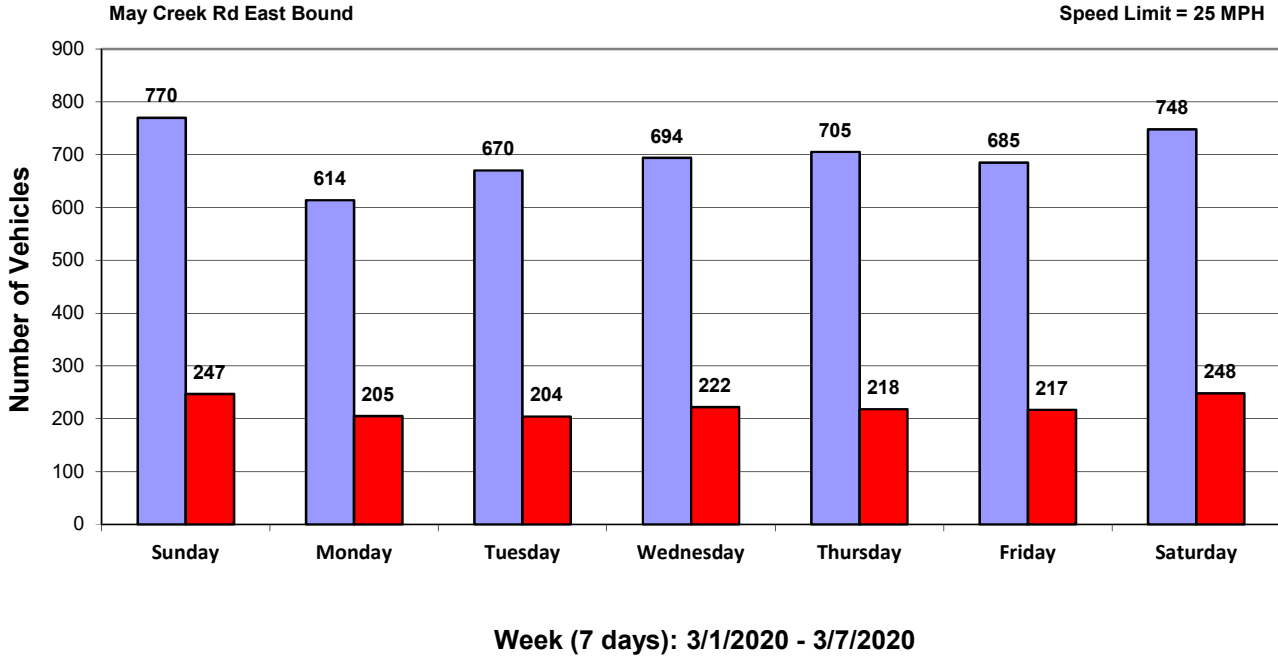

### Vehicle and Speed Violator Counts

■ Tot. Vehicles ■ # Violators

### Daily Average Speeds

### Daily Average Speeds vs. 85th Percentile Speeds

□ Avg. Speed    □ 85th pct Speed

May Creek Rd East Bound

Speed Limit = 25 MPH

Week (7 days): 3/1/2020 - 3/7/2020

### Weekly Speed Summary - Vehicle Counts

May Creek Rd East Bound

Speed Limit = 25 MPH

Week (7 days): 3/1/2020 - 3/7/2020