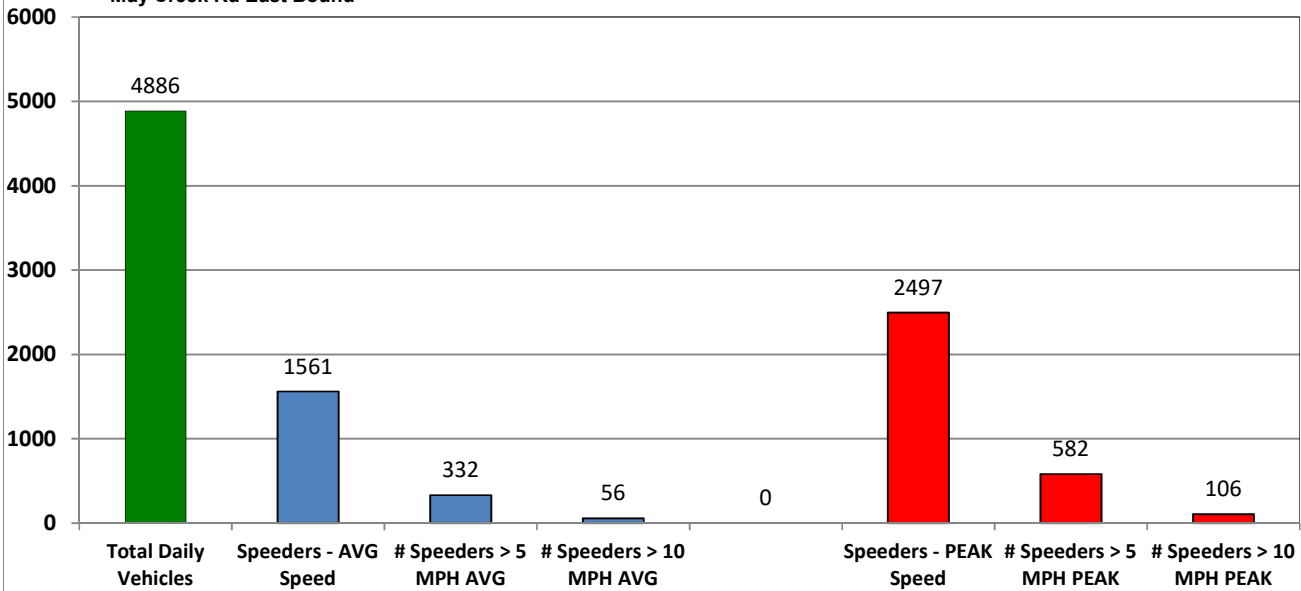

### Daily Average Speeds vs. 85th Percentile Speeds

□ Avg. Speed    □ 85th pct Speed

May Creek Rd East Bound

Speed Limit = 25 MPH

Week (7 days): 3/1/2020 - 3/7/2020

### Weekly Speed Summary - Vehicle Counts

May Creek Rd East Bound

Speed Limit = 25 MPH

Week (7 days): 3/1/2020 - 3/7/2020