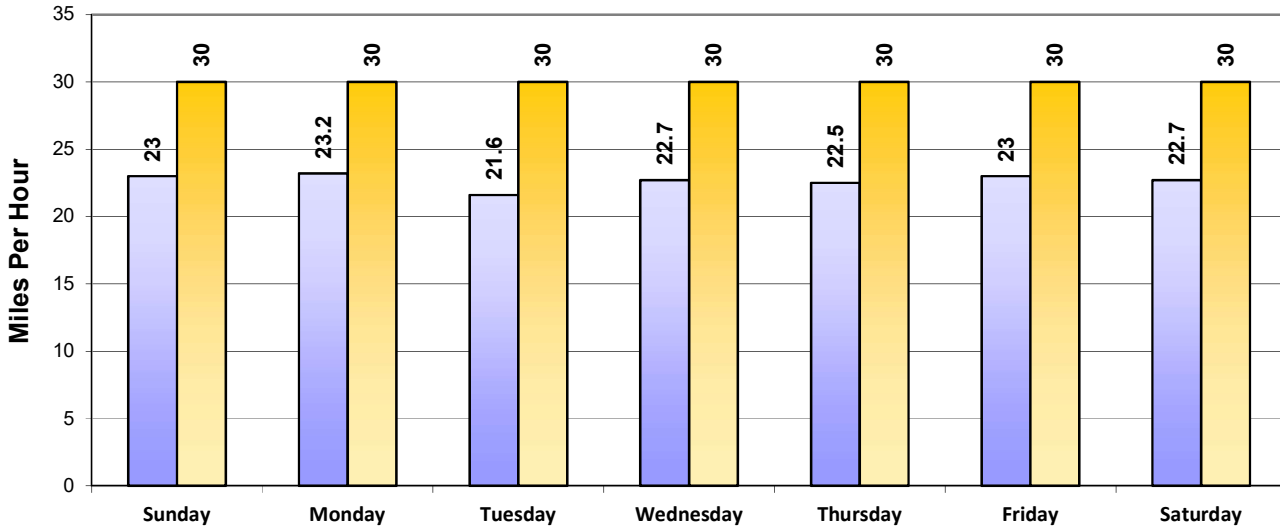

### Daily Average Speeds

### Daily Average Speeds vs. 85th Percentile Speeds

□ Avg. Speed    □ 85th pct Speed

May Creek Rd East Bound

Speed Limit = 25 MPH

Week (7 days): 3/1/2020 - 3/7/2020