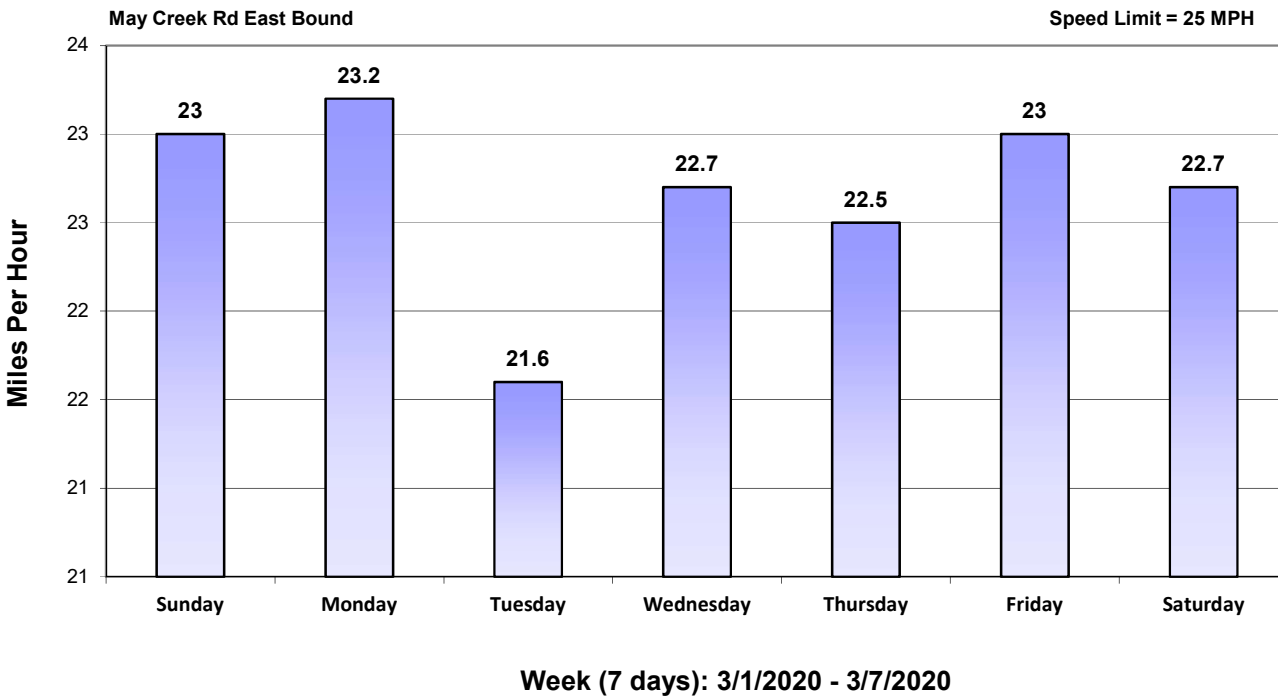

### Vehicle and Speed Violator Counts

■ Tot. Vehicles ■ # Violators

### Daily Average Speeds vs. 85th Percentile Speeds

□ Avg. Speed    □ 85th pct Speed

May Creek Rd East Bound

Speed Limit = 25 MPH

Week (7 days): 3/1/2020 - 3/7/2020

### Weekly Speed Summary - Vehicle Counts

May Creek Rd East Bound

Speed Limit = 25 MPH

Week (7 days): 3/1/2020 - 3/7/2020