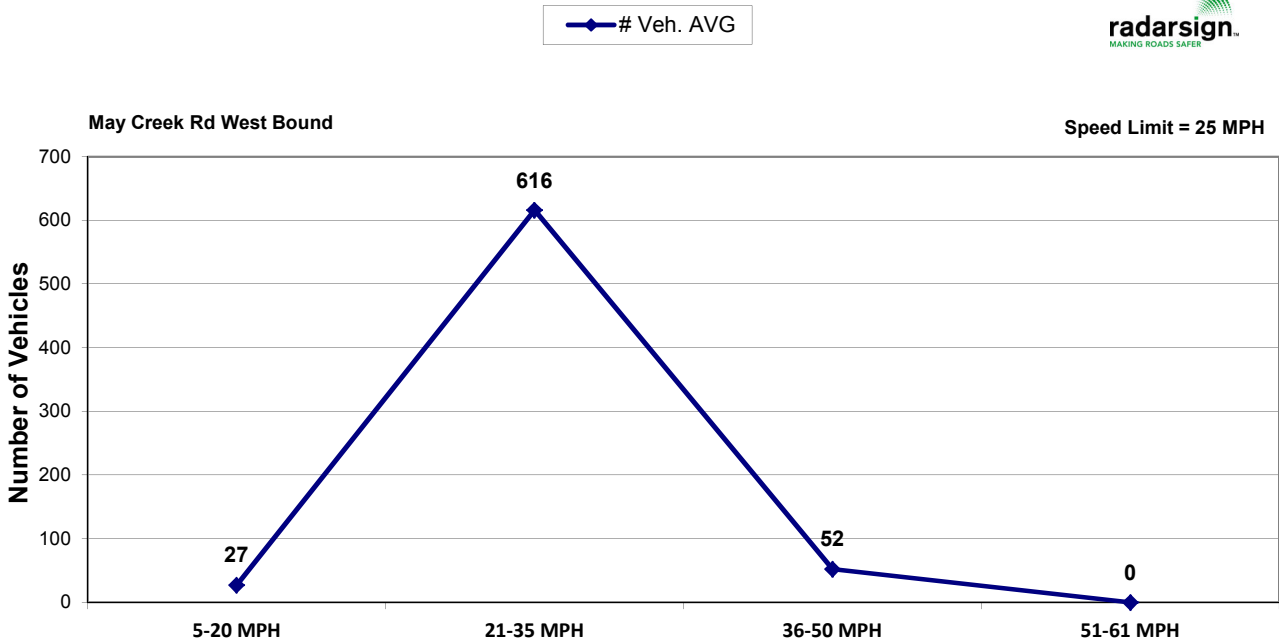

Vehicle Counts by MPH bins (Avg. Speeds)

MONDAY: September 2, 2019