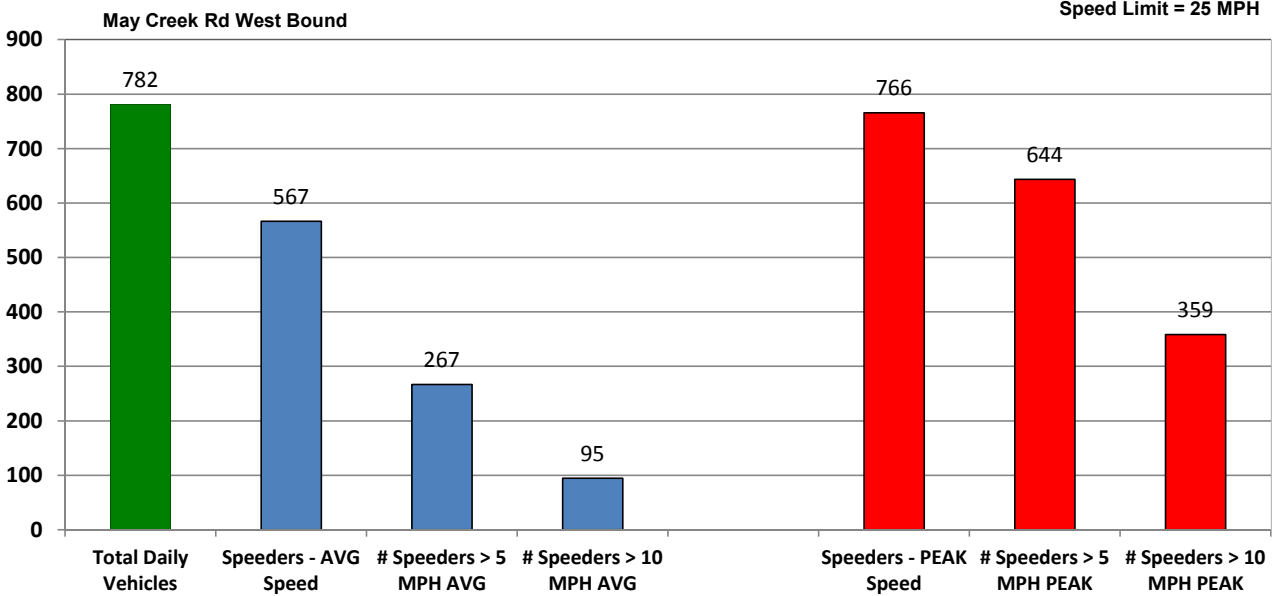

Daily Speed Summary - Vehicle Counts