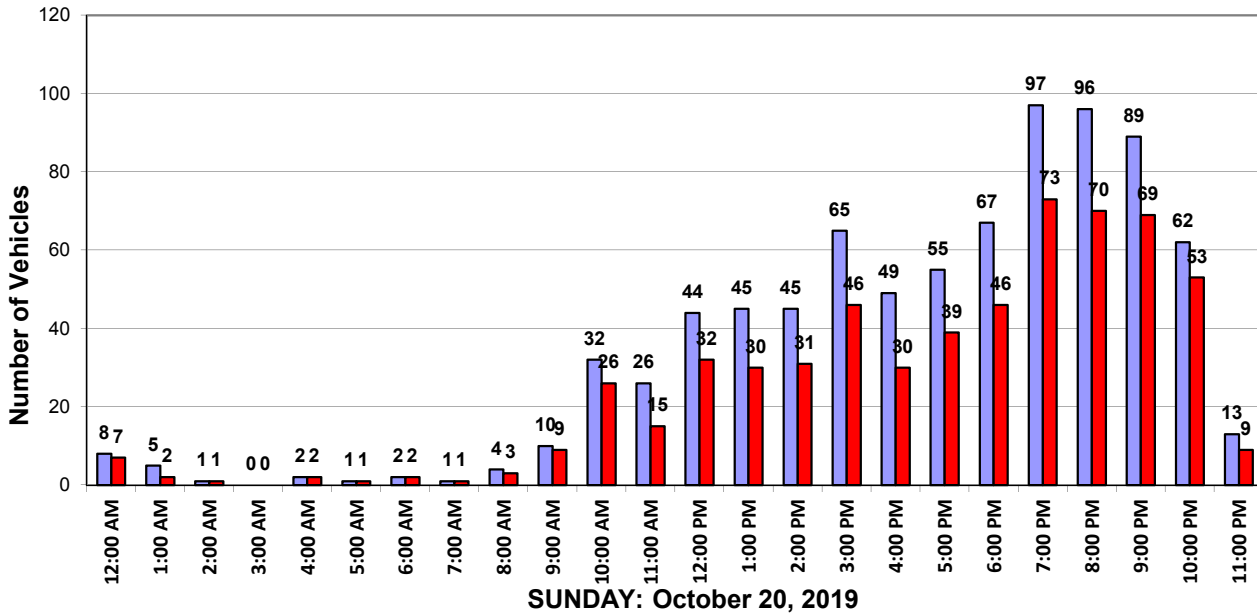

Vehicles and Violators – 60 min segments

■ # Vehicles ■ # Violators

May Creek Rd West Bound

Speed Limit = 25 MPH