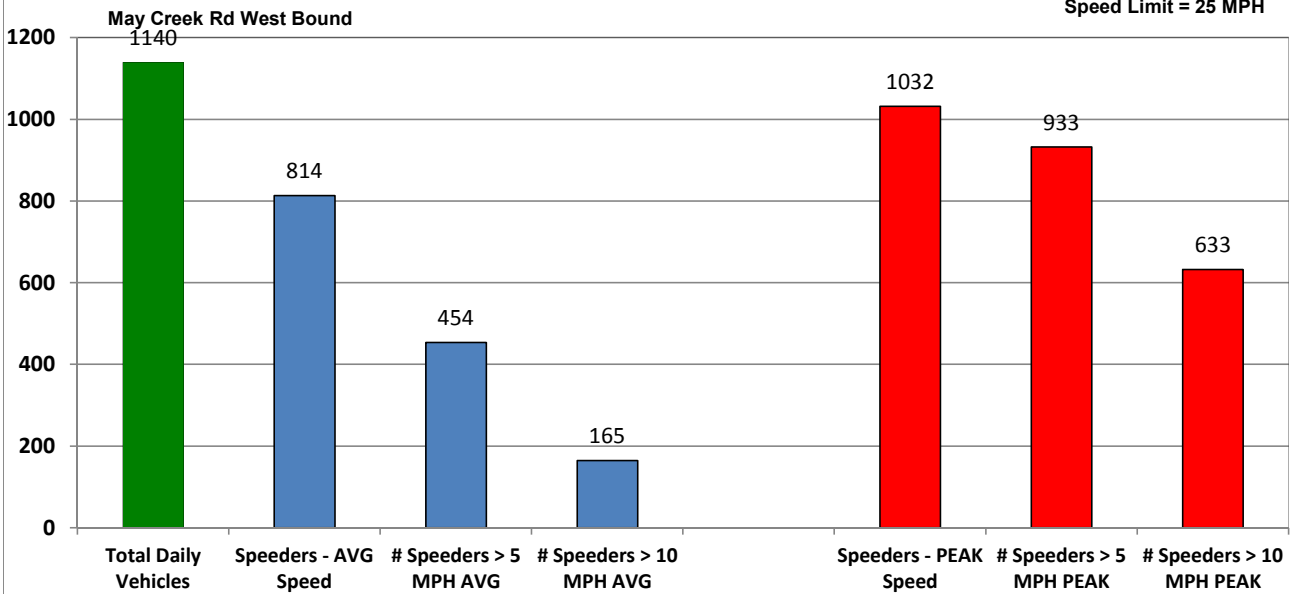

Daily Speed Summary - Vehicle Counts