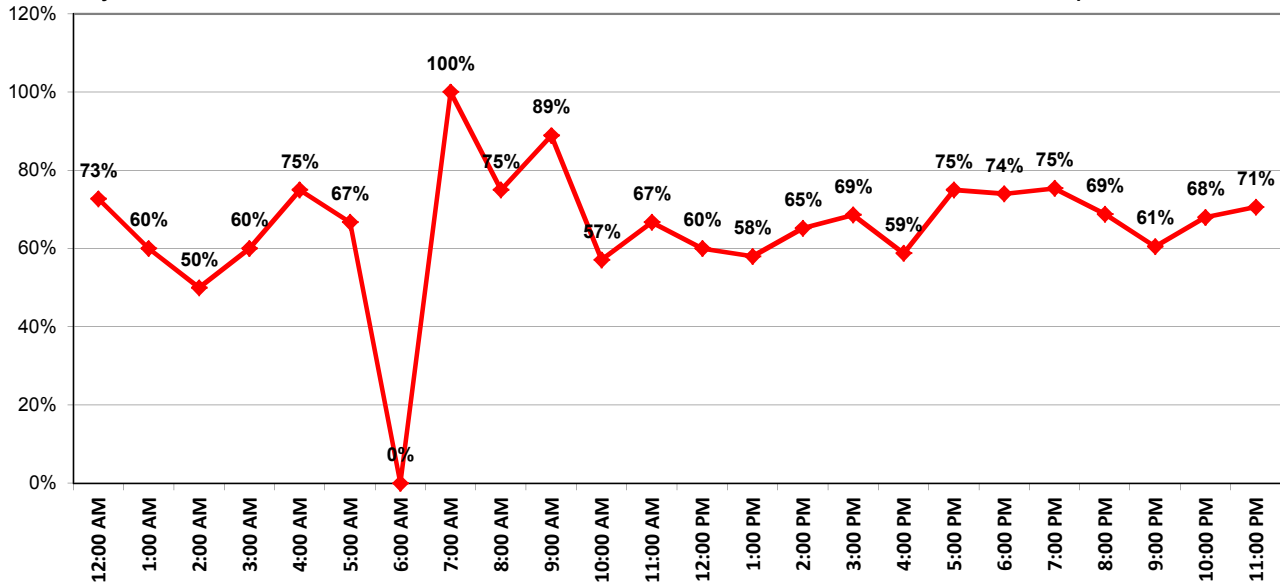

MONDAY: September 2, 2019