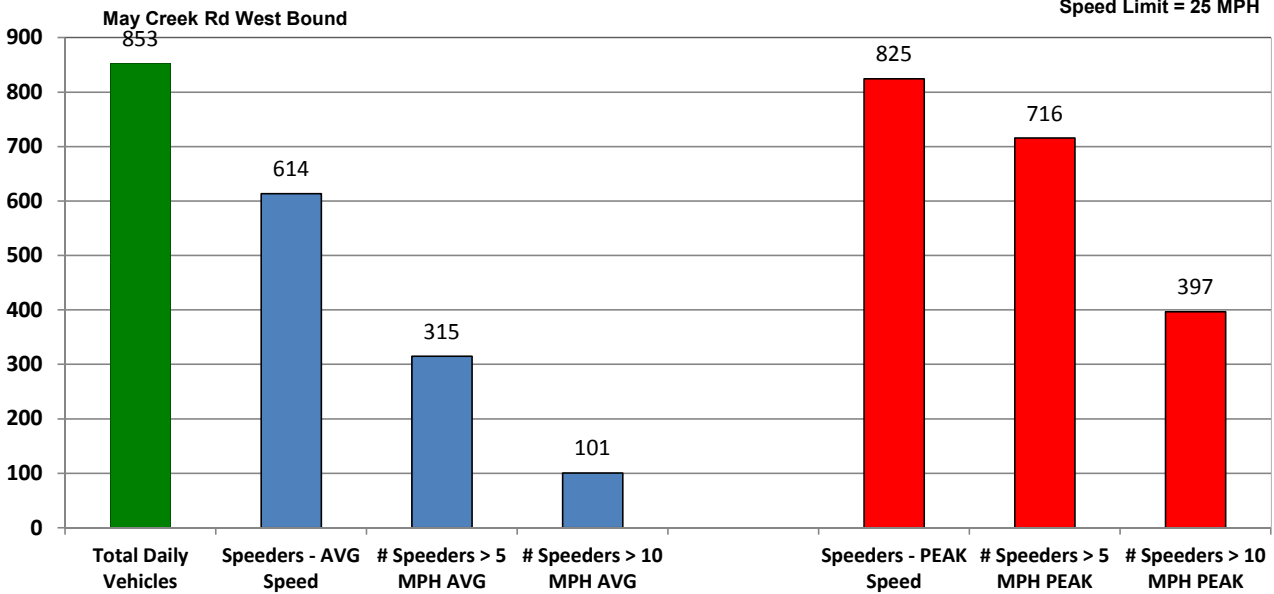

Daily Speed Summary - Vehicle Counts

SUNDAY: July 28, 2019

Too Much Traffic. Cars were bumper to bumper and the sign could not record all traffic.