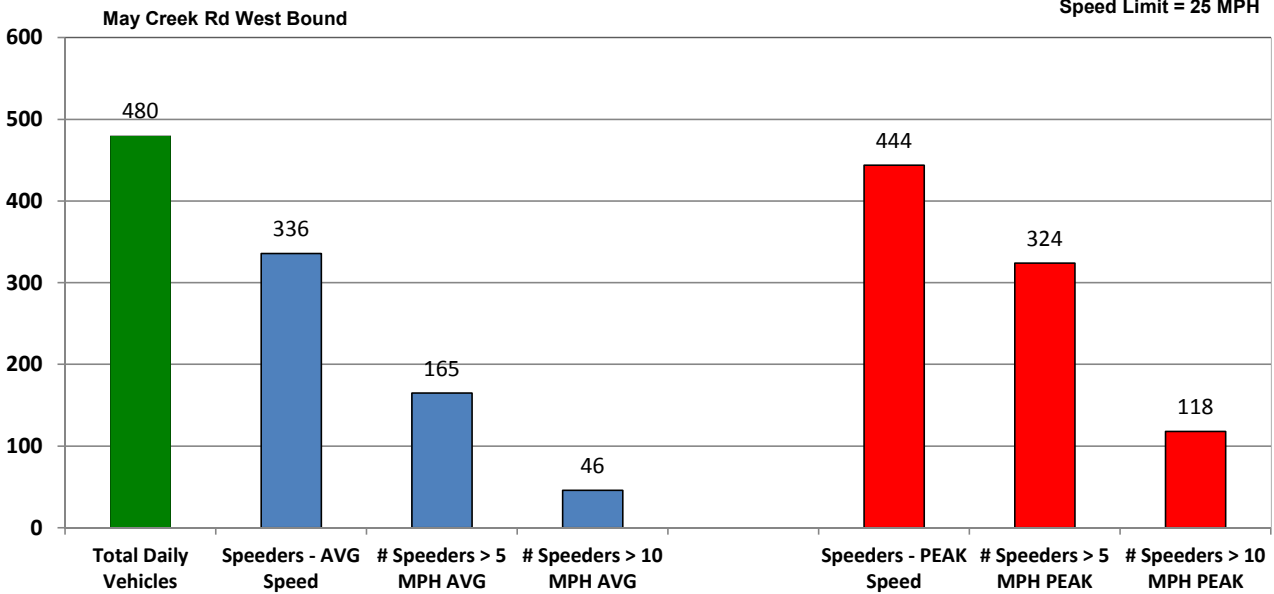

Daily Speed Summary - Vehicle Counts

SUNDAY: August 18, 2019