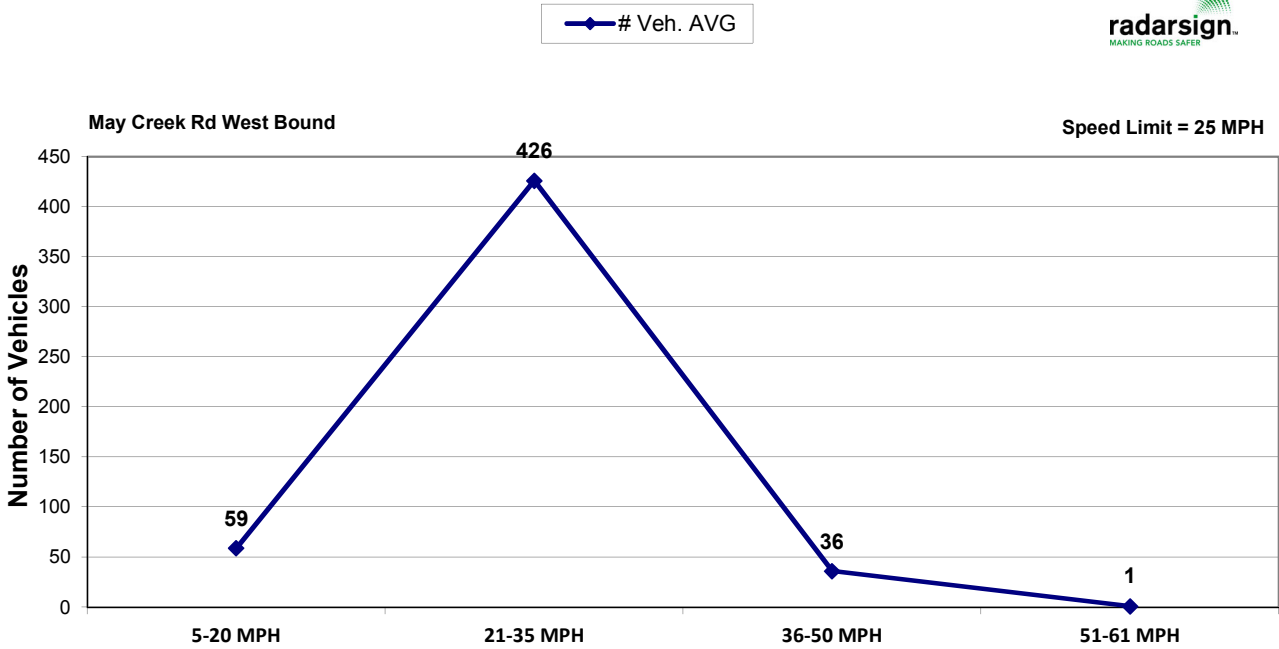

Vehicle Counts by MPH bins (Avg. Speeds)

SUNDAY: September 29, 2019