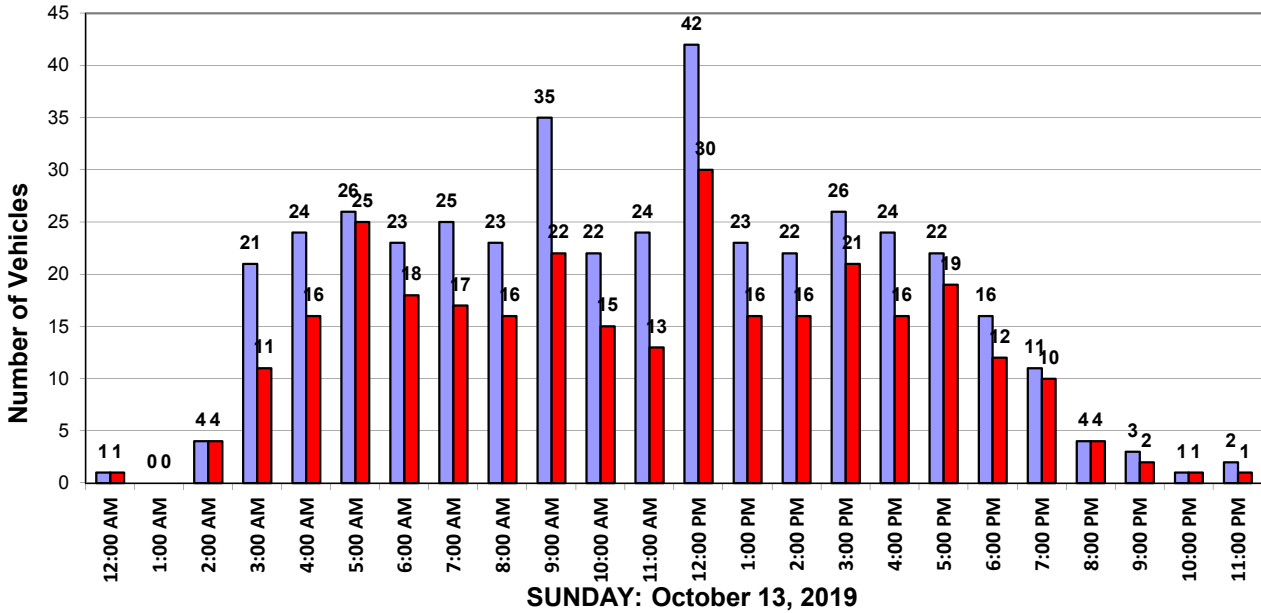

Vehicles and Violators – 60 min segments

■ # Vehicles ■ # Violators

May Creek Rd West Bound

Speed Limit = 25 MPH