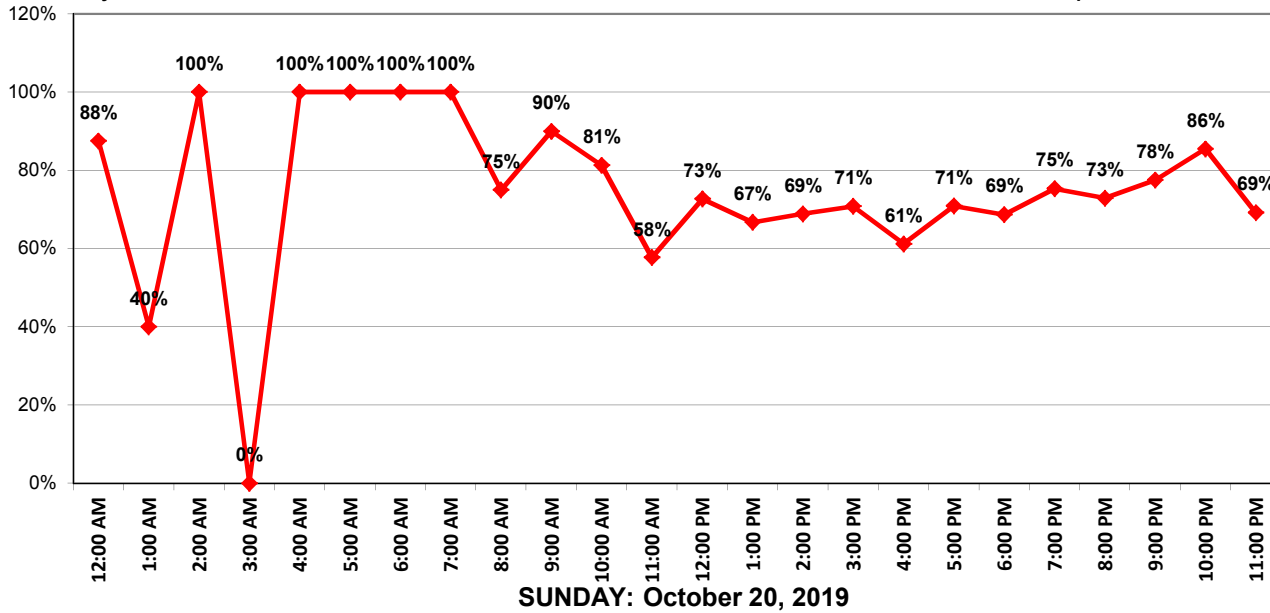

% of Speeders – 60 minute segments

May Creek Rd West Bound

Speed Limit = 25 MPH