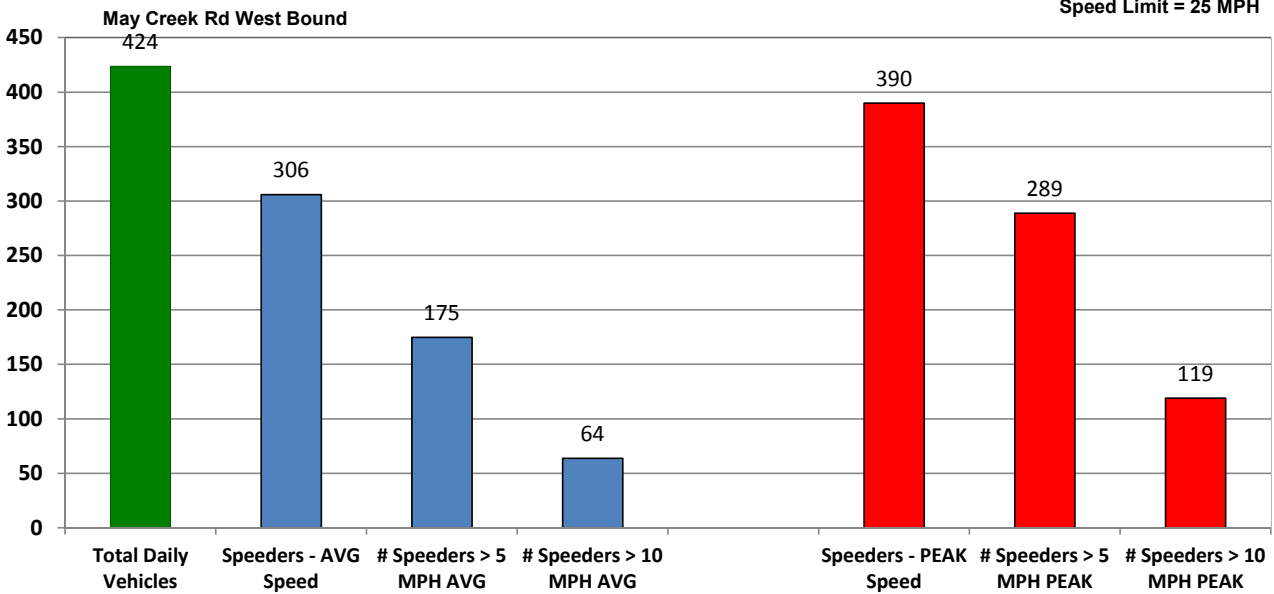

Daily Speed Summary - Vehicle Counts

SUNDAY: October 13, 2019