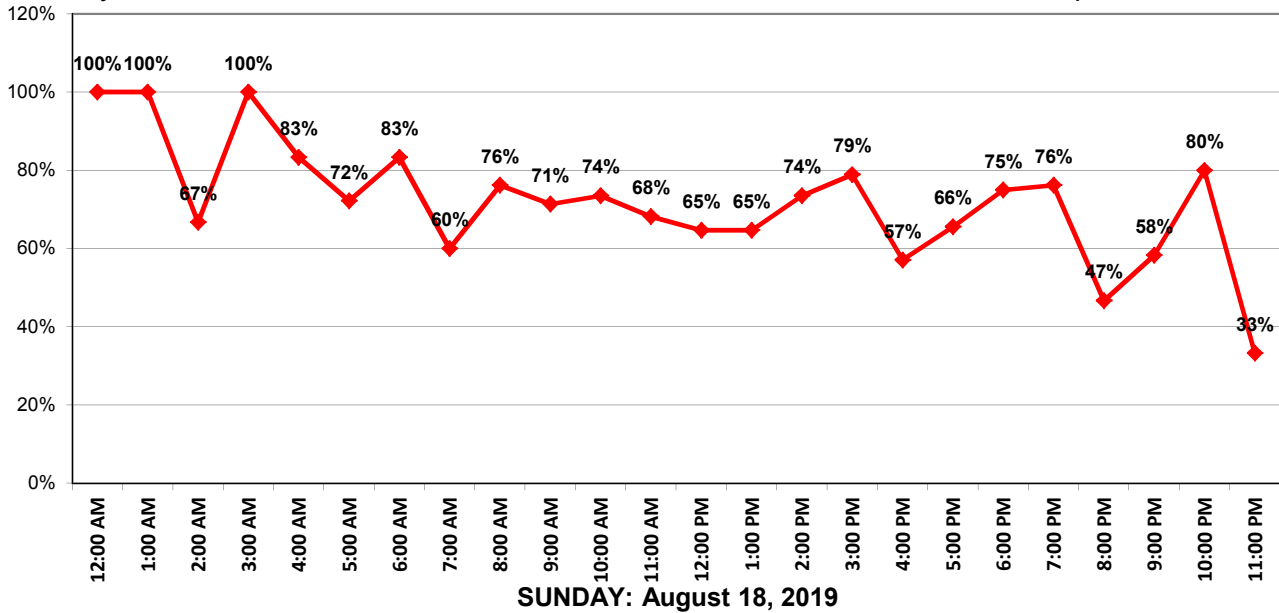

% of Speeders – 60 minute segments

May Creek Rd West Bound

Speed Limit = 25 MPH