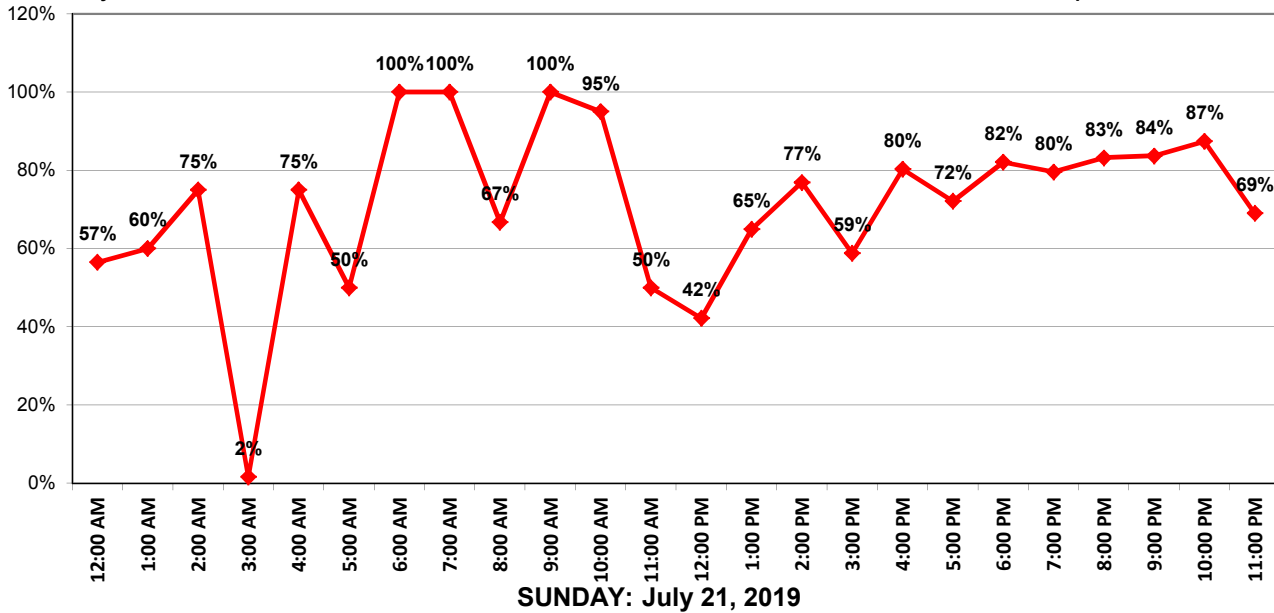

% of Speeders – 60 minute segments

May Creek Rd West Bound

Speed Limit = 25 MPH