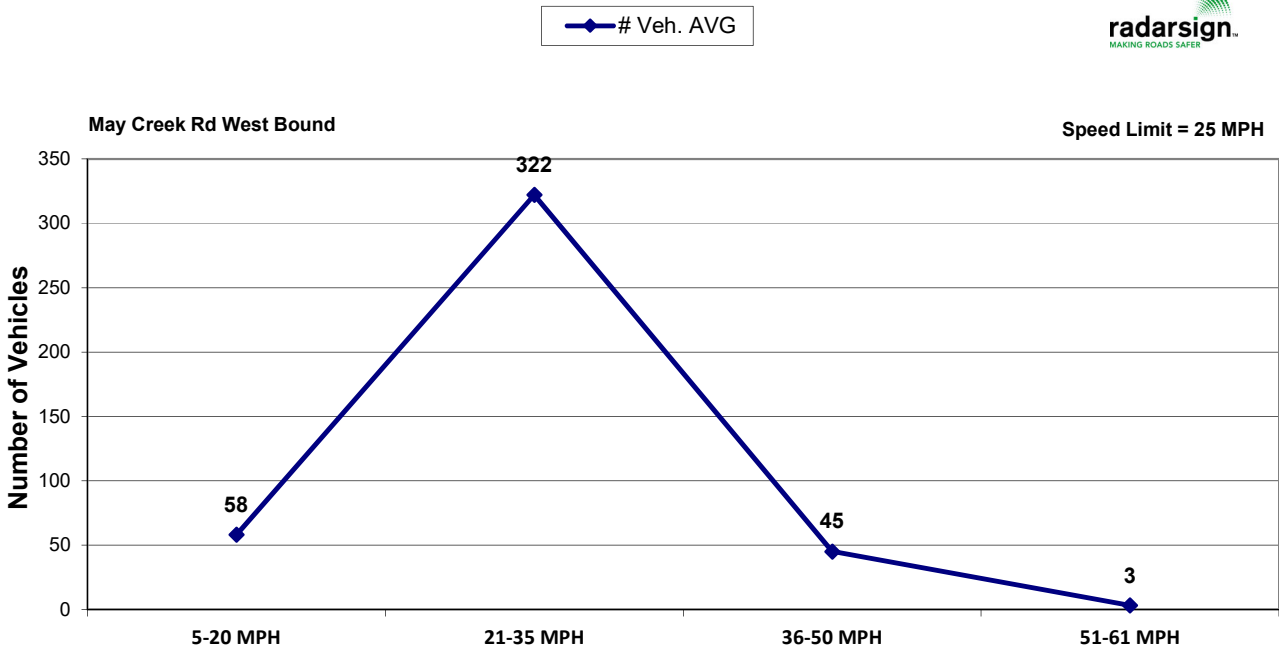

Vehicle Counts by MPH bins (Avg. Speeds)

SUNDAY: November 3, 2019