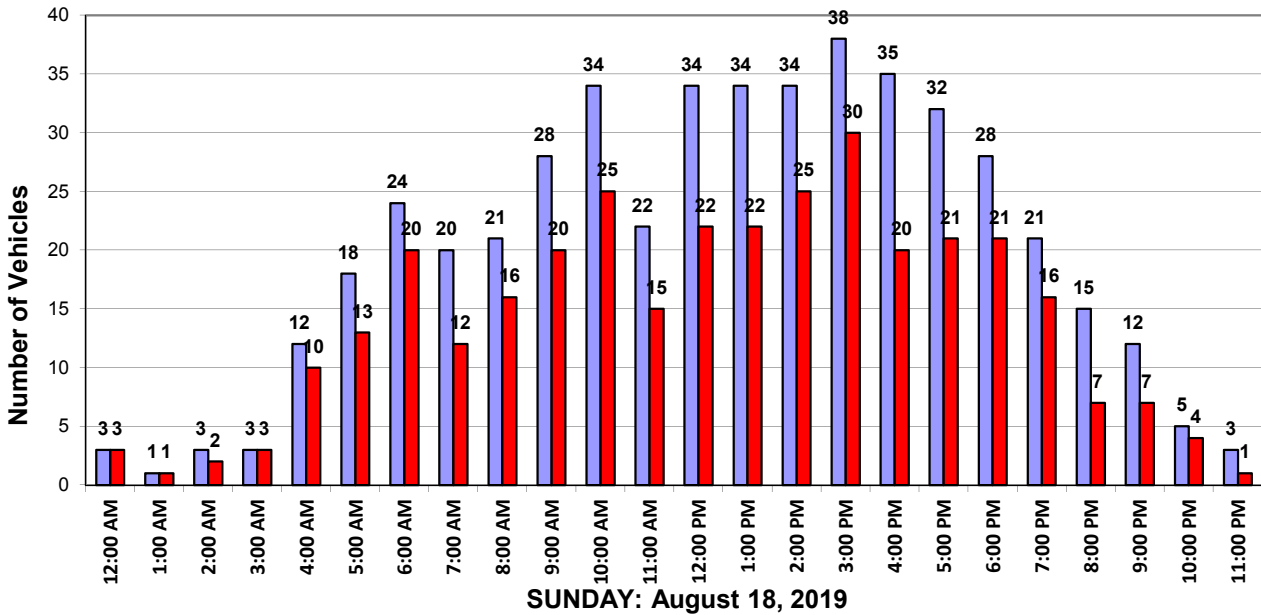

Vehicles and Violators – 60 min segments

■ # Vehicles ■ # Violators

May Creek Rd West Bound

Speed Limit = 25 MPH