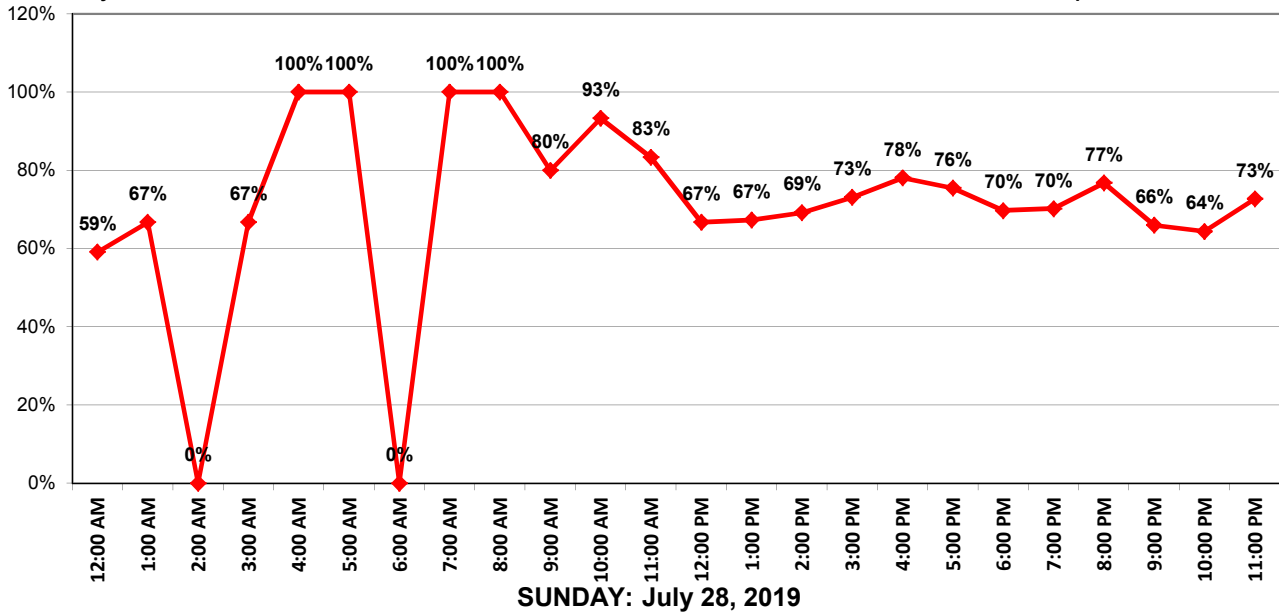

% of Speeders – 60 minute segments

May Creek Rd West Bound

Speed Limit = 25 MPH