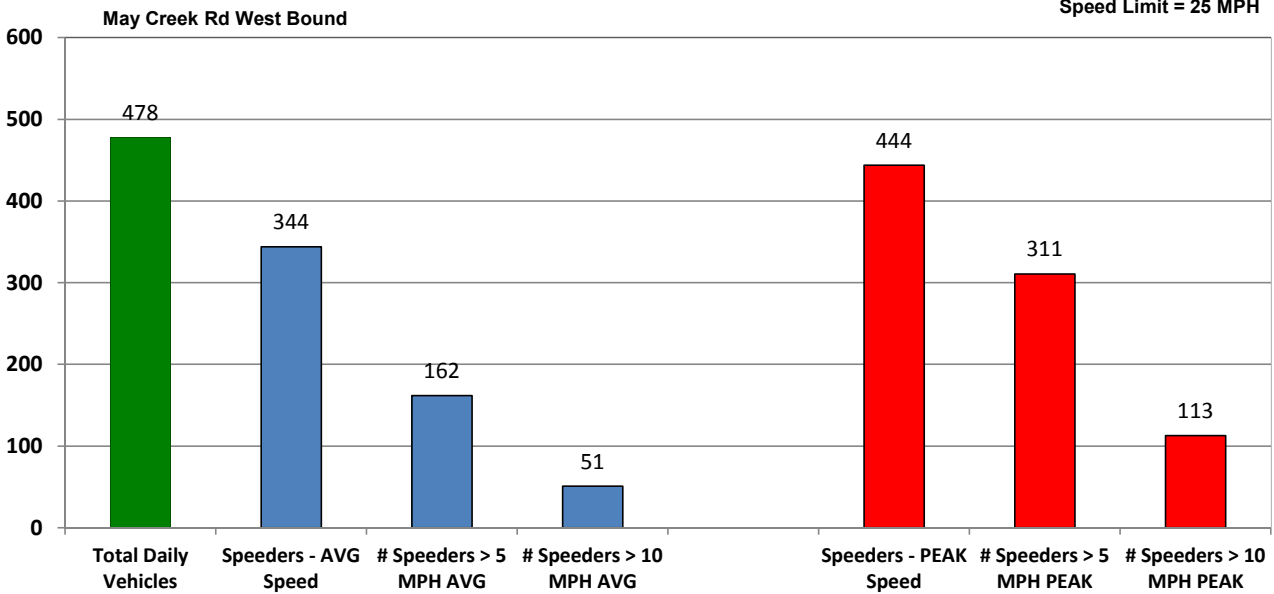

Daily Speed Summary - Vehicle Counts

SUNDAY: August 25, 2019