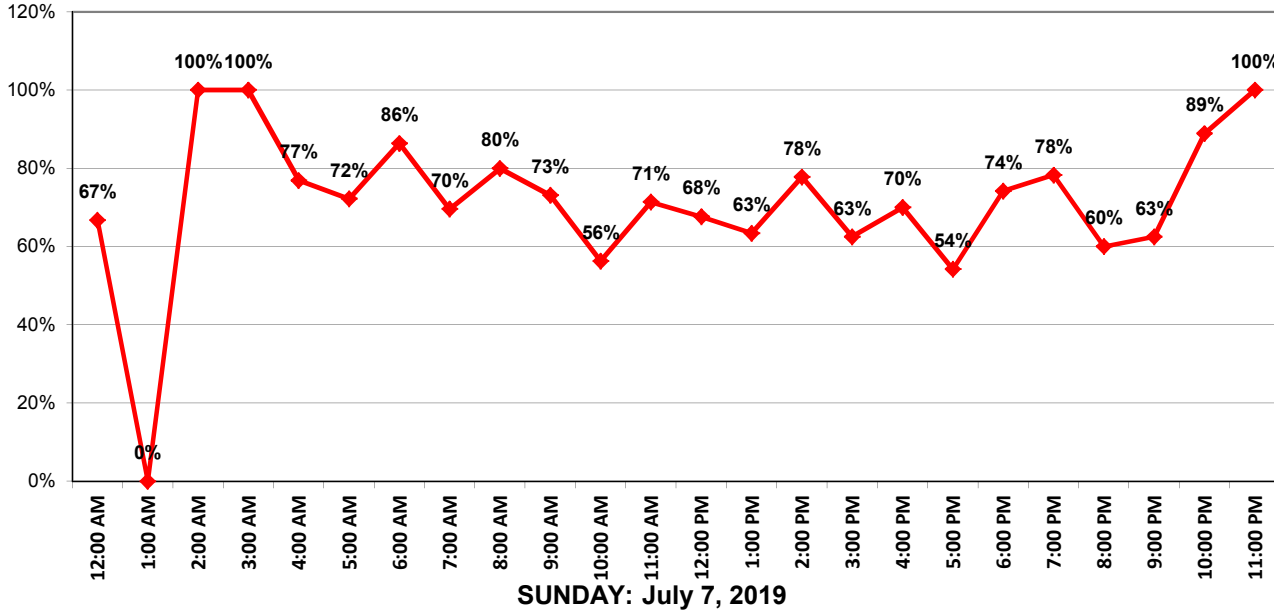

% of Speeders – 60 minute segments

May Creek Rd West Bound

Speed Limit = 25 MPH