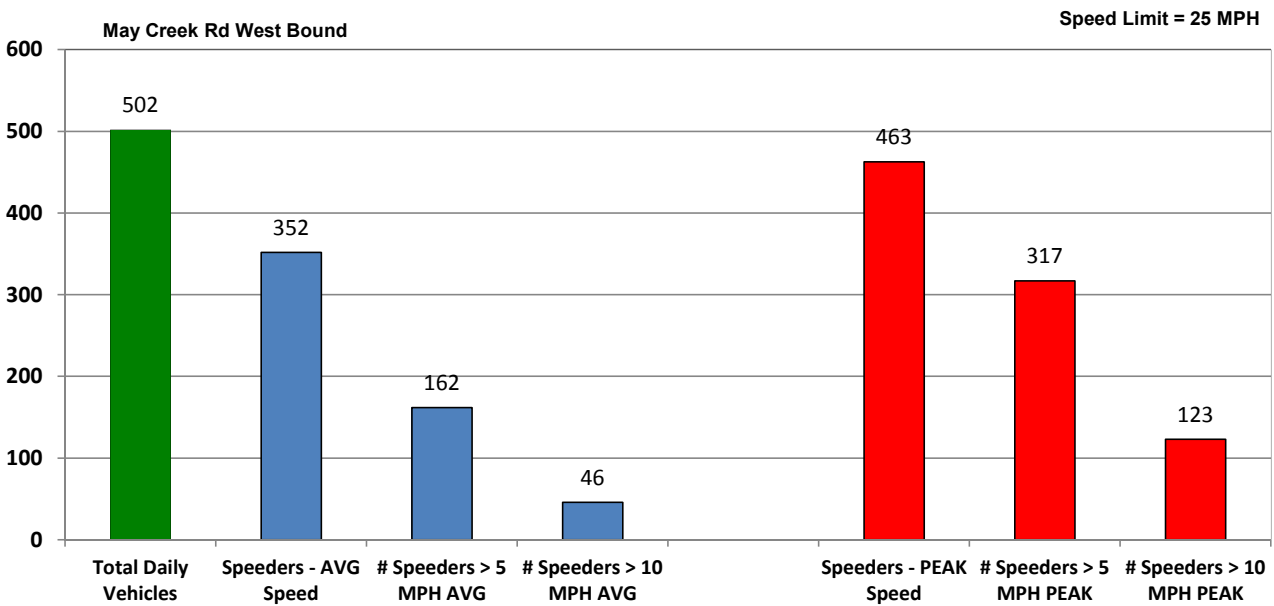

Daily Speed Summary - Vehicle Counts