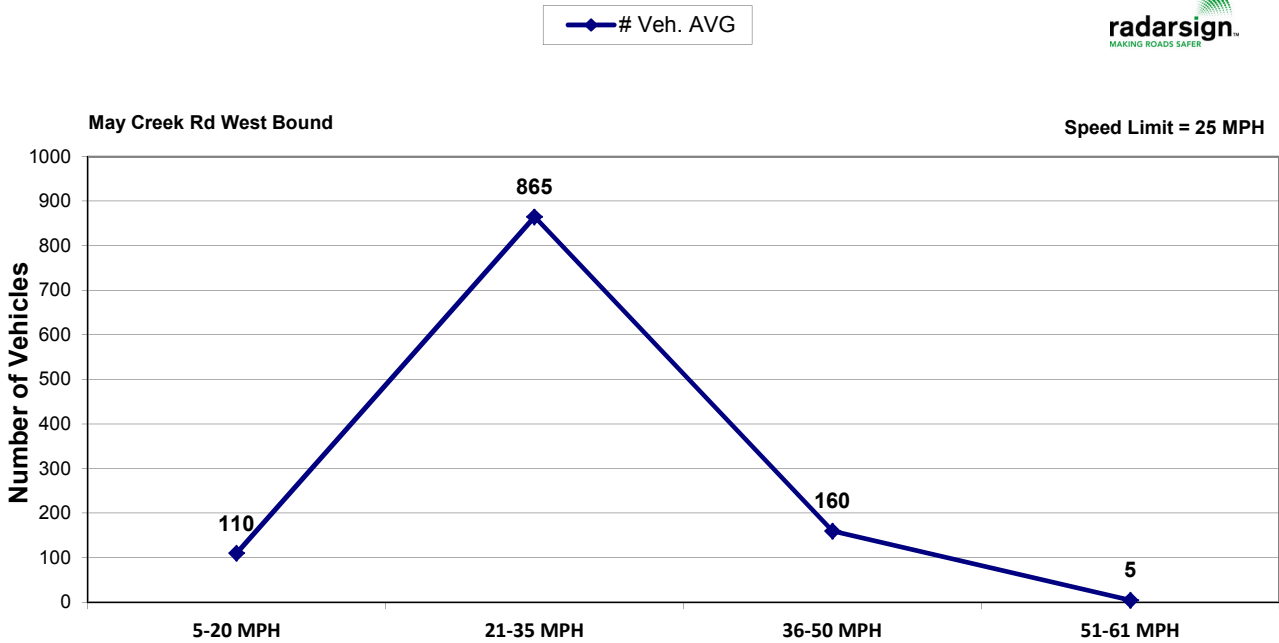

Vehicle Counts by MPH bins (Avg. Speeds)