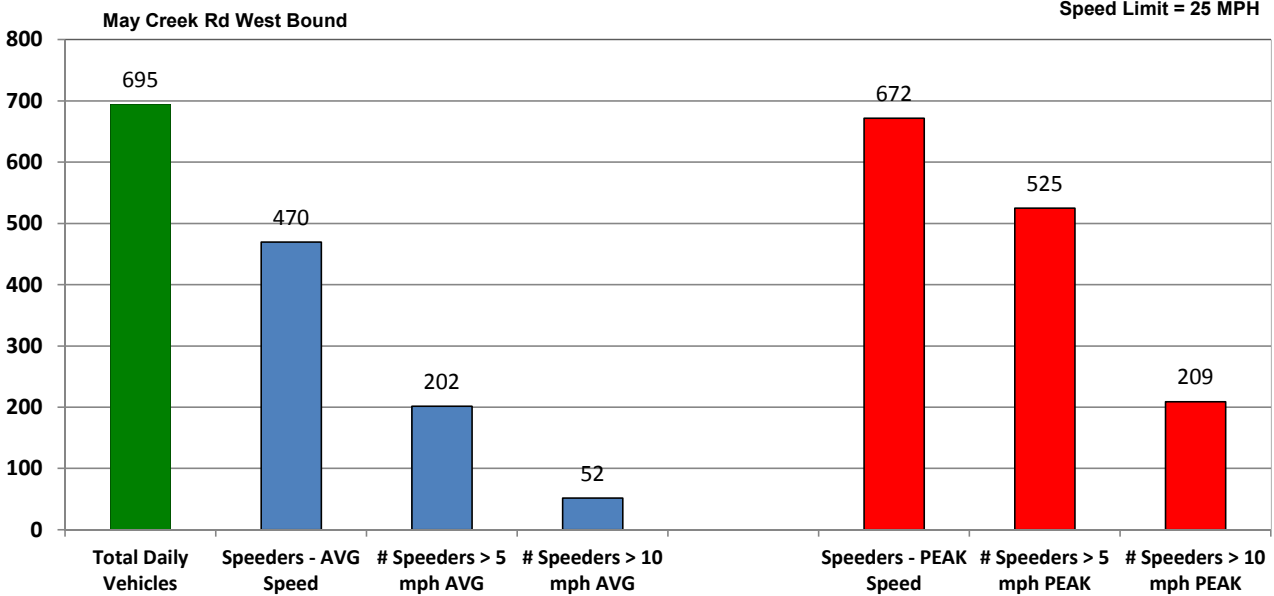

Daily Speed Summary - Vehicle Counts

MONDAY: September 2, 2019