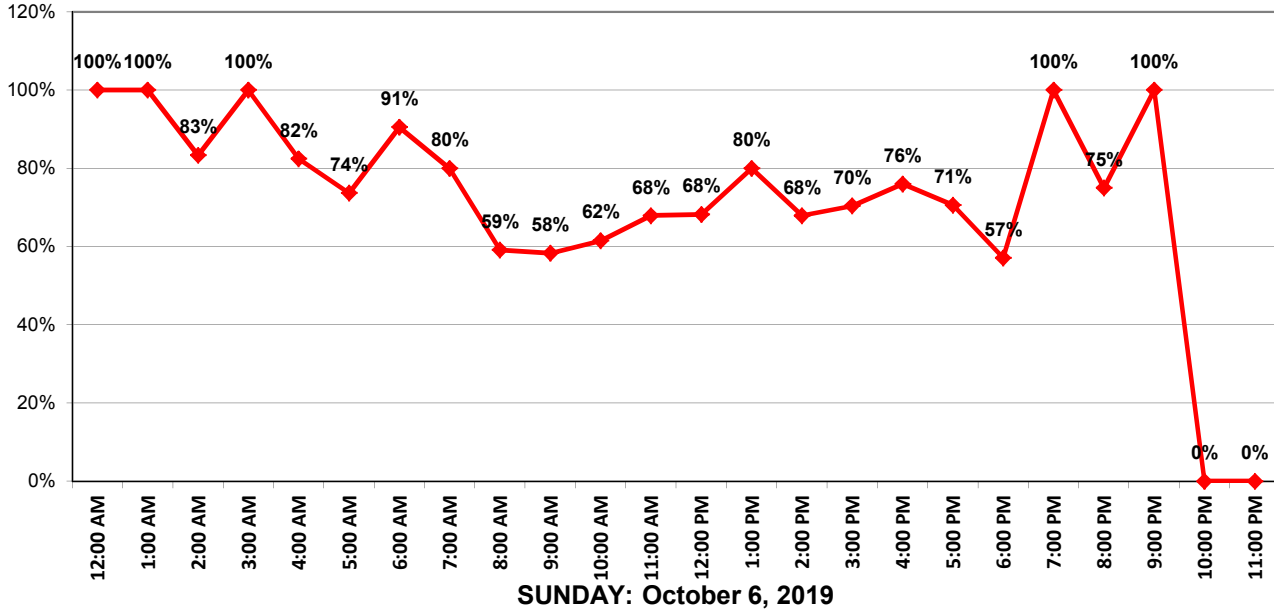

% of Speeders – 60 minute segments

May Creek Rd West Bound

Speed Limit = 25 MPH