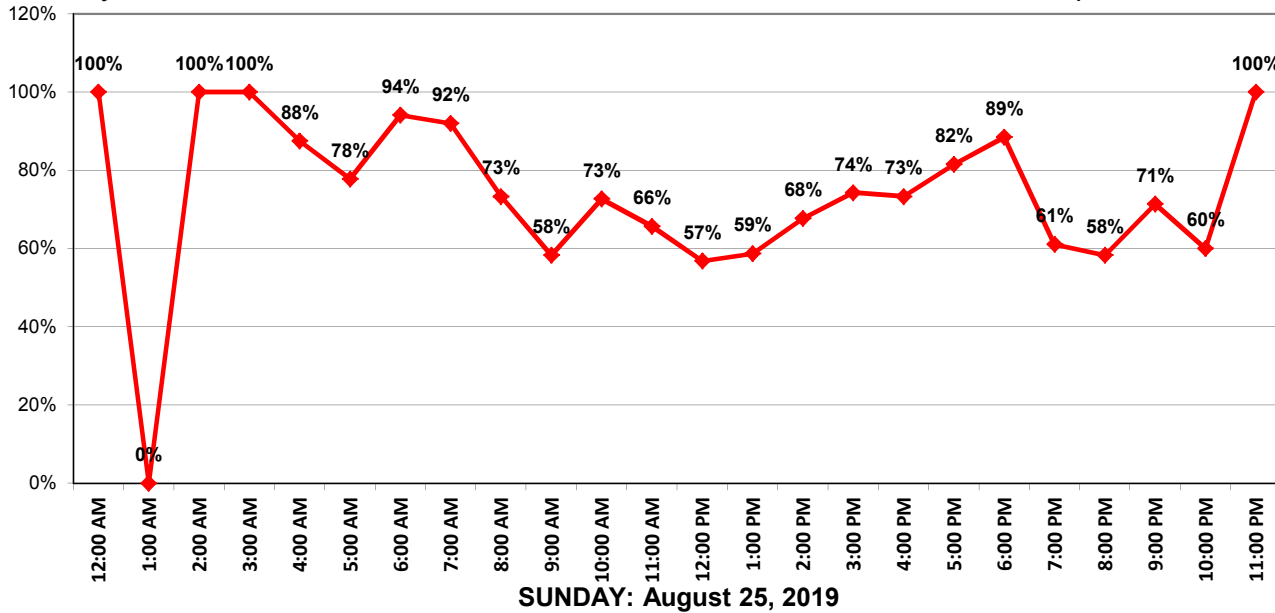

% of Speeders – 60 minute segments

May Creek Rd West Bound

Speed Limit = 25 MPH