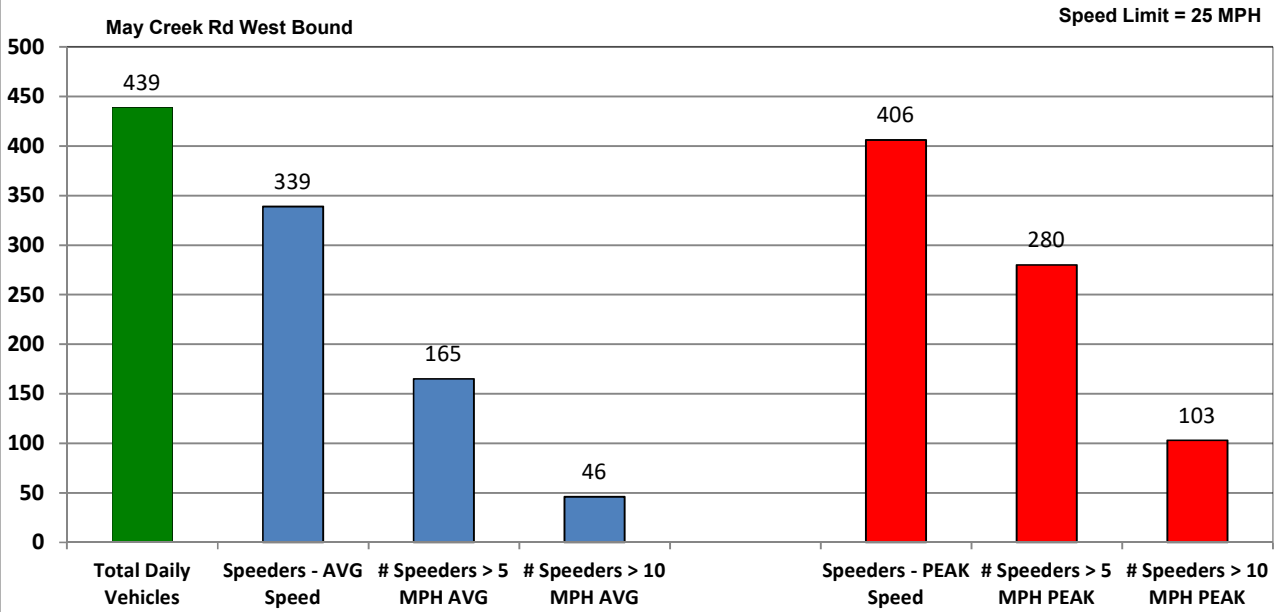

Daily Speed Summary - Vehicle Counts

SUNDAY: October 27, 2019