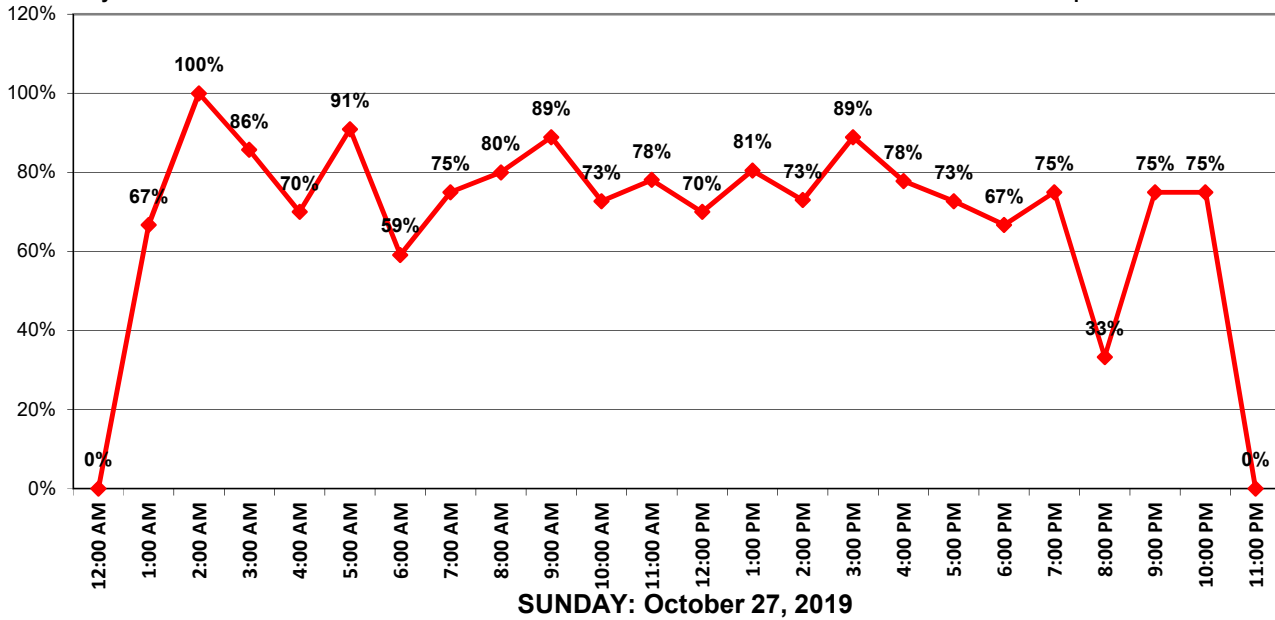

% of Speeders – 60 minute segments

May Creek Rd West Bound

Speed Limit = 25 MPH