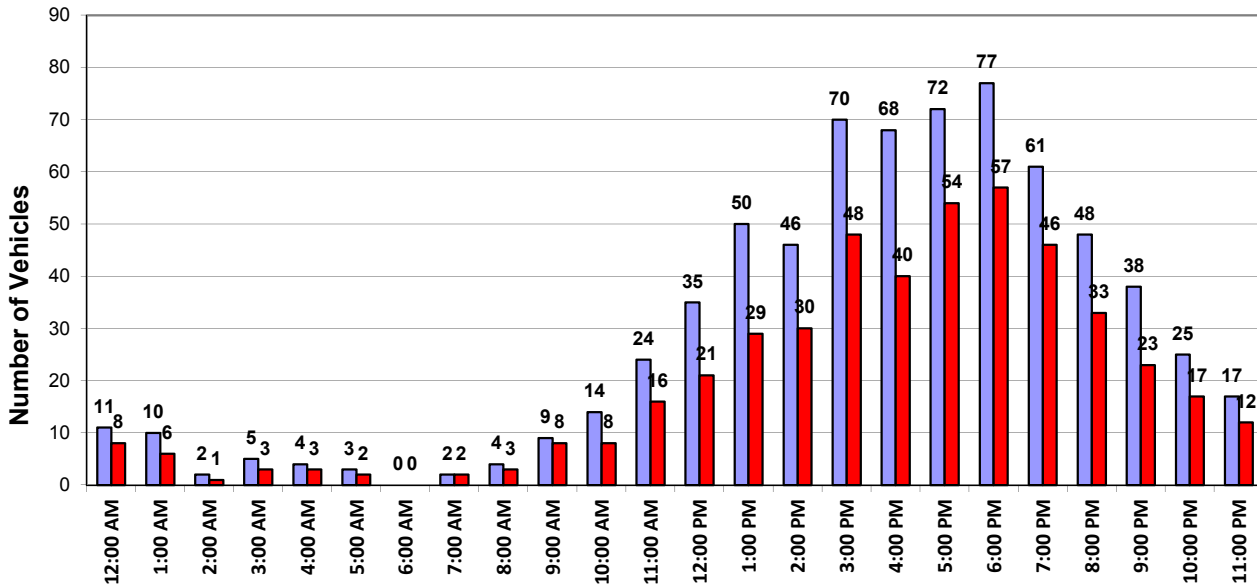

Vehicles and Violators – 60 min segments

■ # Vehicles ■ # Violators

May Creek Rd West Bound

Speed Limit = 25 MPH

MONDAY: September 2, 2019

% of Speeders – 60 minute segments

May Creek Rd West Bound

Speed Limit = 25 MPH