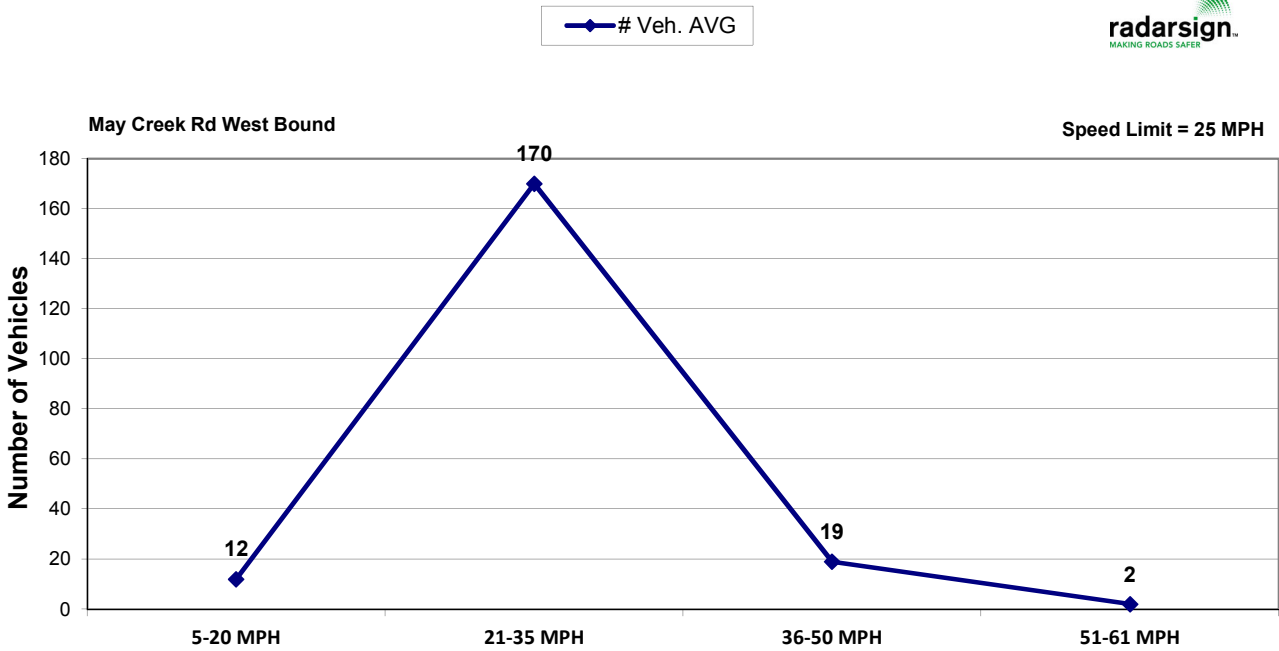

Vehicle Counts by MPH bins (Avg. Speeds)

SUNDAY: September 22, 2019