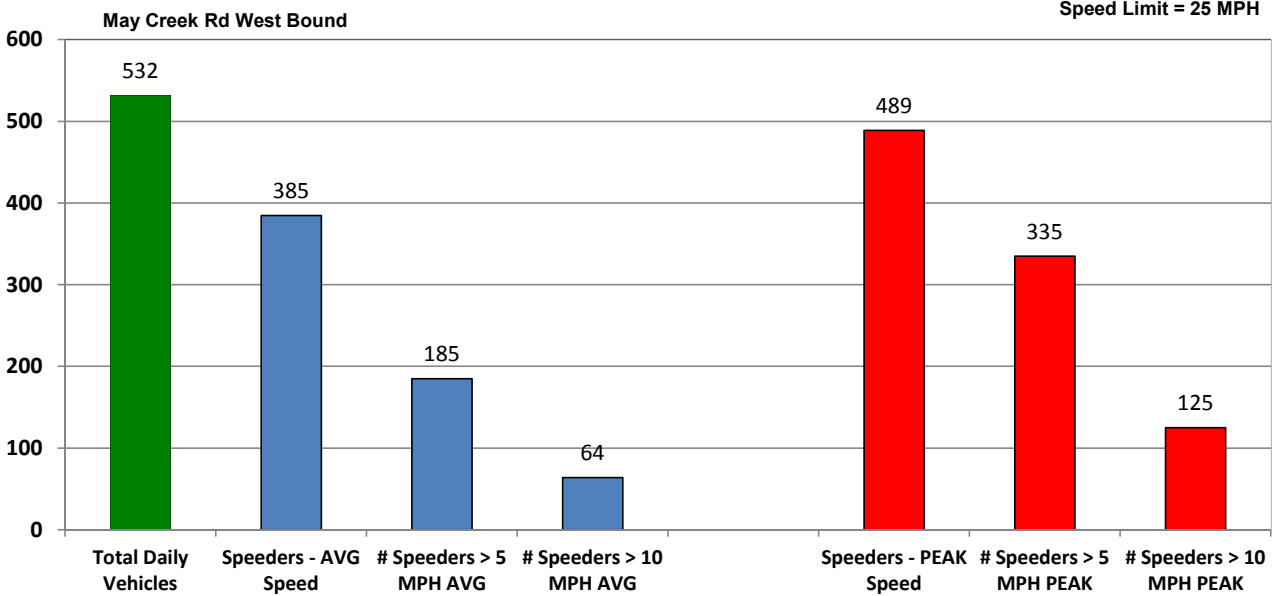

Daily Speed Summary - Vehicle Counts