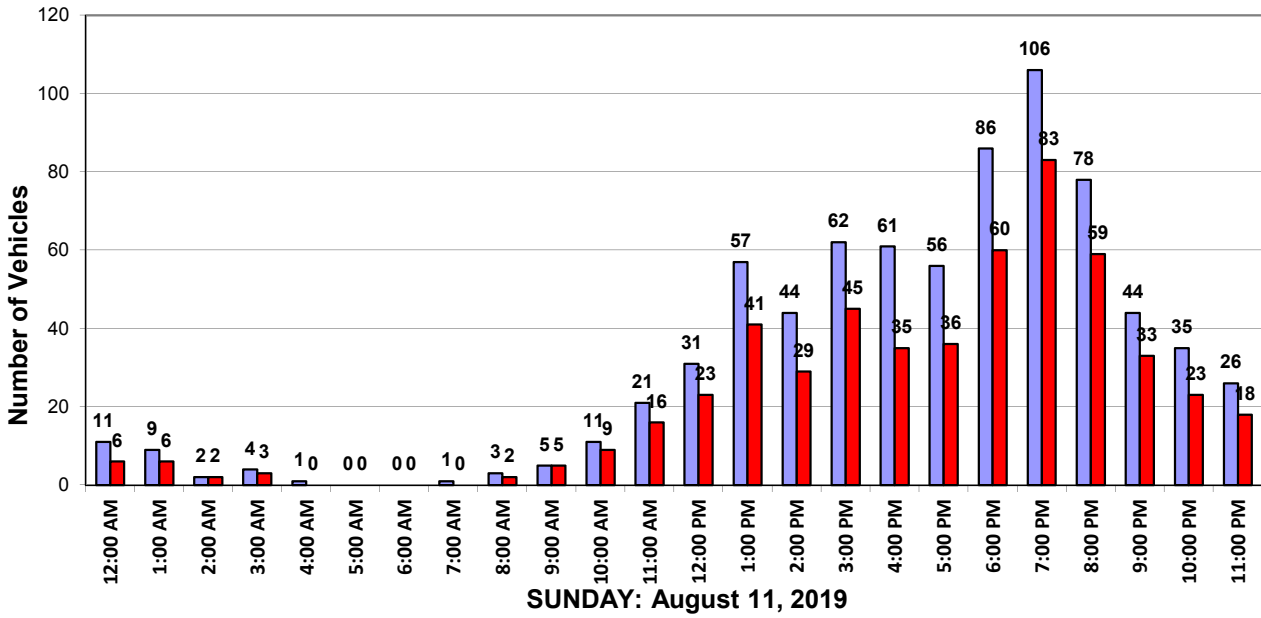

Vehicles and Violators – 60 min segments

■ # Vehicles ■ # Violators

May Creek Rd West Bound

Speed Limit = 25 MPH