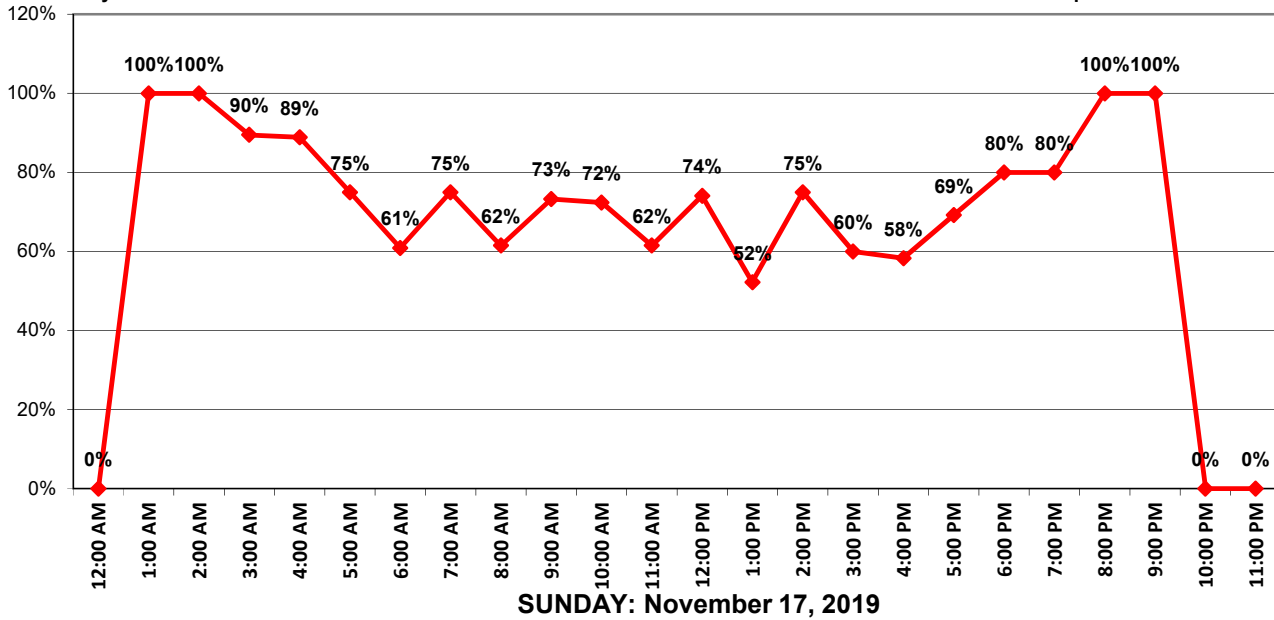

% of Speeders – 60 minute segments

May Creek Rd West Bound

Speed Limit = 25 MPH