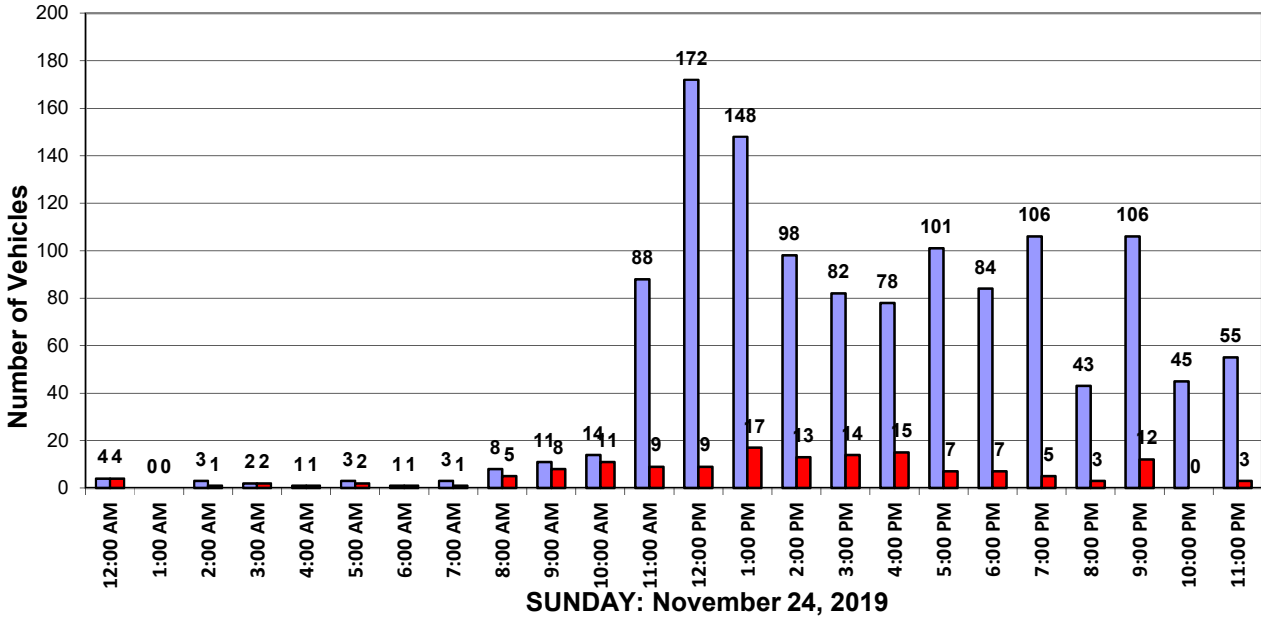

Vehicles and Violators – 60 min segments

■ # Vehicles ■ # Violators

May Creek Rd West Bound

Speed Limit = 25 MPH