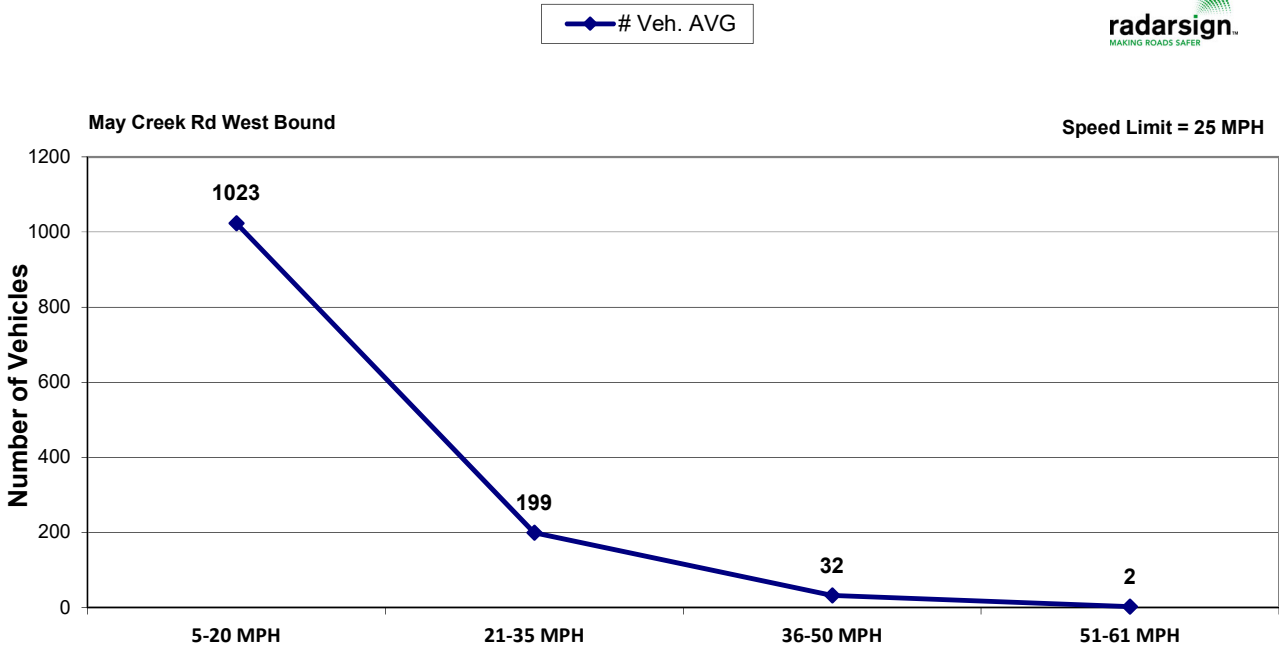

Vehicle Counts by MPH bins (Avg. Speeds)

SUNDAY: November 24, 2019