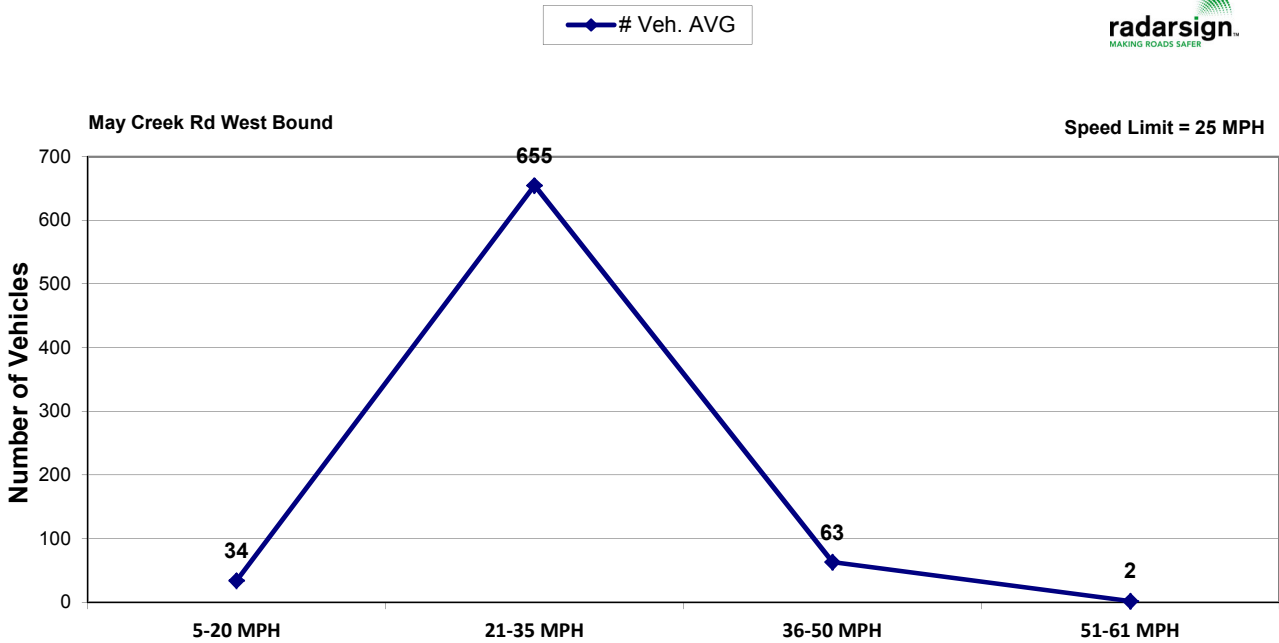

Vehicle Counts by MPH bins (Avg. Speeds)

SUNDAY: August 11, 2019