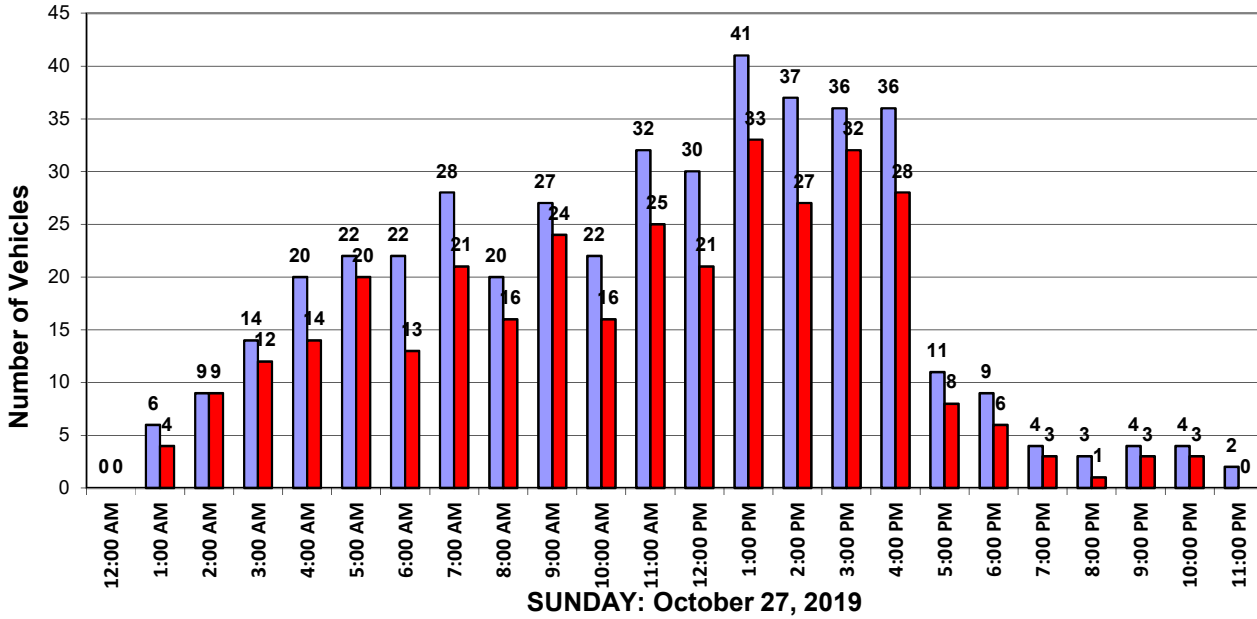

Vehicles and Violators – 60 min segments

■ # Vehicles ■ # Violators

May Creek Rd West Bound

Speed Limit = 25 MPH