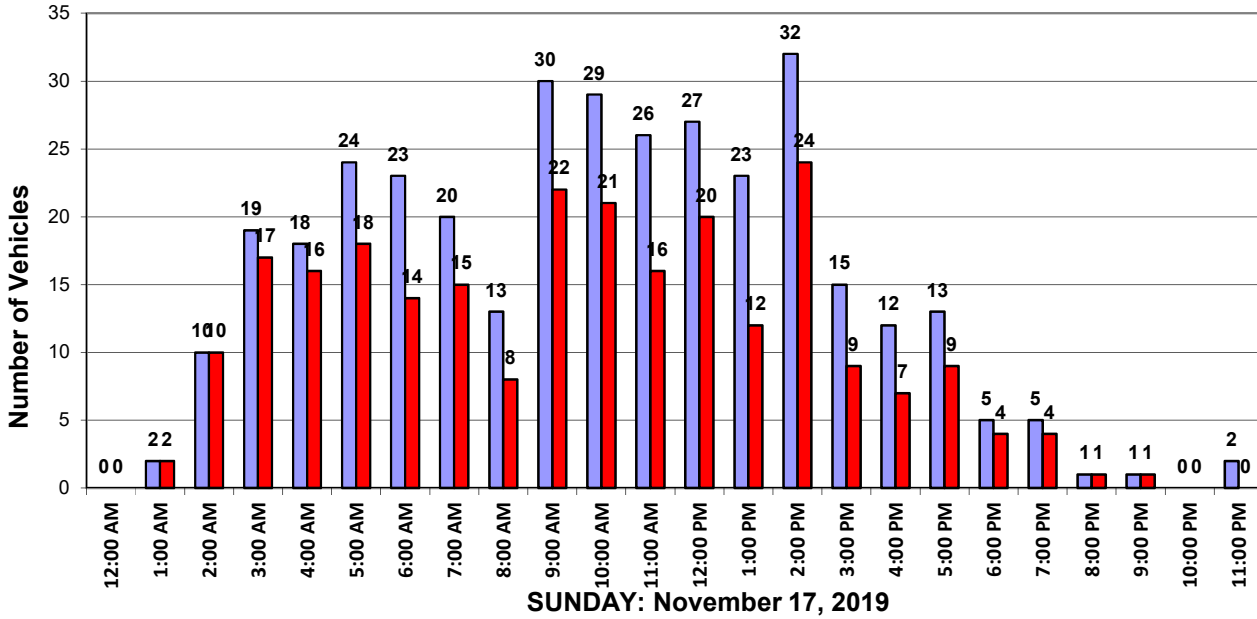

Vehicles and Violators – 60 min segments

■ # Vehicles ■ # Violators

May Creek Rd West Bound

Speed Limit = 25 MPH