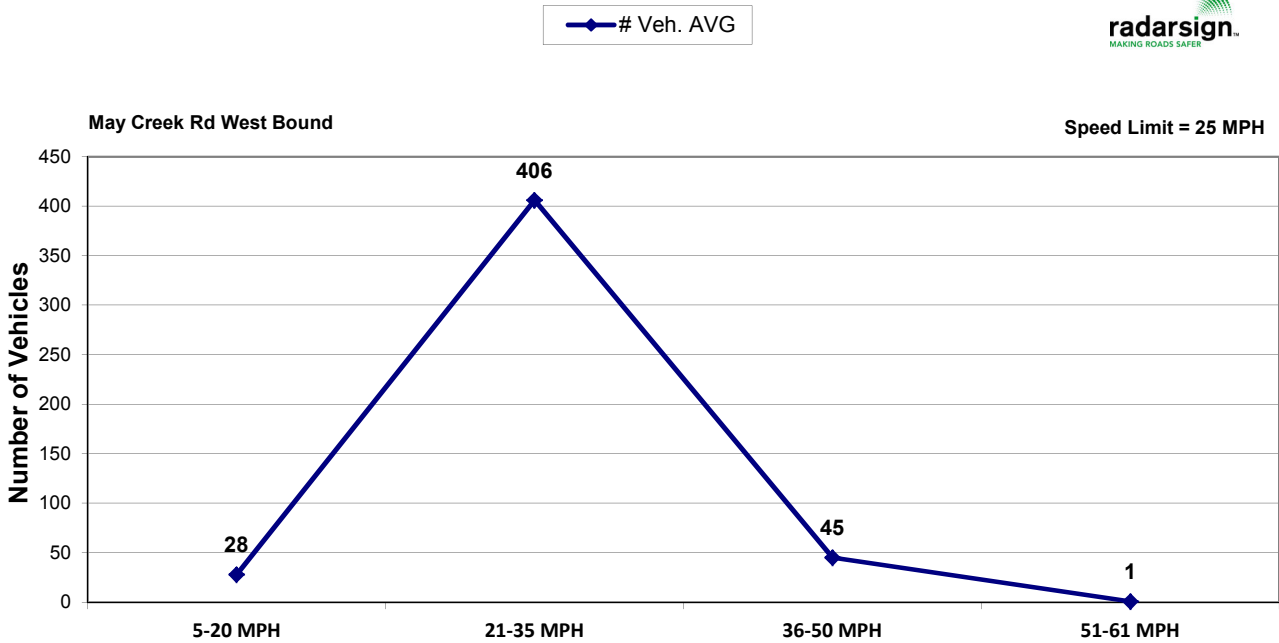

Vehicle Counts by MPH bins (Avg. Speeds)

SUNDAY: August 18, 2019