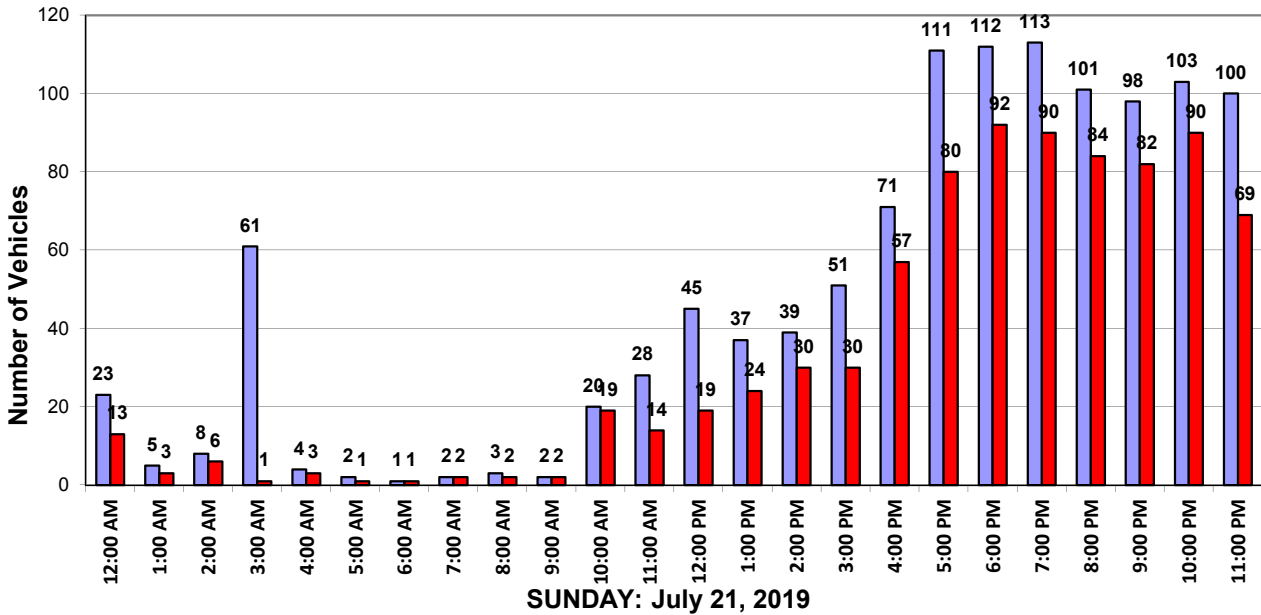

Vehicles and Violators – 60 min segments

■ # Vehicles ■ # Violators

May Creek Rd West Bound

Speed Limit = 25 MPH