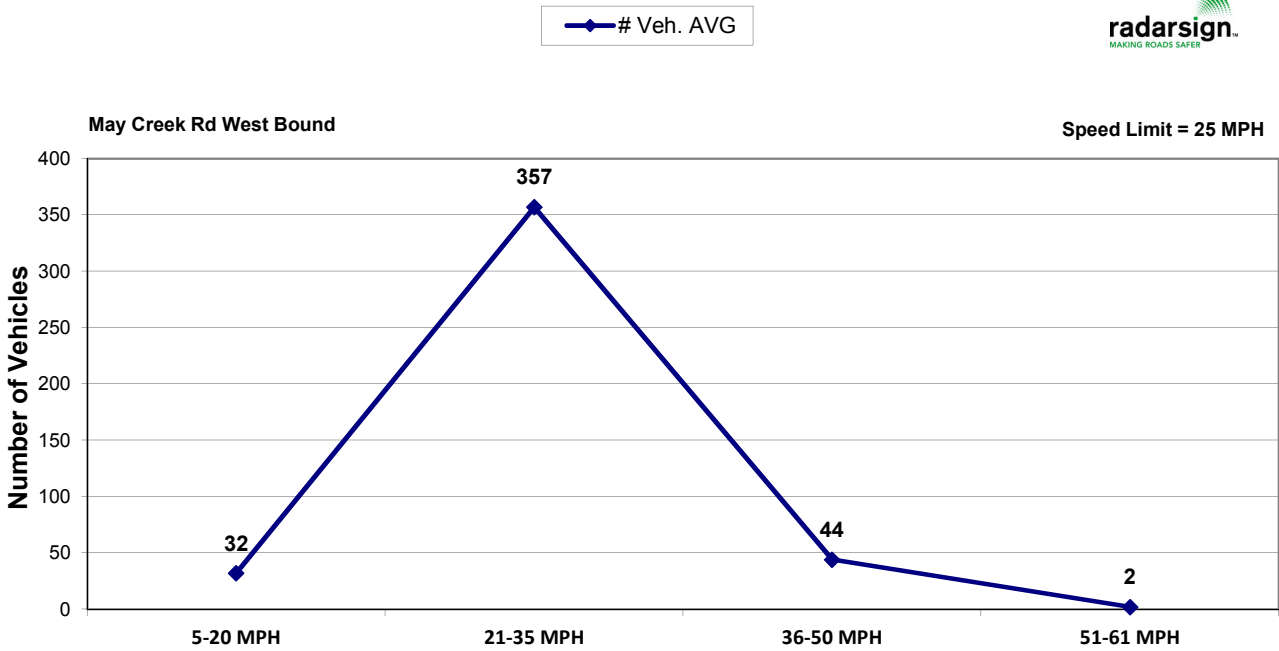

Vehicle Counts by MPH bins (Avg. Speeds)

SUNDAY: September 8, 2019