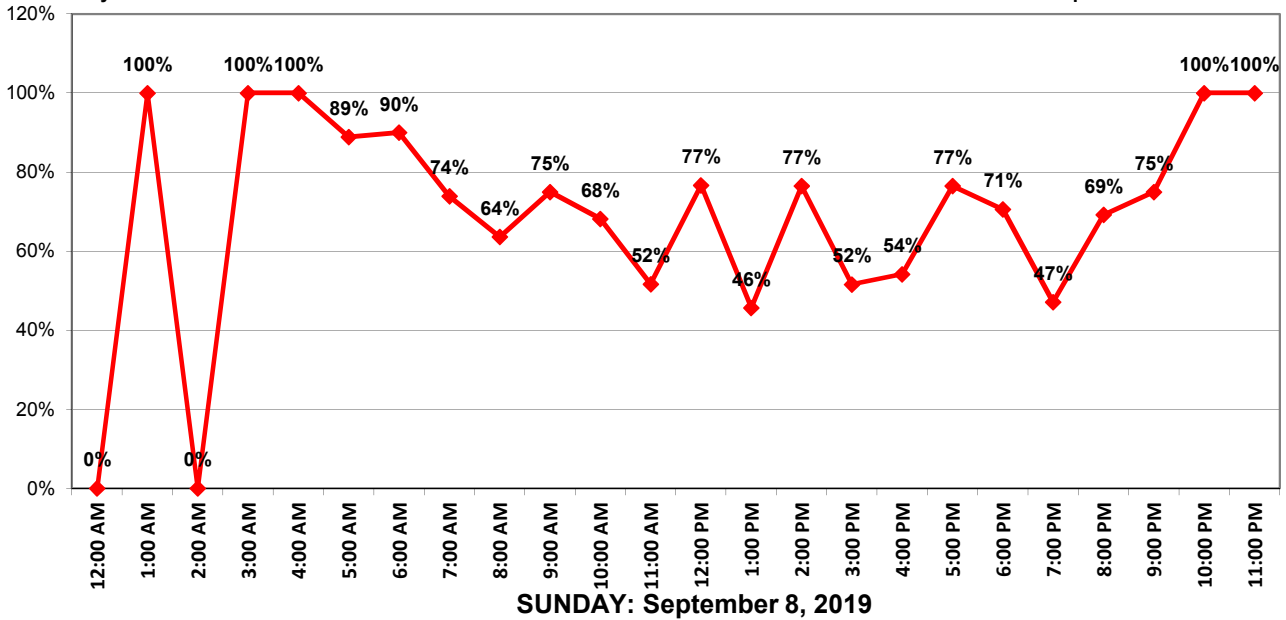

% of Speeders – 60 minute segments

May Creek Rd West Bound

Speed Limit = 25 MPH