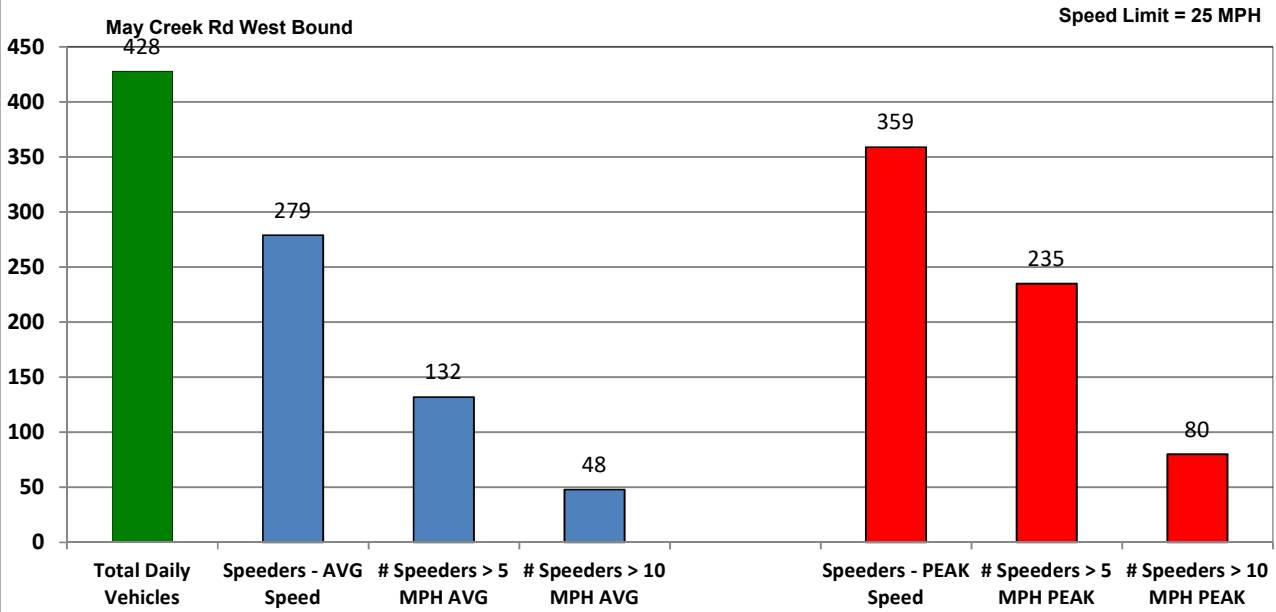

Daily Speed Summary - Vehicle Counts

SUNDAY: November 3, 2019