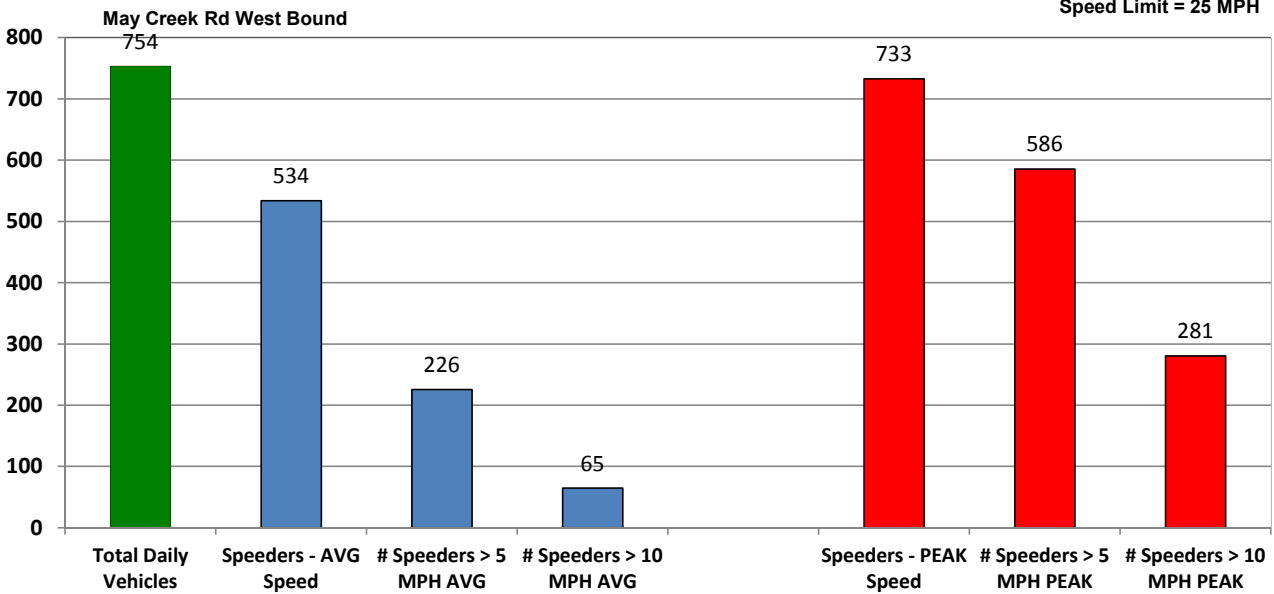

Daily Speed Summary - Vehicle Counts

SUNDAY: August 11, 2019