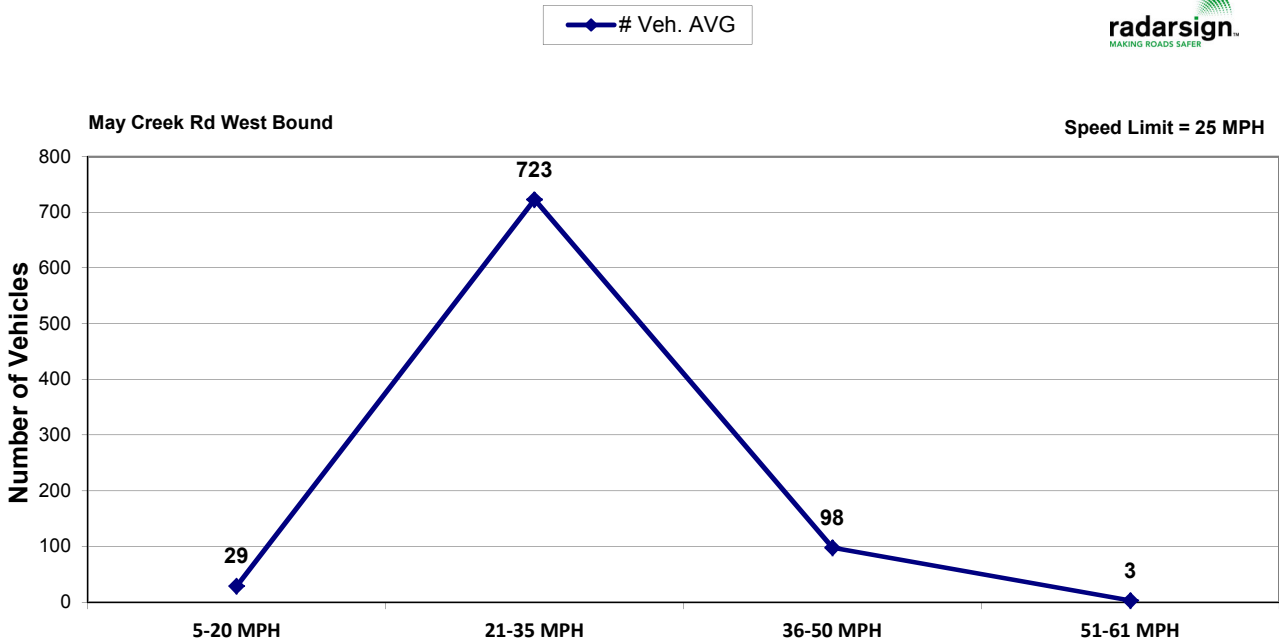

Vehicle Counts by MPH bins (Avg. Speeds)

SUNDAY: July 28, 2019