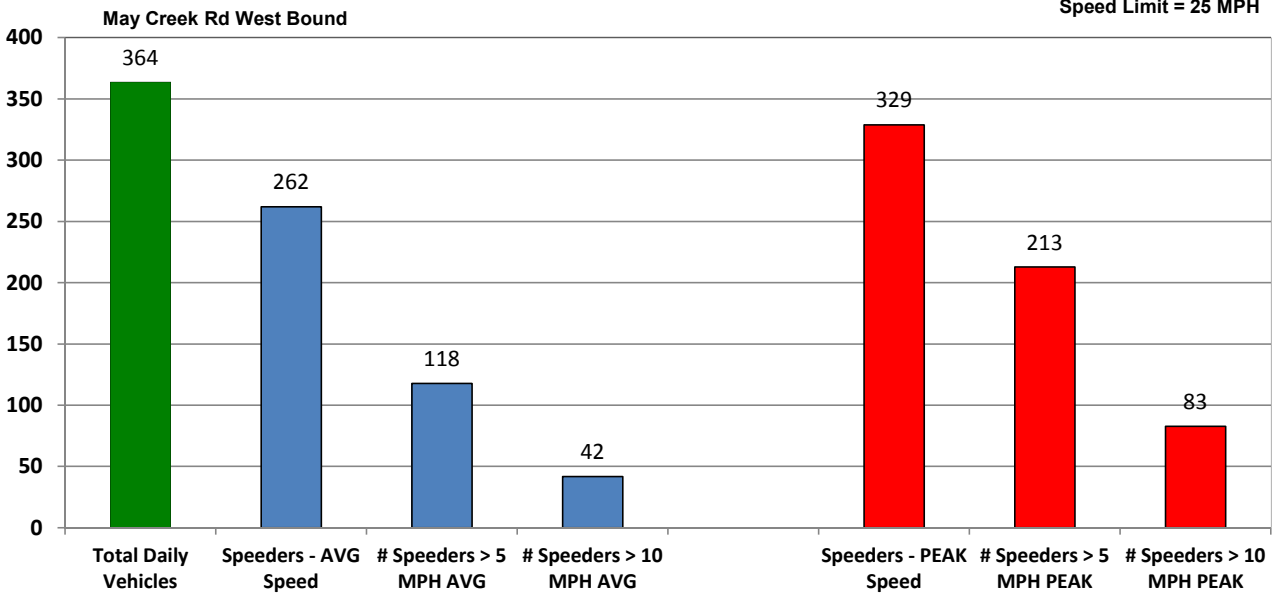

Daily Speed Summary - Vehicle Counts

SUNDAY: October 6, 2019