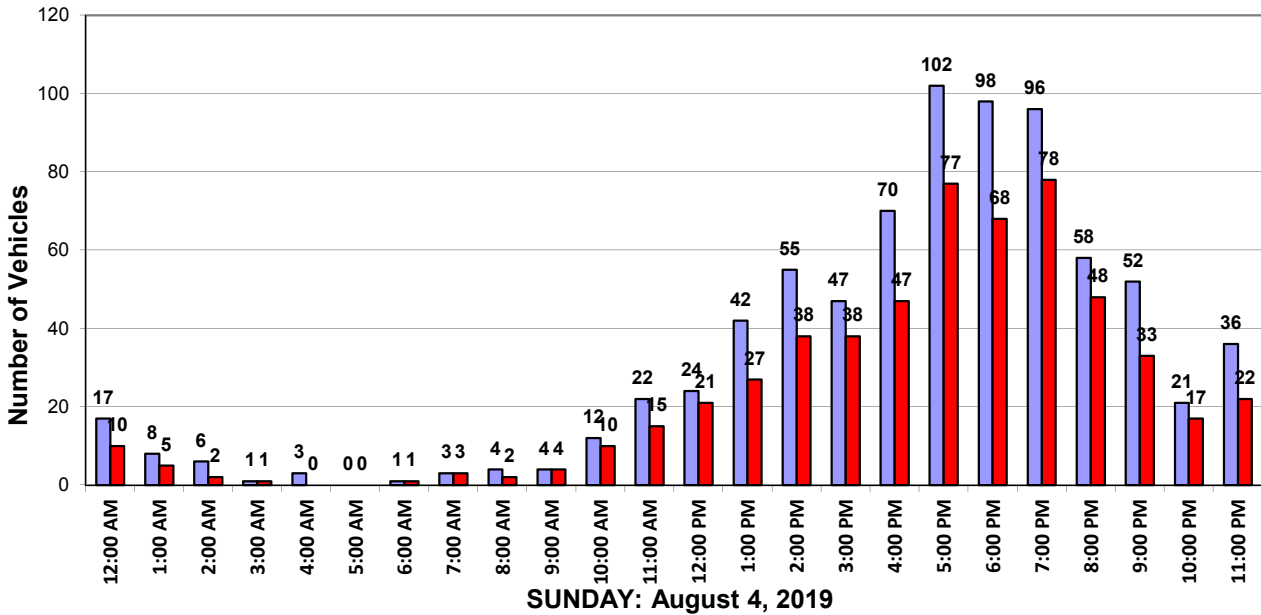

Vehicles and Violators – 60 min segments

■ # Vehicles ■ # Violators

May Creek Rd West Bound

Speed Limit = 25 MPH