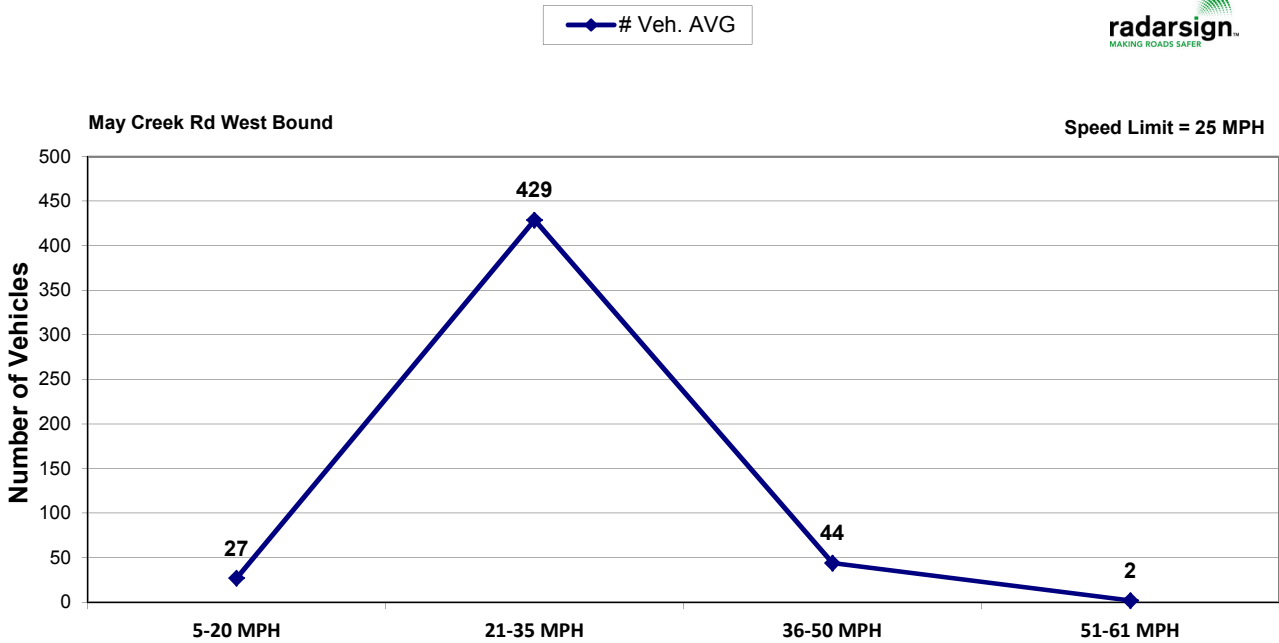

Vehicle Counts by MPH bins (Avg. Speeds)