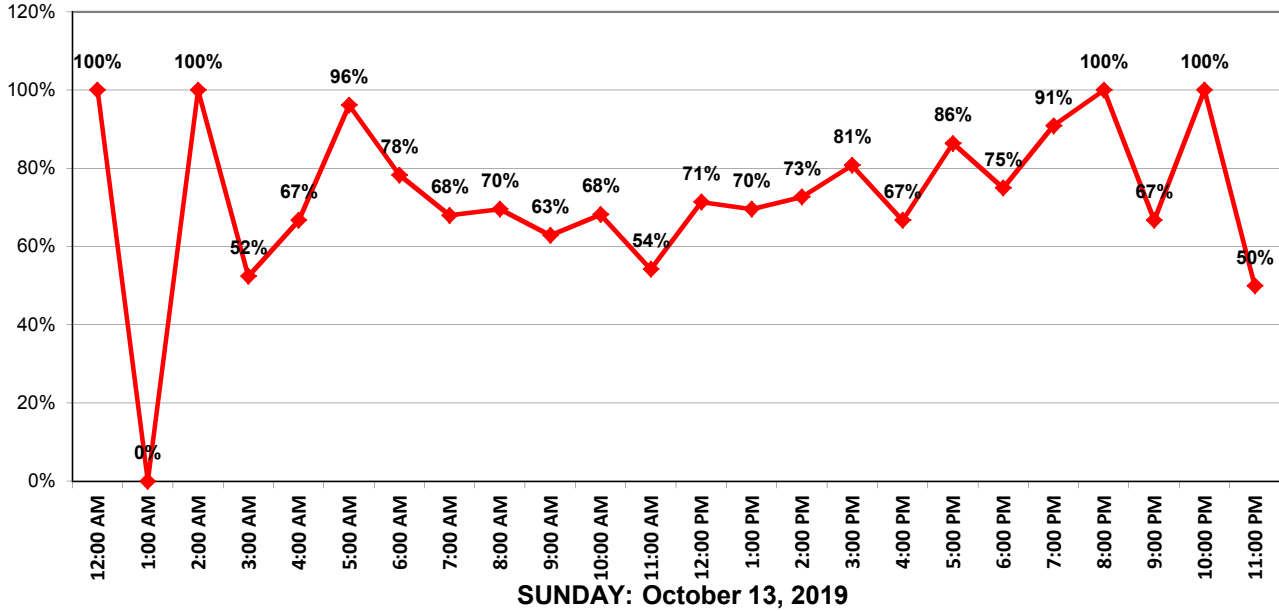

% of Speeders – 60 minute segments

May Creek Rd West Bound

Speed Limit = 25 MPH