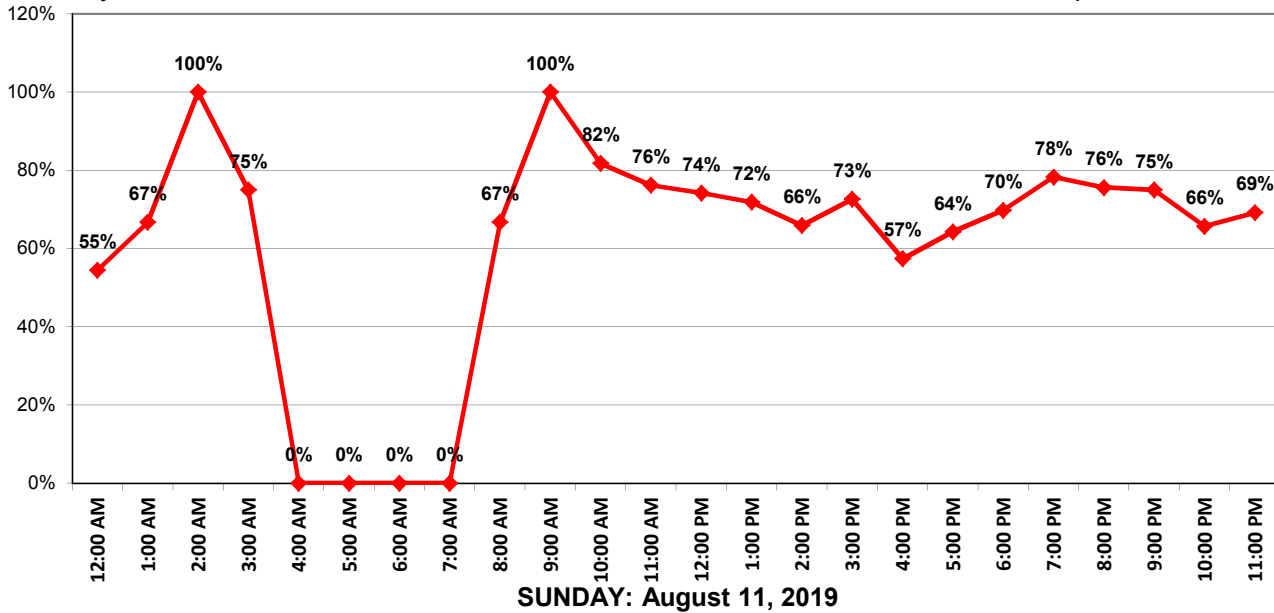

% of Speeders – 60 minute segments

May Creek Rd West Bound

Speed Limit = 25 MPH