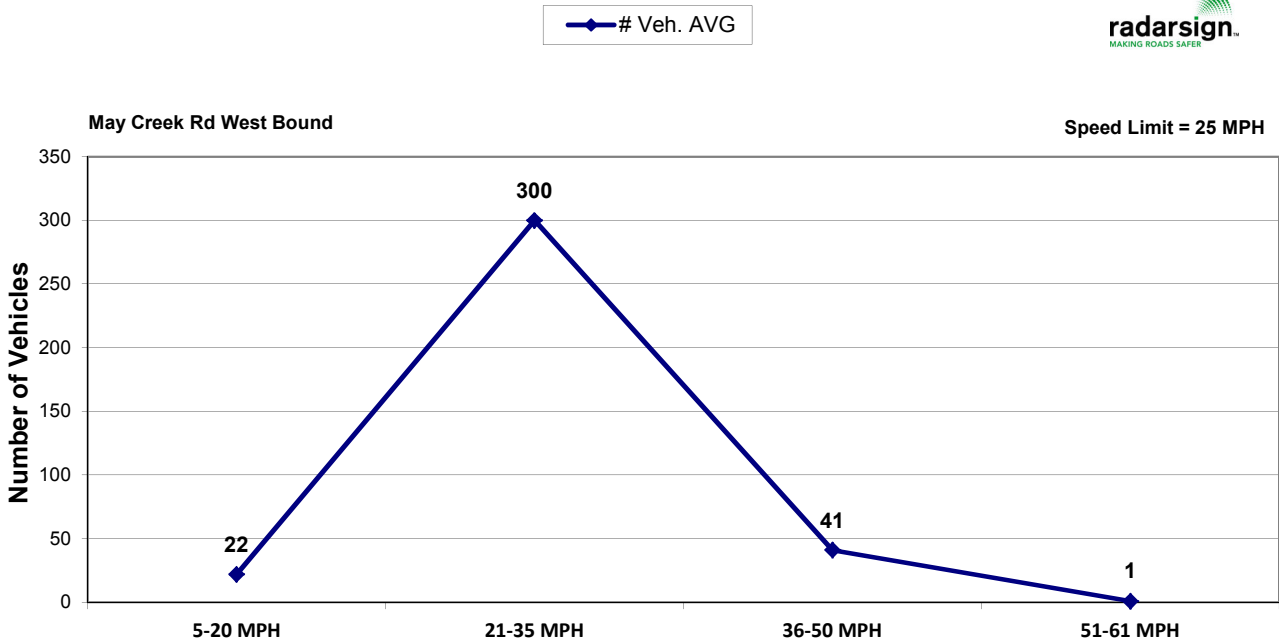

Vehicle Counts by MPH bins (Avg. Speeds)

SUNDAY: October 6, 2019