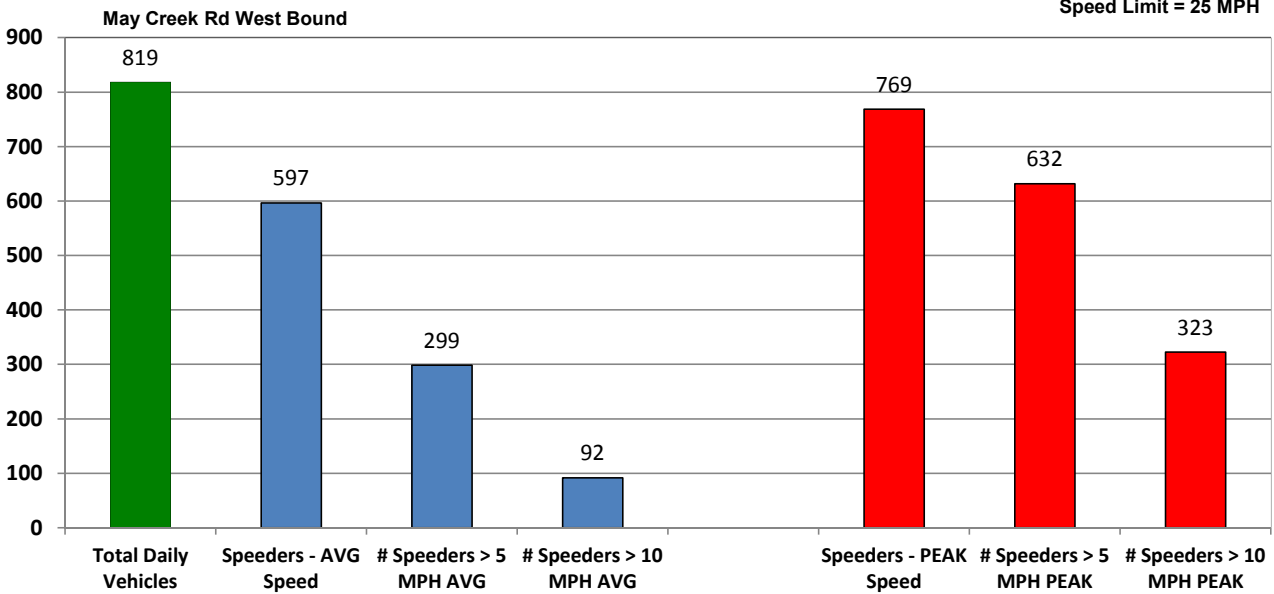

Daily Speed Summary - Vehicle Counts

SUNDAY: October 20, 2019