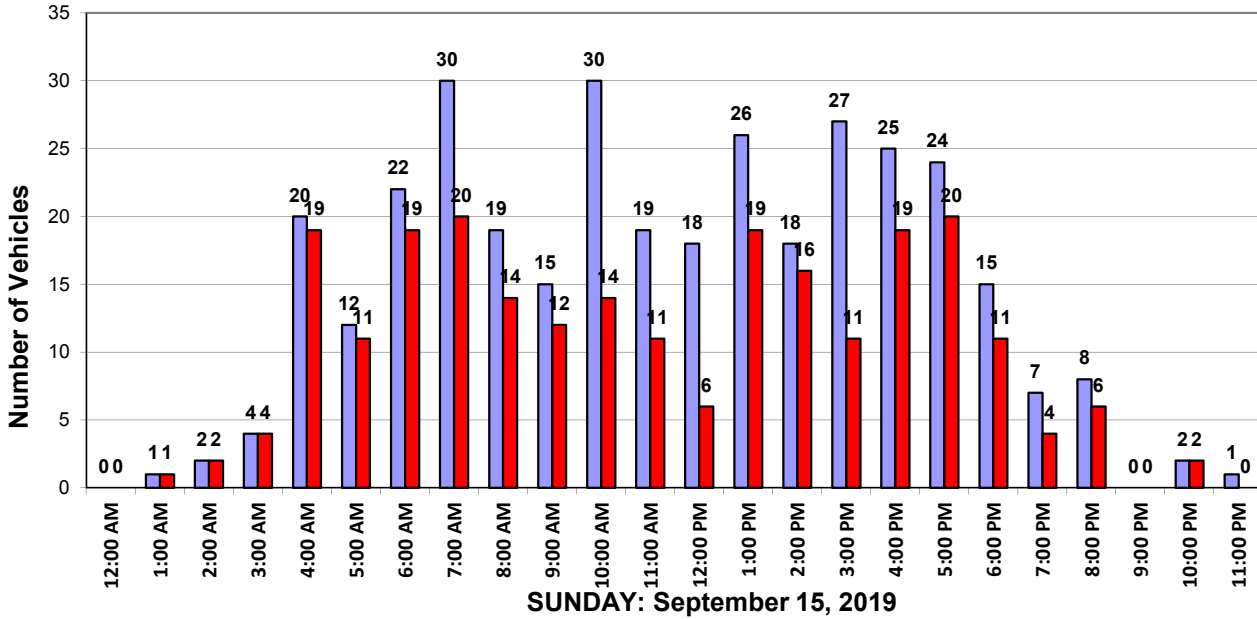

Vehicles and Violators – 60 min segments

■ # Vehicles ■ # Violators

May Creek Rd West Bound

Speed Limit = 25 MPH