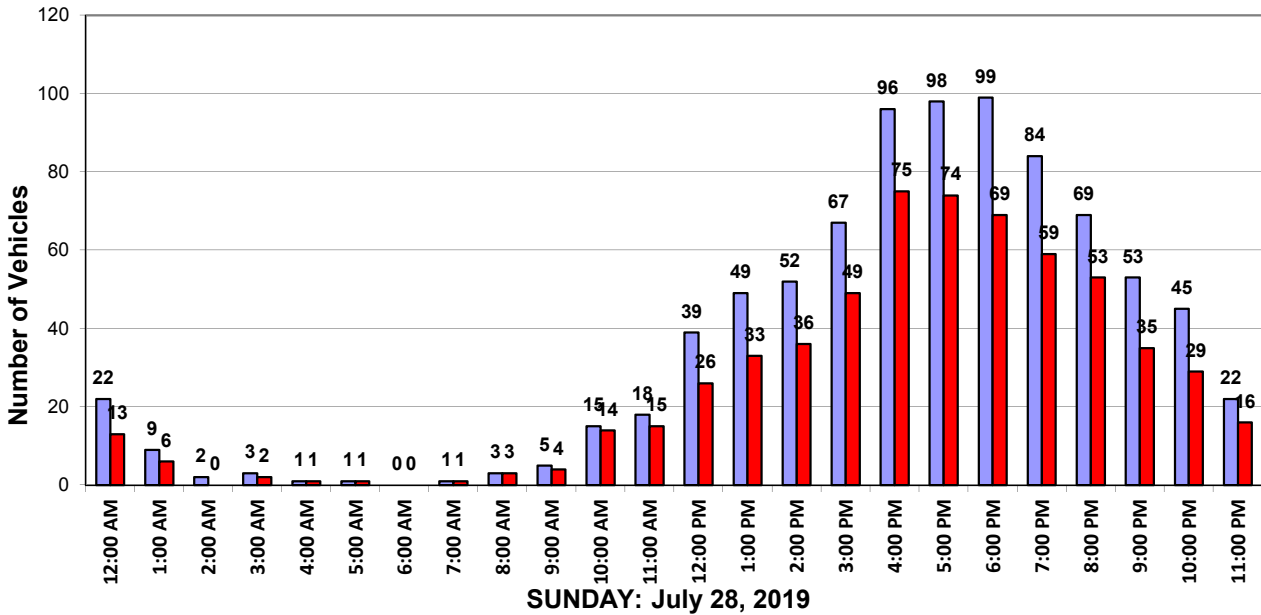

Vehicles and Violators – 60 min segments

■ # Vehicles ■ # Violators

May Creek Rd West Bound

Speed Limit = 25 MPH