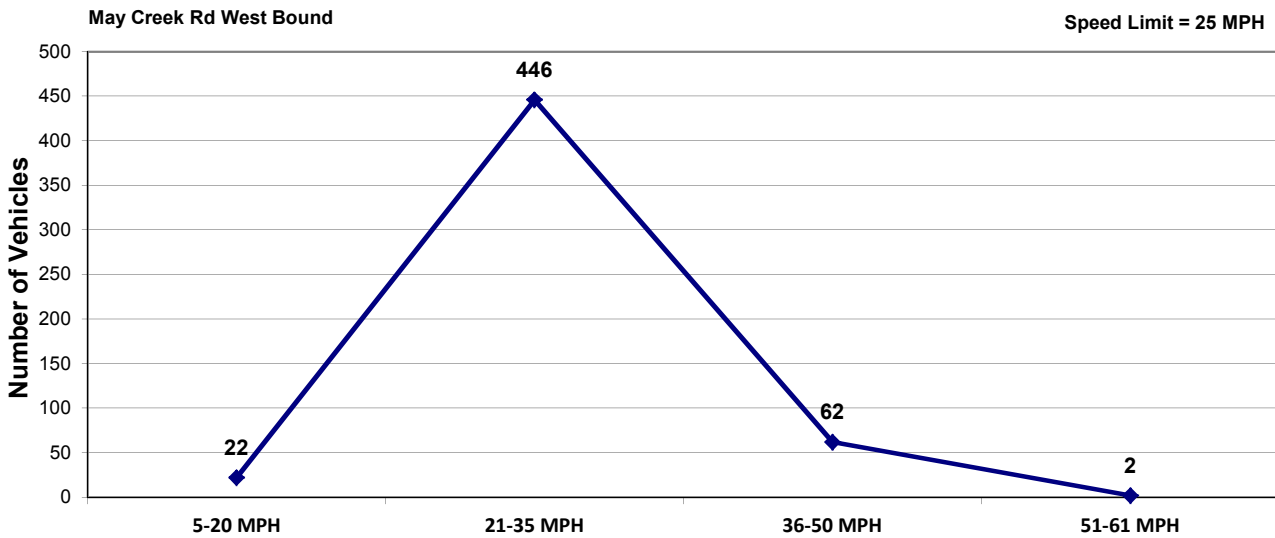

Vehicle Counts by MPH bins (Avg. Speeds)