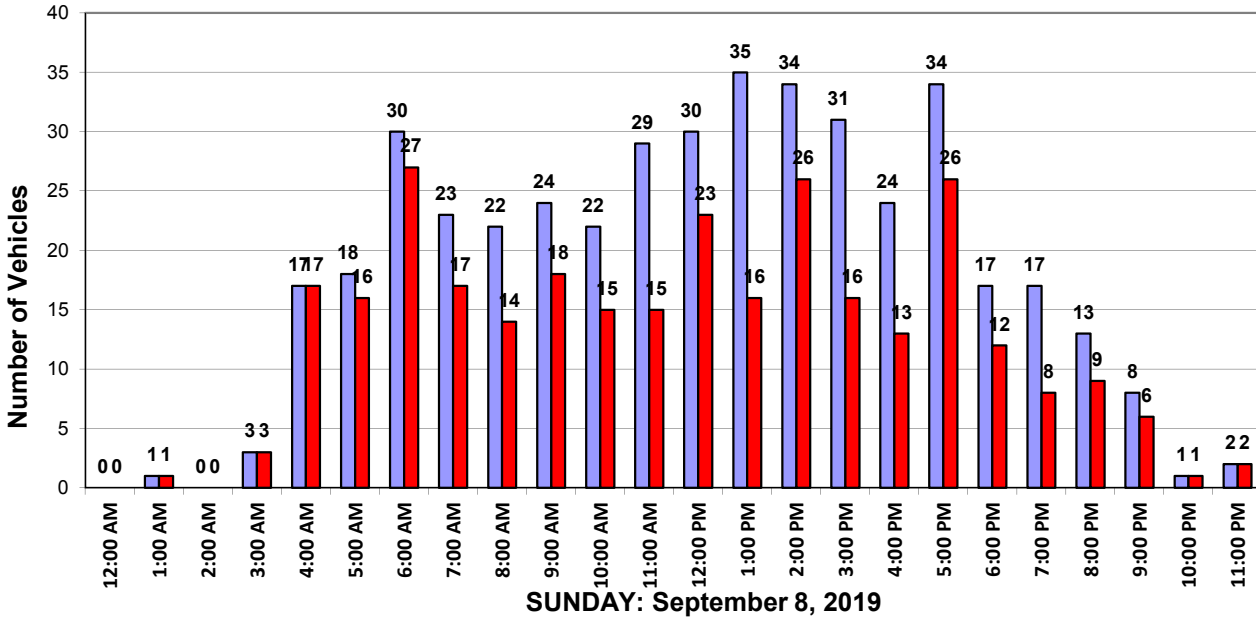

Vehicles and Violators – 60 min segments

■ # Vehicles ■ # Violators

May Creek Rd West Bound

Speed Limit = 25 MPH