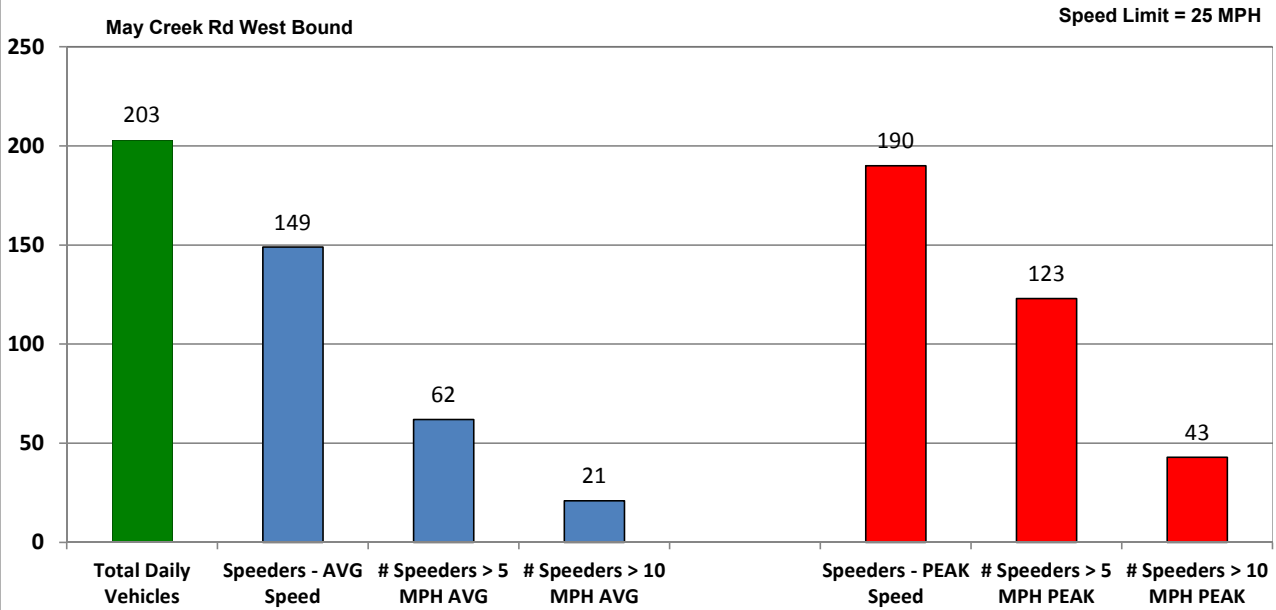

Daily Speed Summary - Vehicle Counts

SUNDAY: September 22, 2019