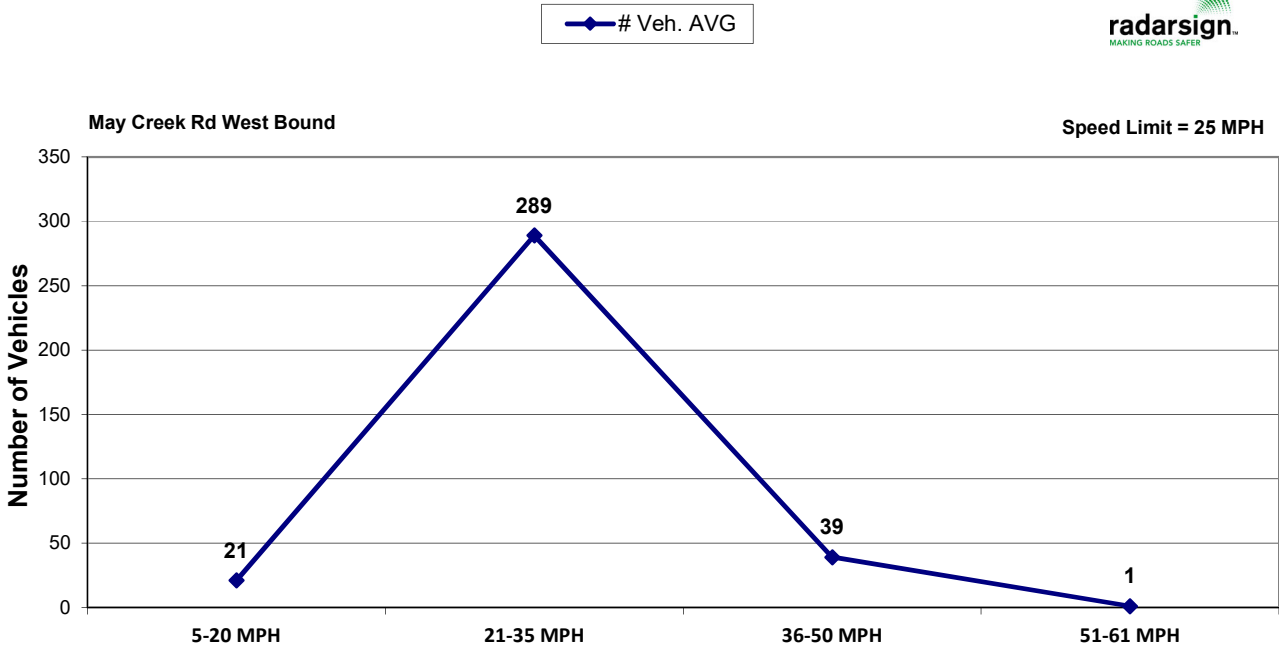

Vehicle Counts by MPH bins (Avg. Speeds)

SUNDAY: November 17, 2019