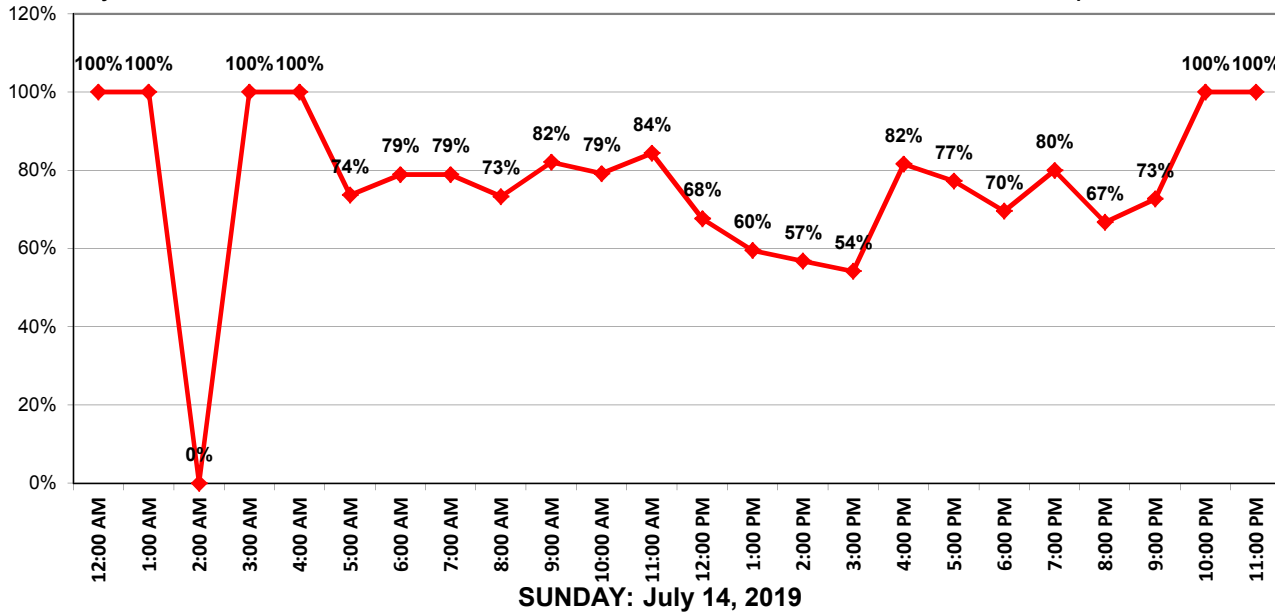

% of Speeders – 60 minute segments

May Creek Rd West Bound

Speed Limit = 25 MPH