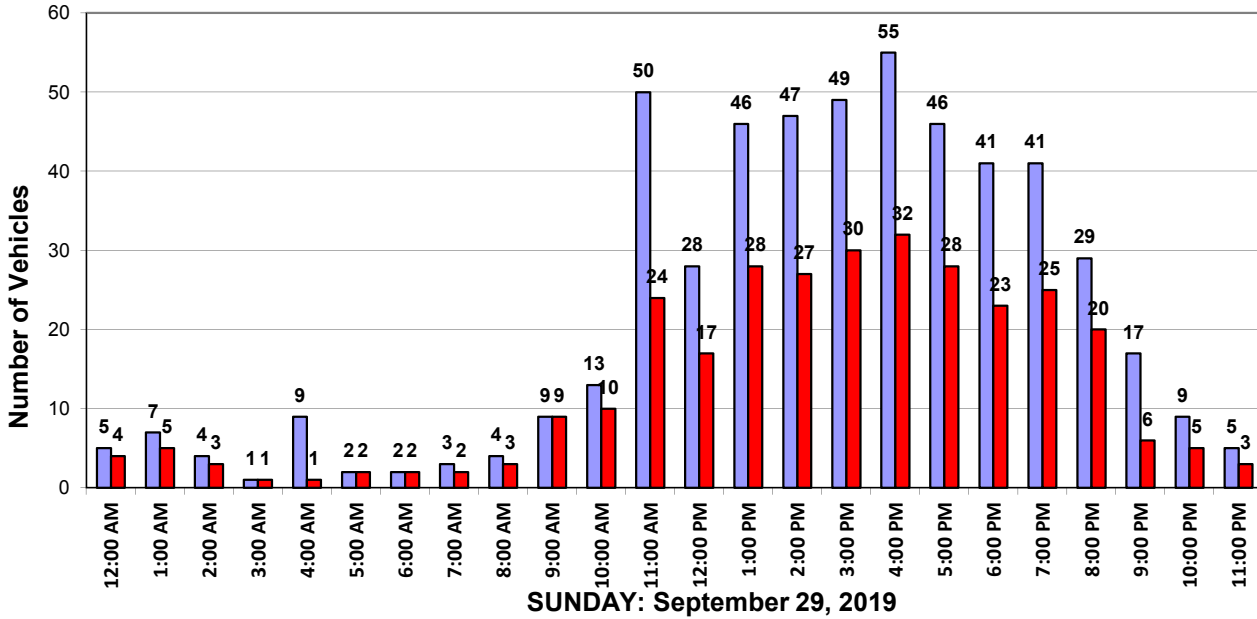

Vehicles and Violators – 60 min segments

■ # Vehicles ■ # Violators

May Creek Rd West Bound

Speed Limit = 25 MPH