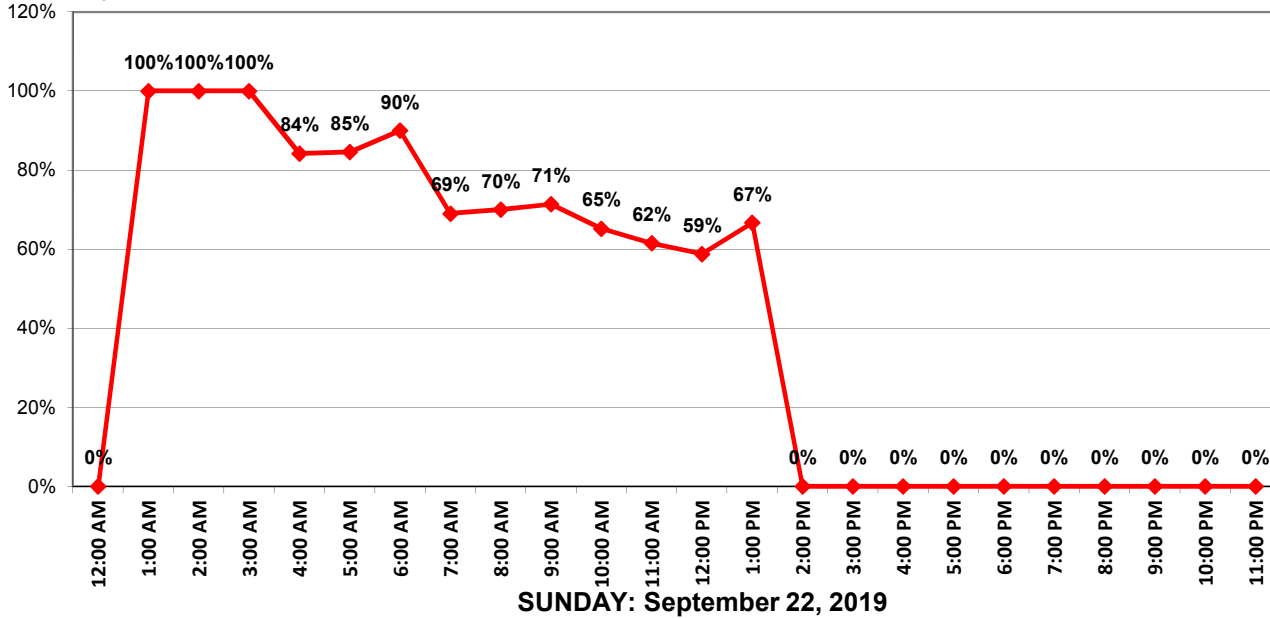

% of Speeders – 60 minute segments

May Creek Rd West Bound

Speed Limit = 25 MPH