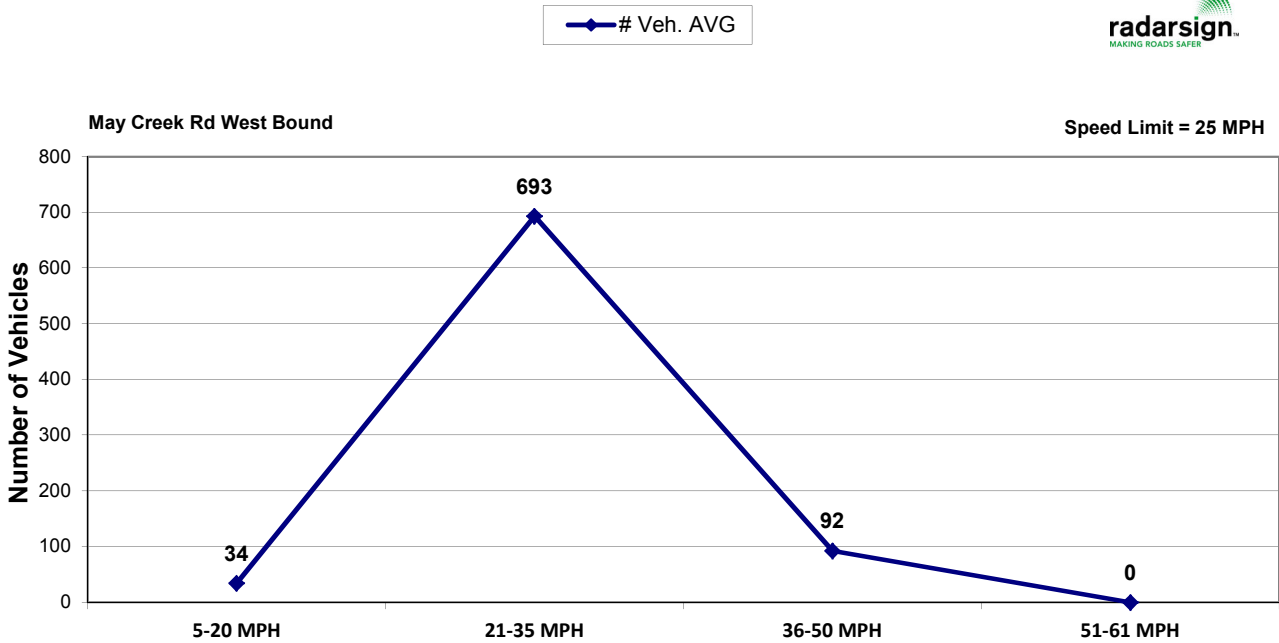

Vehicle Counts by MPH bins (Avg. Speeds)

SUNDAY: October 20, 2019