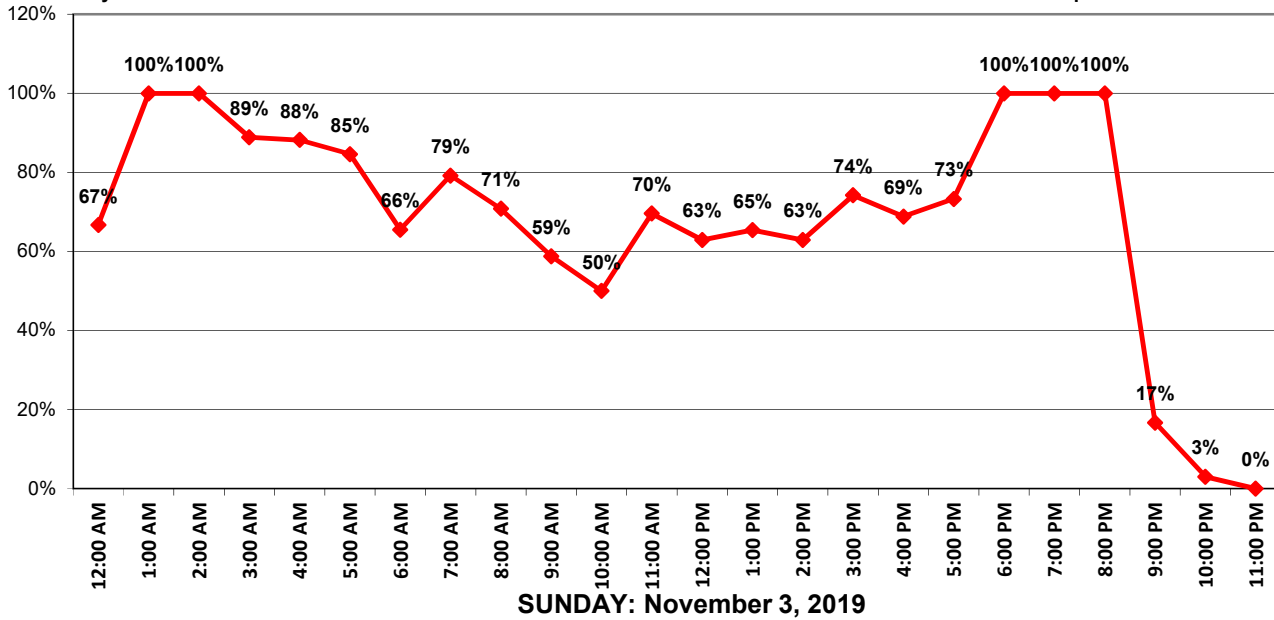

% of Speeders – 60 minute segments

May Creek Rd West Bound

Speed Limit = 25 MPH