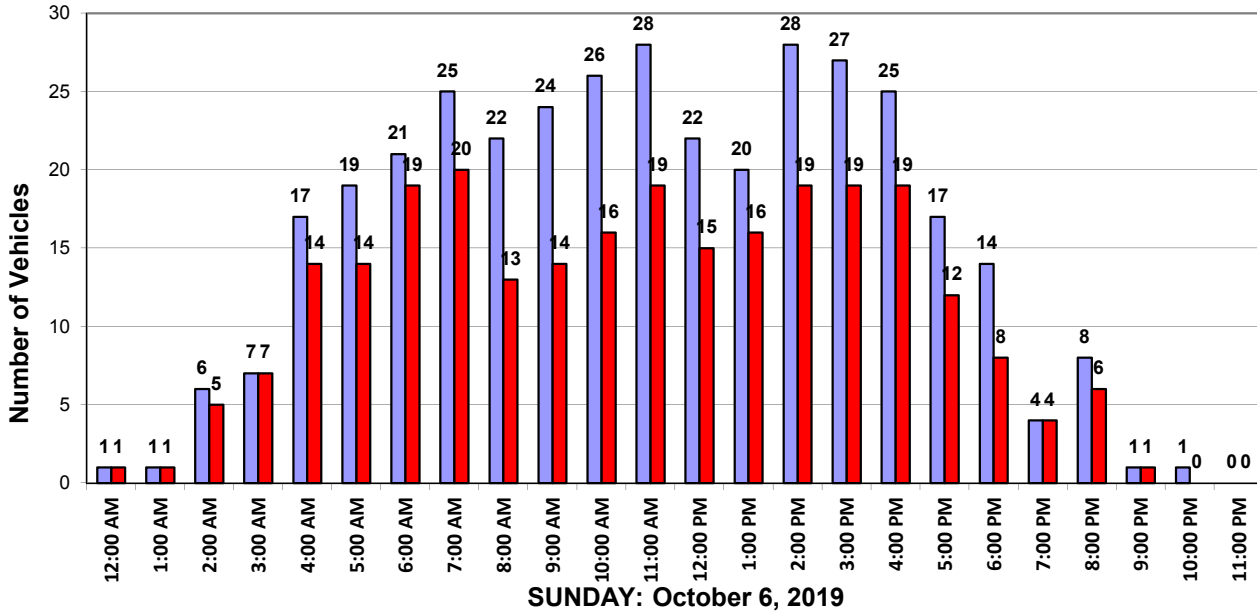

Vehicles and Violators – 60 min segments

■ # Vehicles ■ # Violators

May Creek Rd West Bound

Speed Limit = 25 MPH