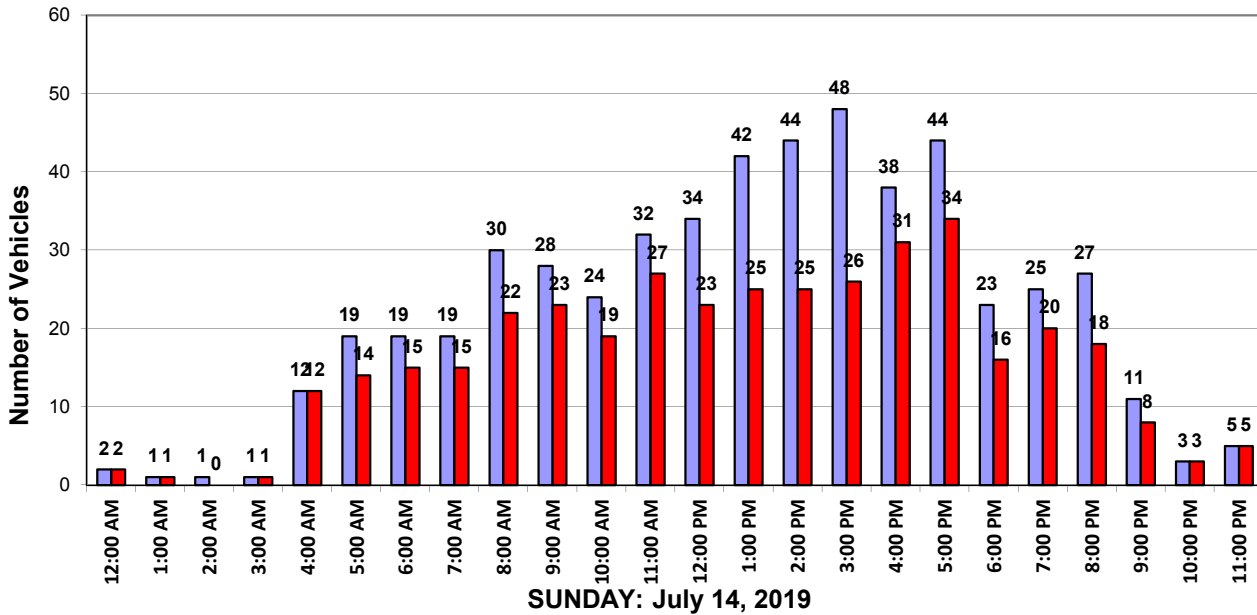

Vehicles and Violators – 60 min segments

■ # Vehicles ■ # Violators

May Creek Rd West Bound

Speed Limit = 25 MPH