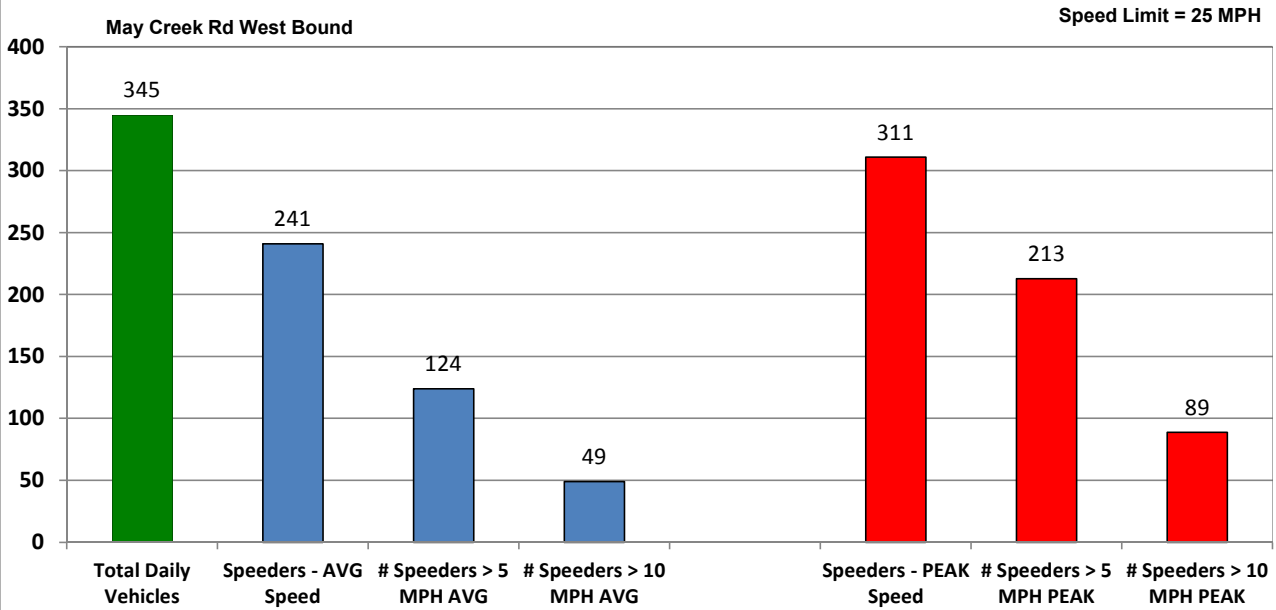

Daily Speed Summary - Vehicle Counts

SUNDAY: September 15, 2019