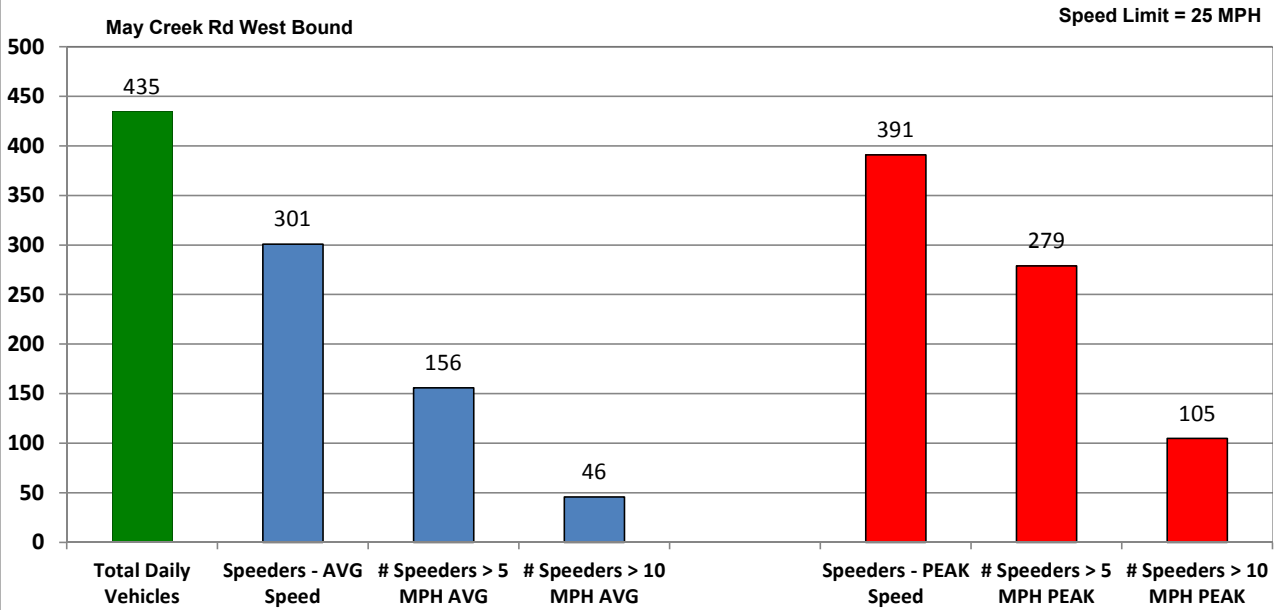

Daily Speed Summary - Vehicle Counts

SUNDAY: September 8, 2019