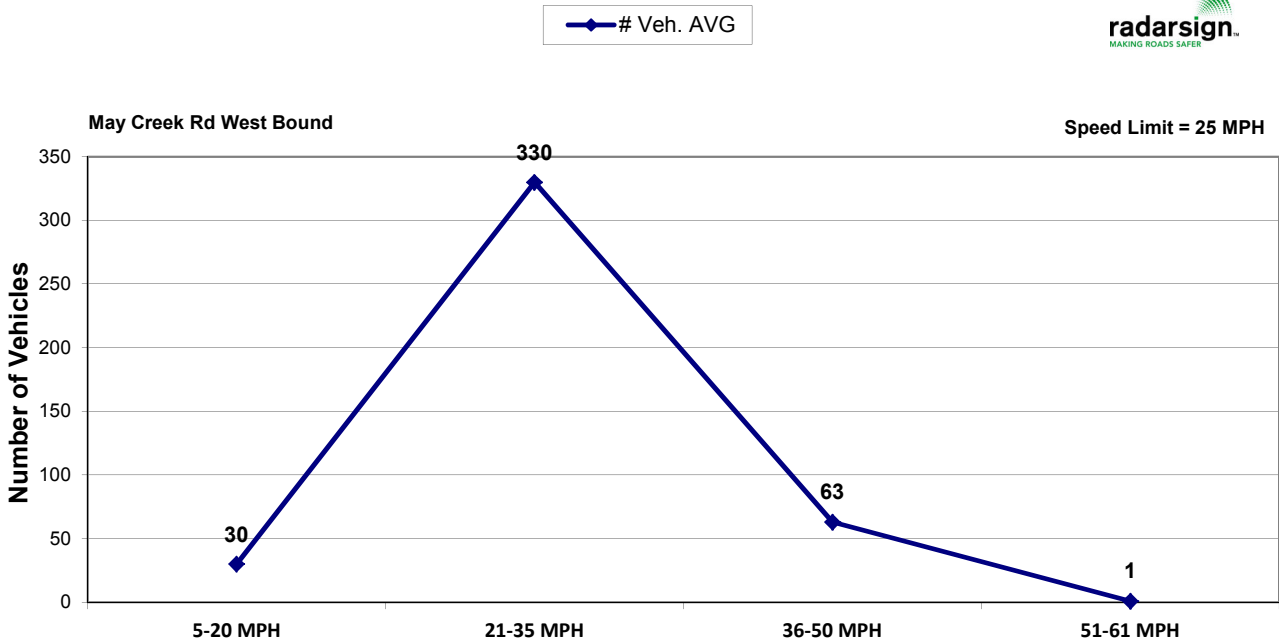

Vehicle Counts by MPH bins (Avg. Speeds)

SUNDAY: October 13, 2019