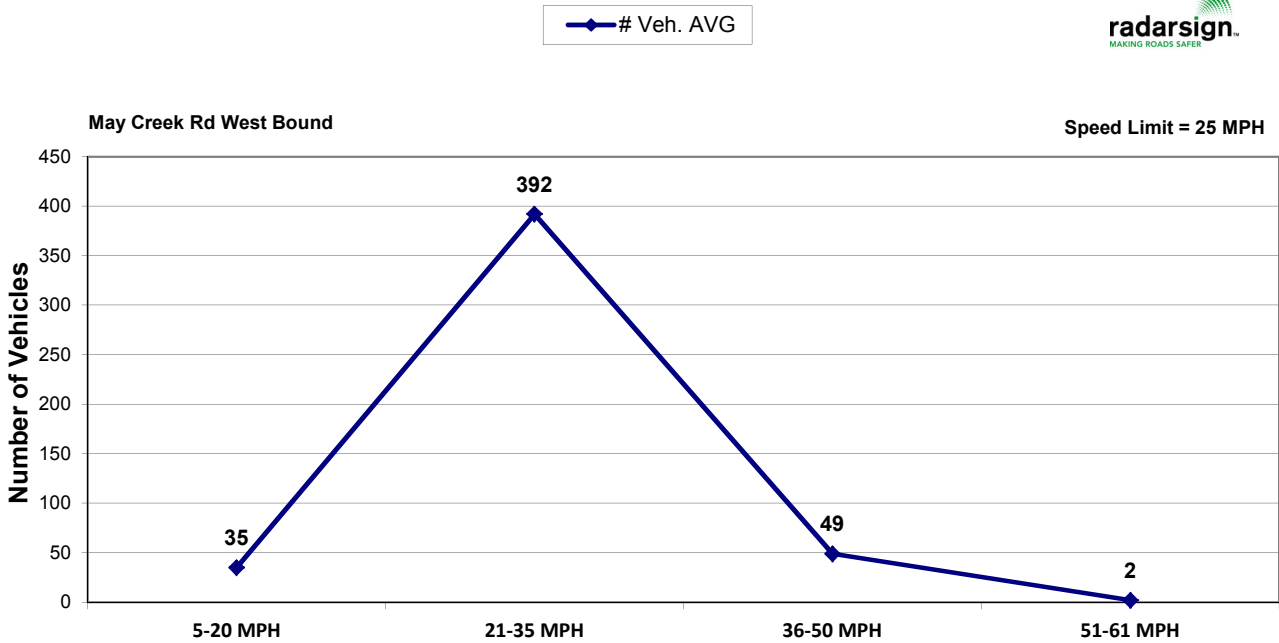

Vehicle Counts by MPH bins (Avg. Speeds)

SUNDAY: August 25, 2019