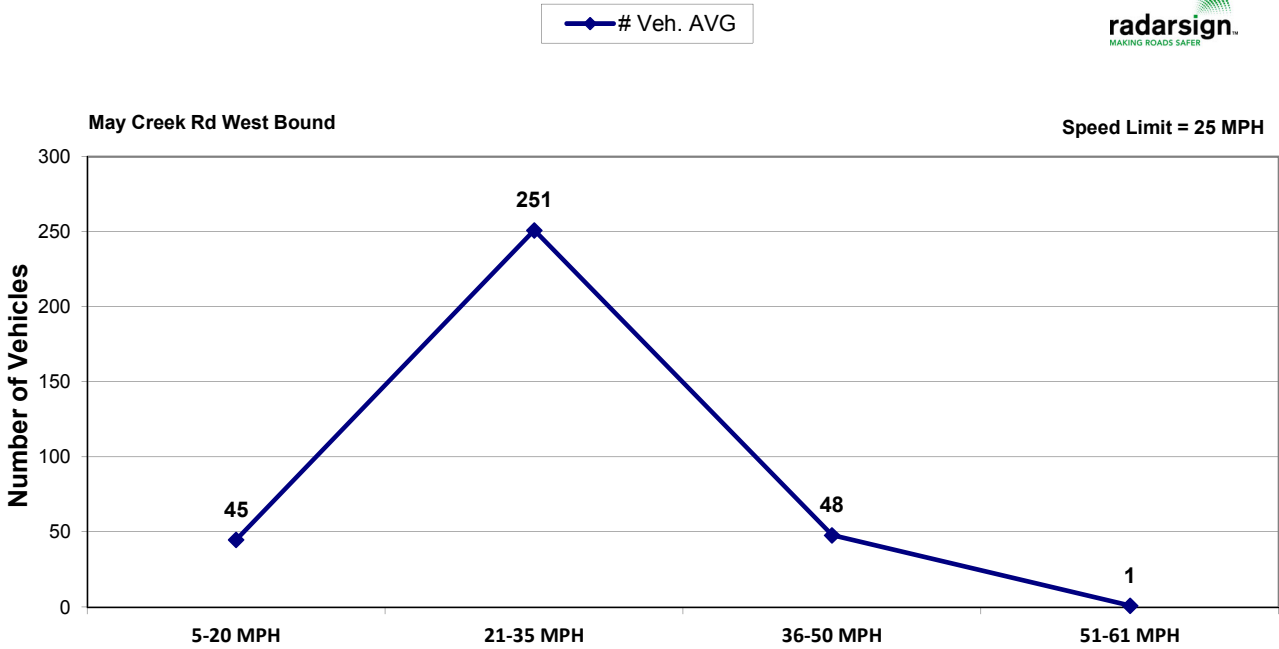

Vehicle Counts by MPH bins (Avg. Speeds)

SUNDAY: September 15, 2019