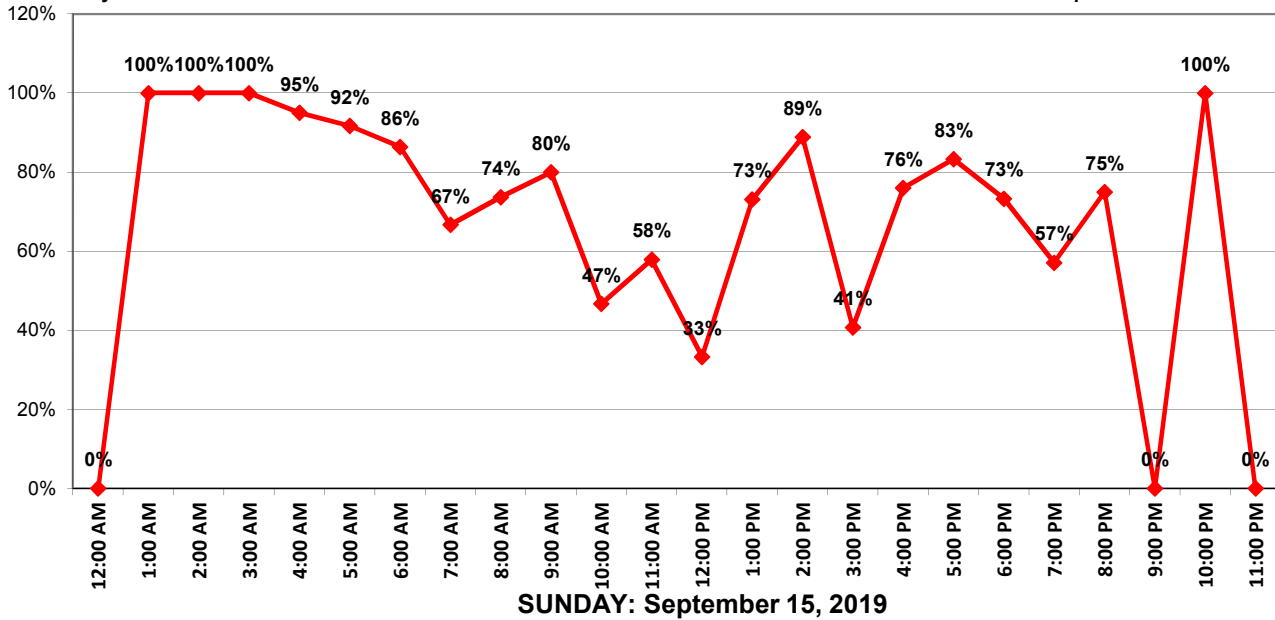

% of Speeders – 60 minute segments

May Creek Rd West Bound

Speed Limit = 25 MPH