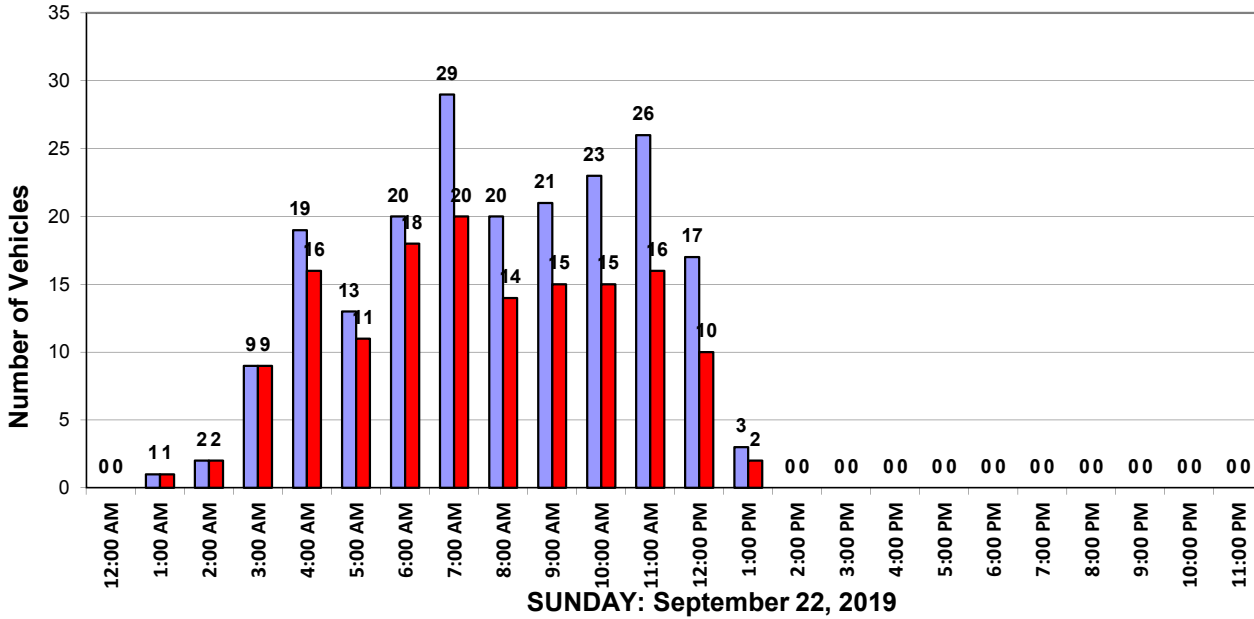

Vehicles and Violators – 60 min segments

■ # Vehicles ■ # Violators

May Creek Rd West Bound

Speed Limit = 25 MPH