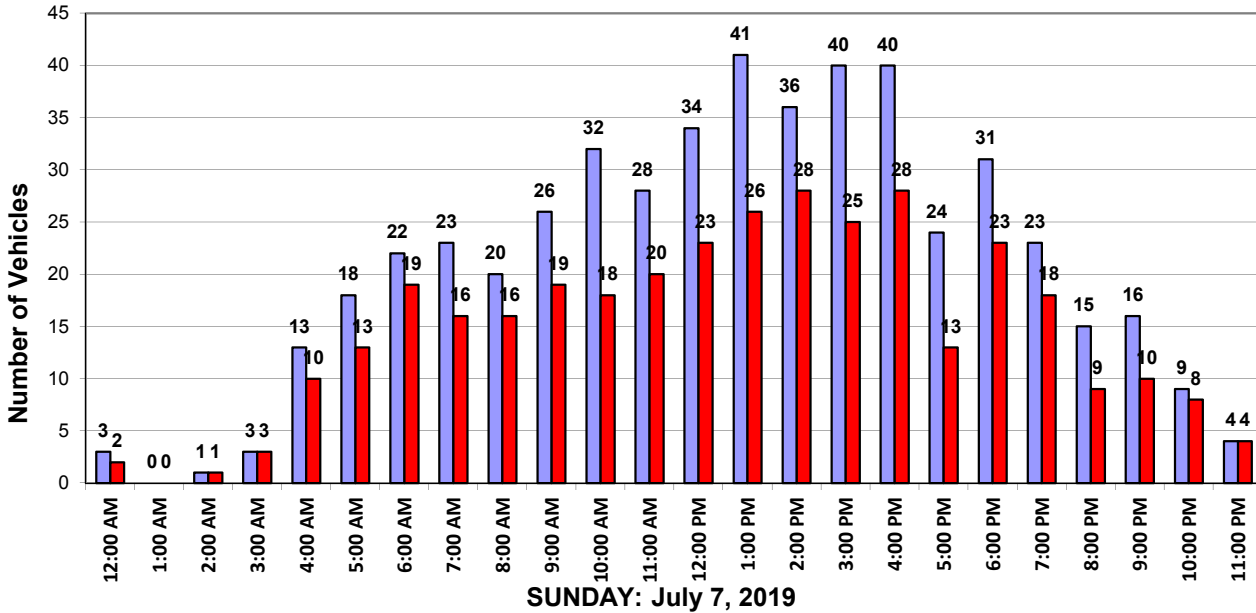

### # Vehicles and Violators – 60 min segments

■ # Vehicles ■ # Violators

May Creek Rd West Bound

Speed Limit = 25 MPH