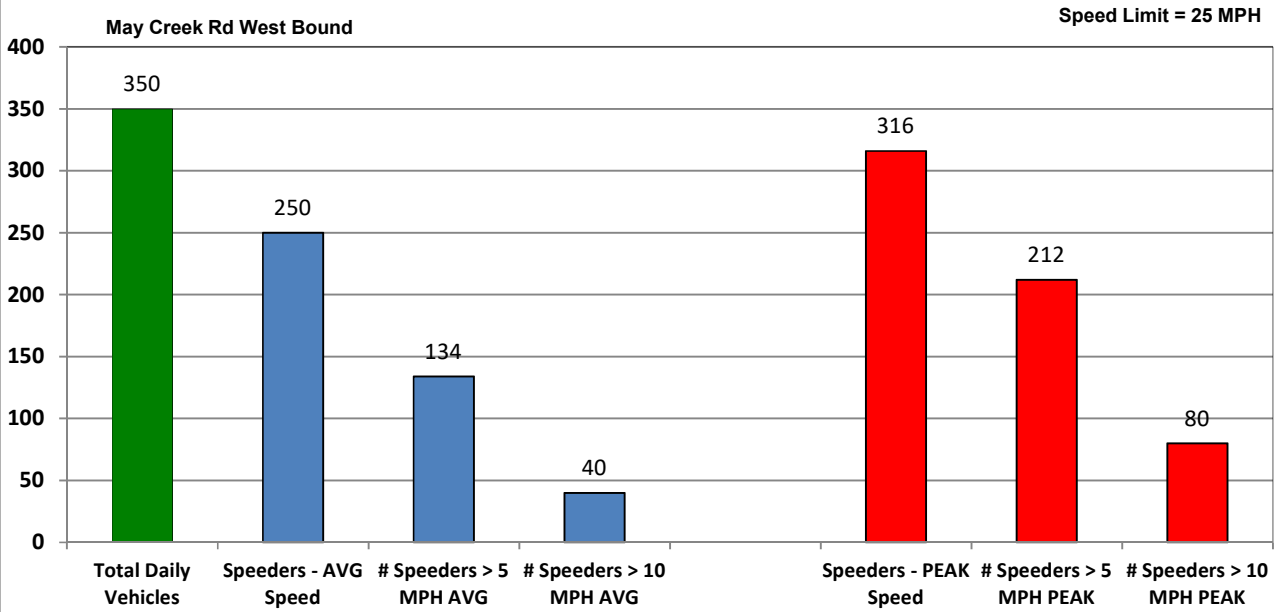

Daily Speed Summary - Vehicle Counts

SUNDAY: November 17, 2019