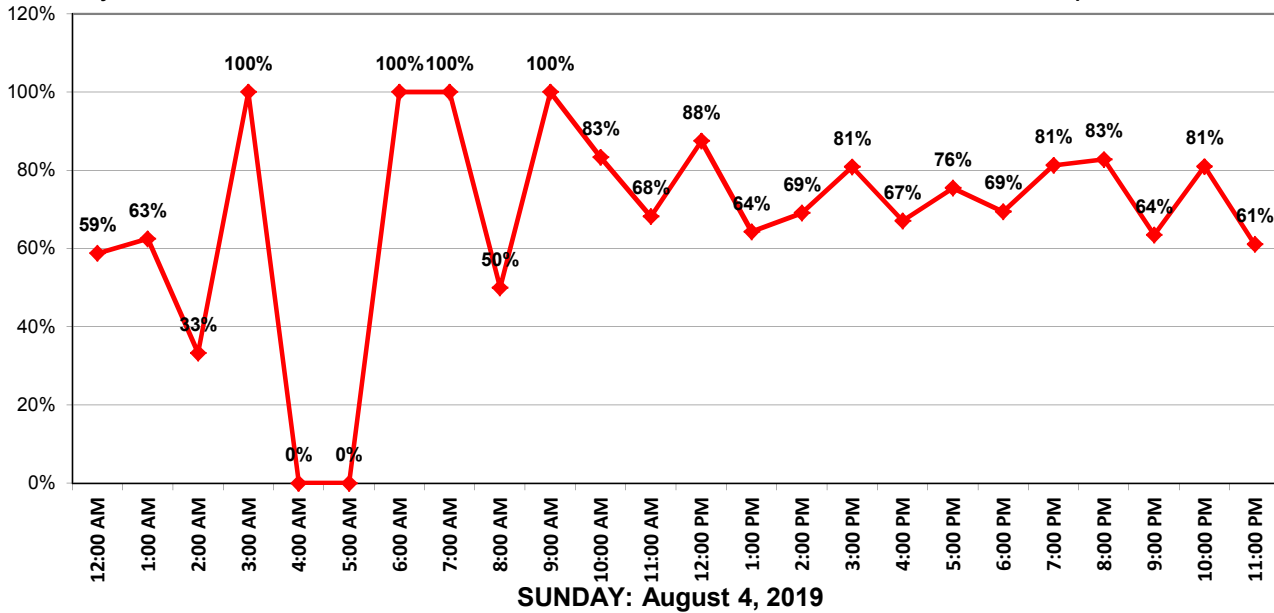

% of Speeders – 60 minute segments

May Creek Rd West Bound

Speed Limit = 25 MPH