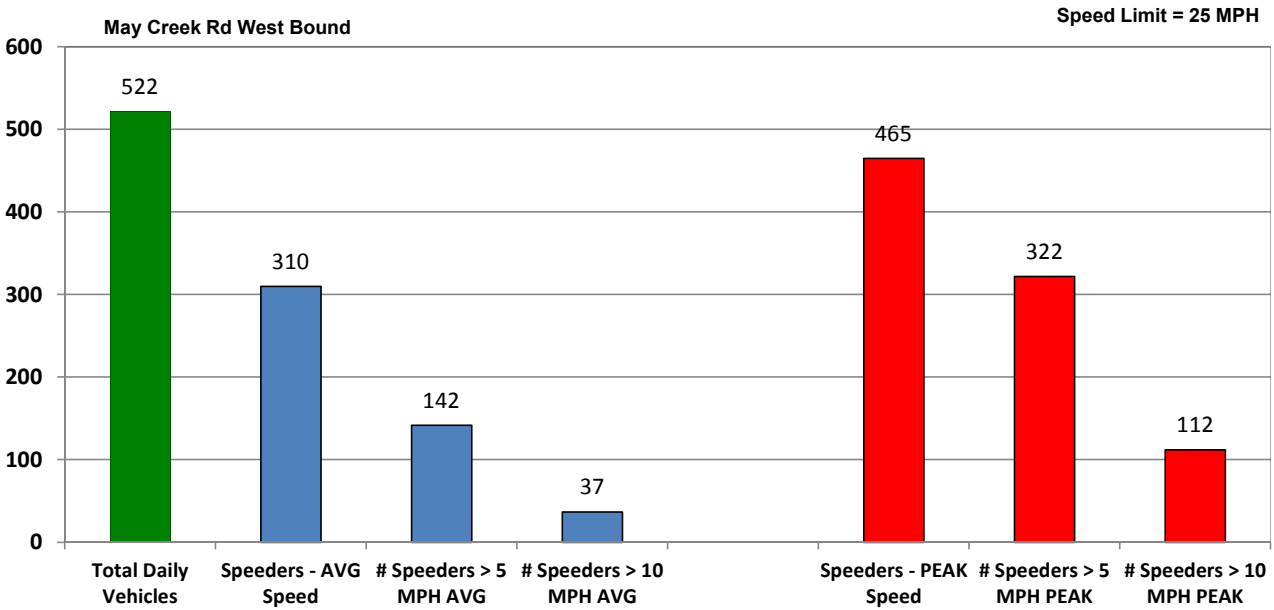

Daily Speed Summary - Vehicle Counts

SUNDAY: September 29, 2019