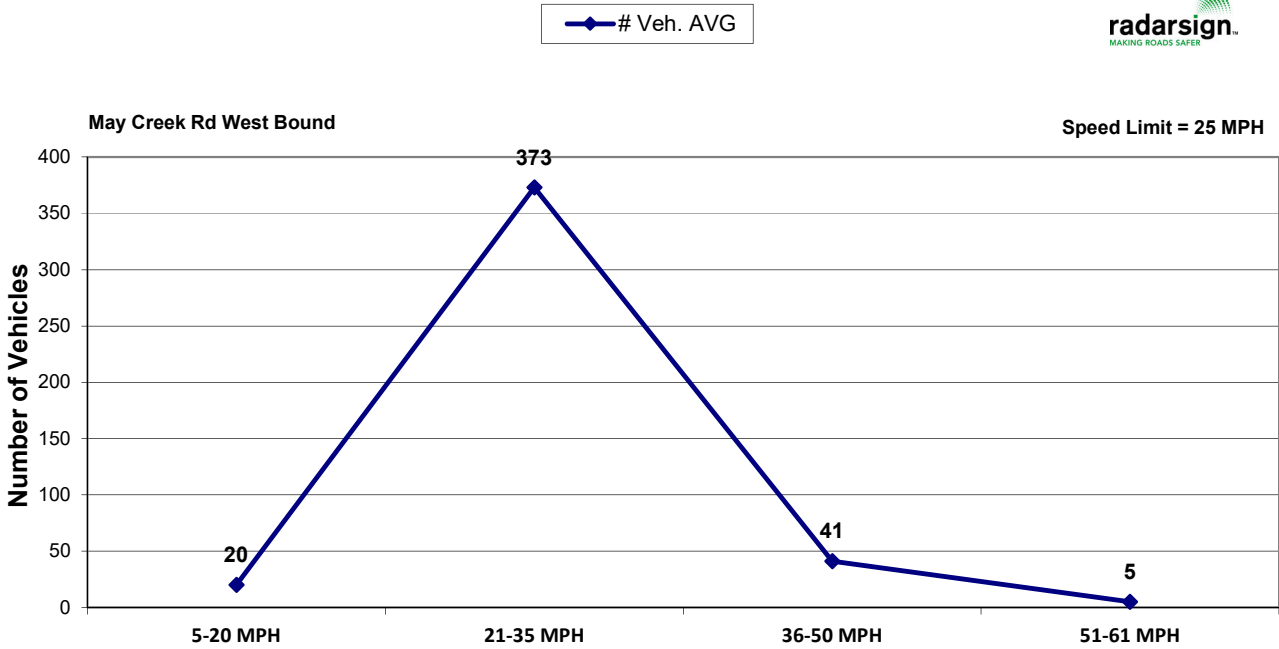

Vehicle Counts by MPH bins (Avg. Speeds)

SUNDAY: October 27, 2019