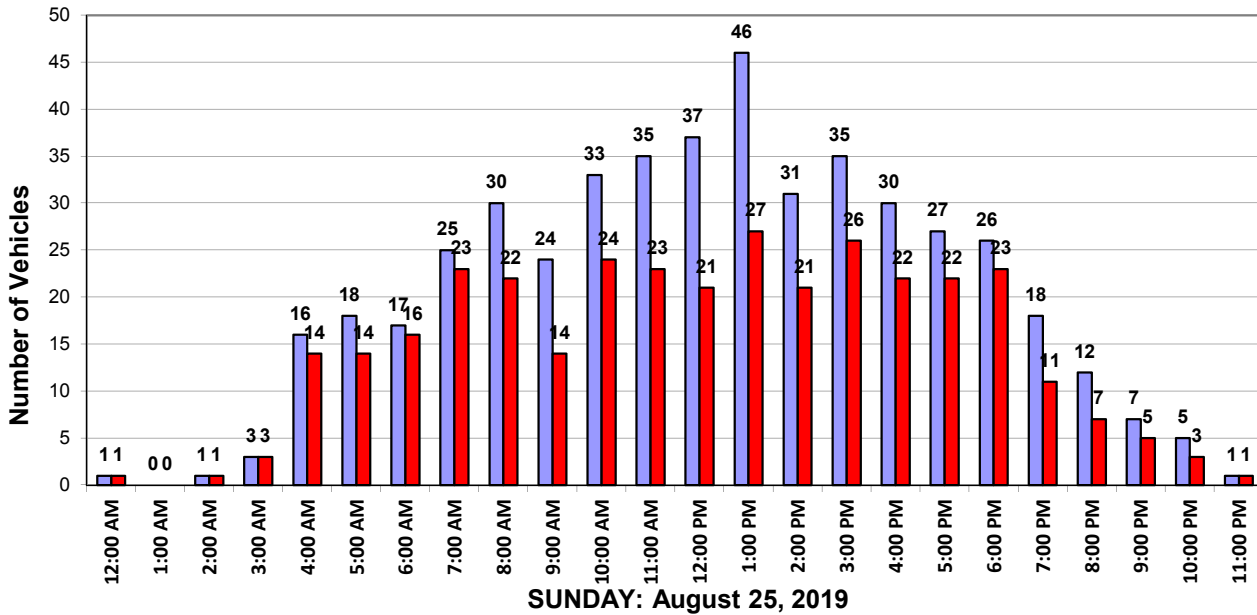

Vehicles and Violators – 60 min segments

■ # Vehicles ■ # Violators

May Creek Rd West Bound

Speed Limit = 25 MPH