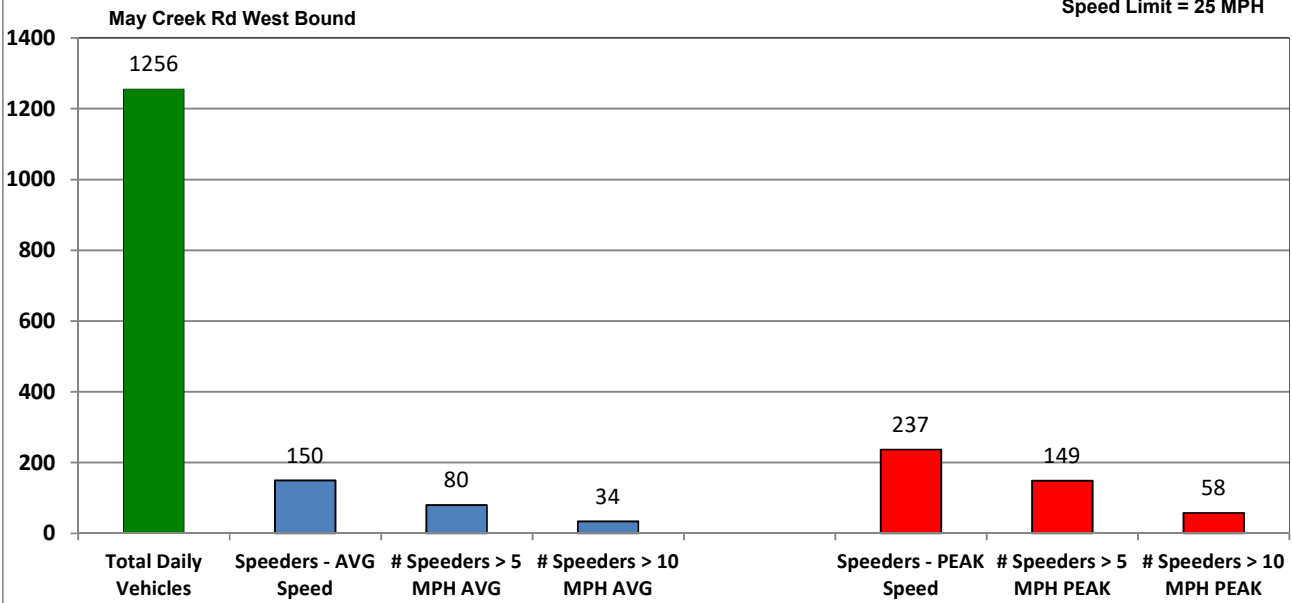

Daily Speed Summary - Vehicle Counts

SUNDAY: November 24, 2019