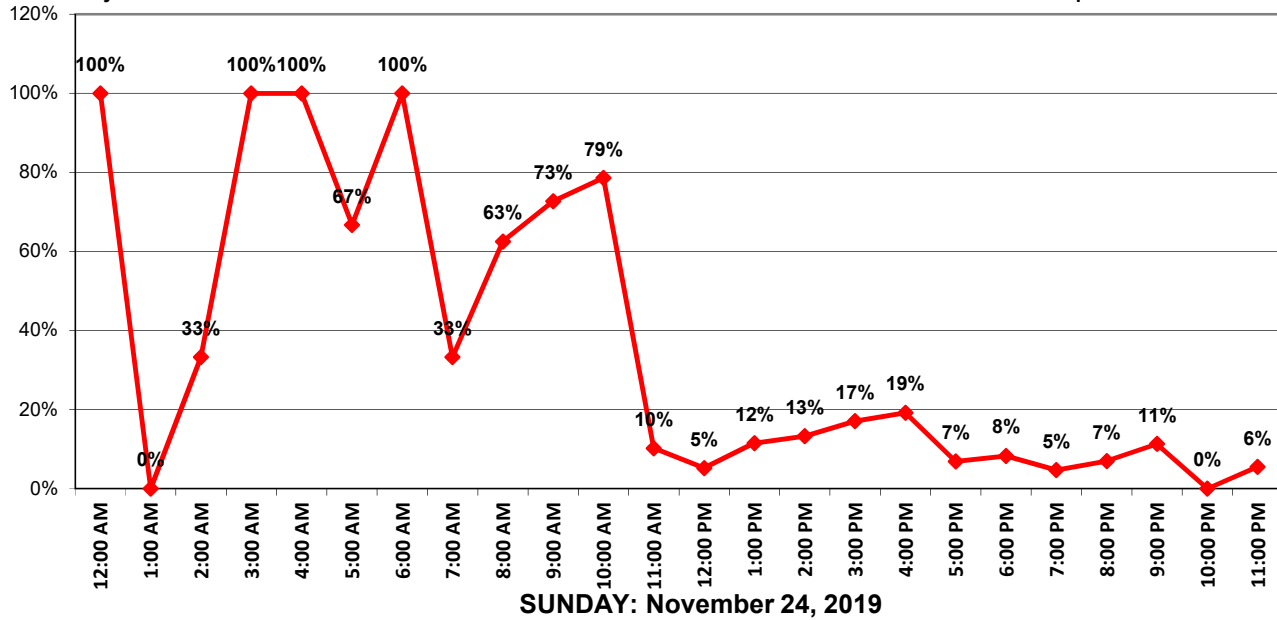

% of Speeders – 60 minute segments

May Creek Rd West Bound

Speed Limit = 25 MPH