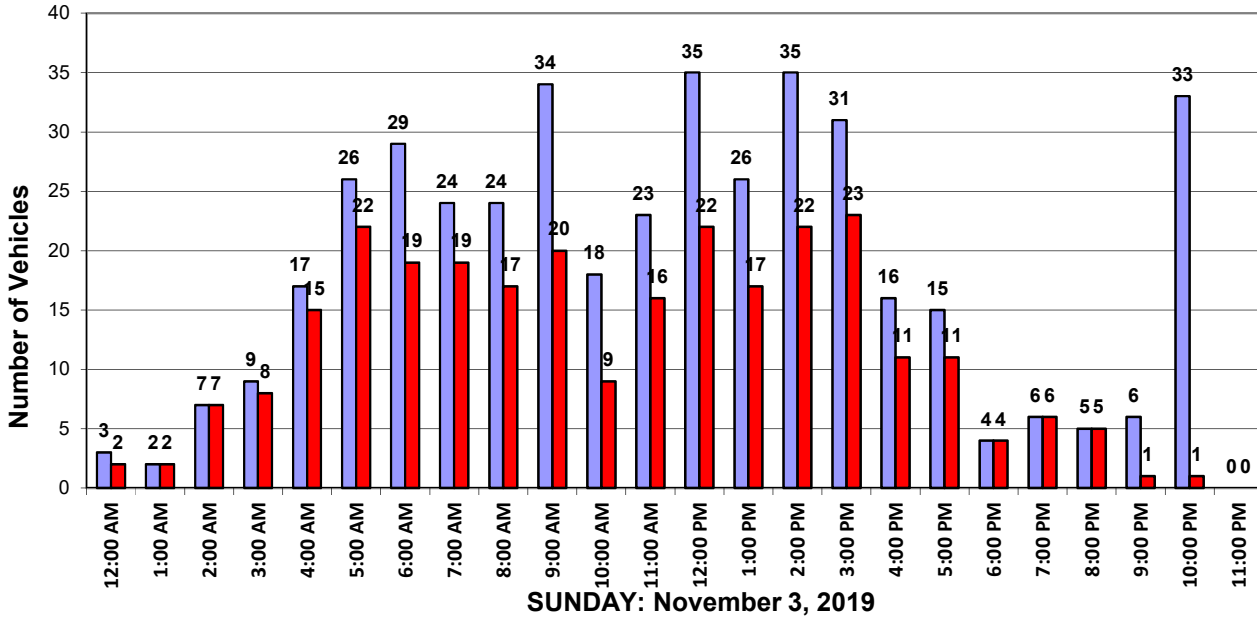

Vehicles and Violators – 60 min segments

■ # Vehicles ■ # Violators

May Creek Rd West Bound

Speed Limit = 25 MPH