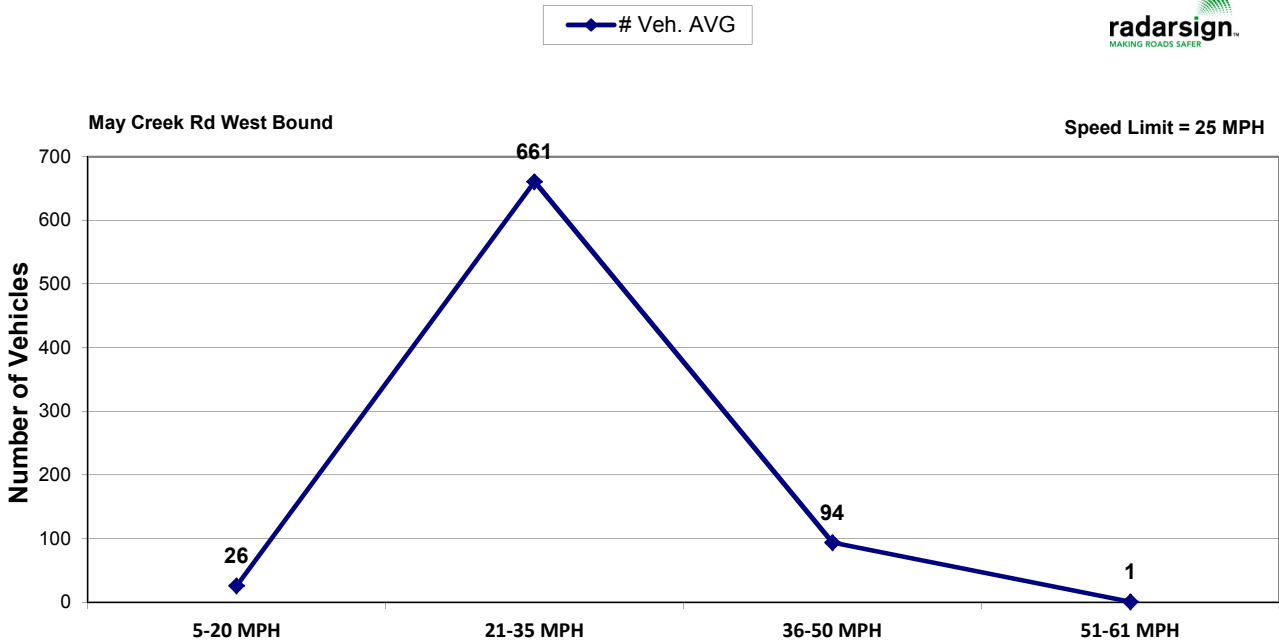

Vehicle Counts by MPH bins (Avg. Speeds)