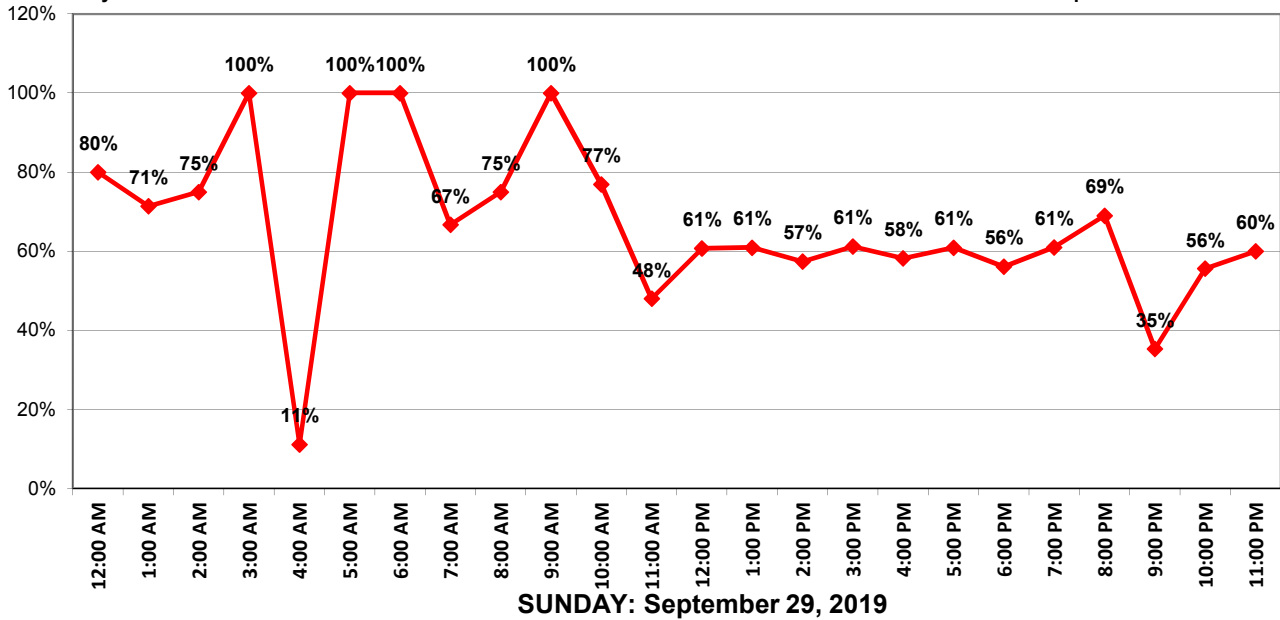

% of Speeders – 60 minute segments

May Creek Rd West Bound

Speed Limit = 25 MPH