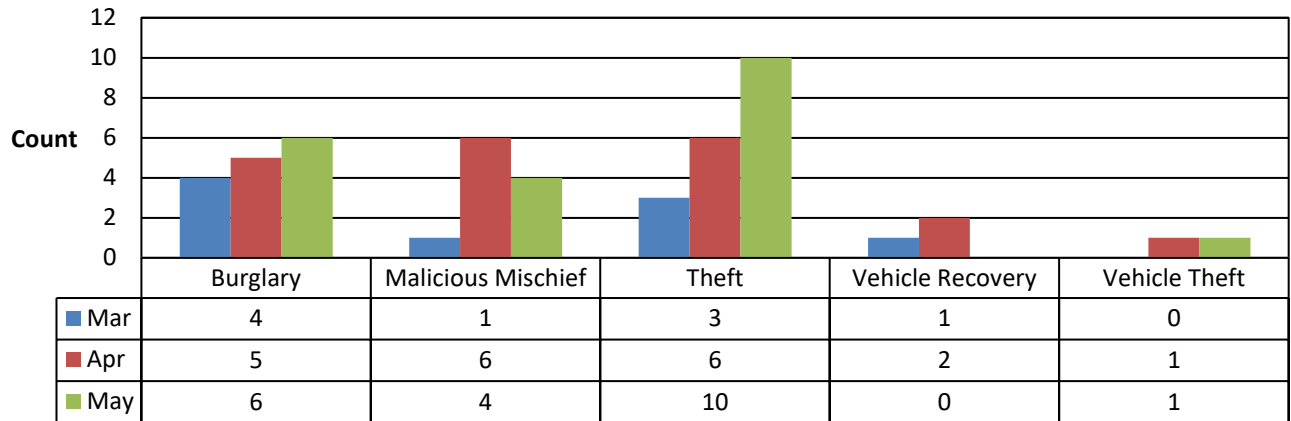

Gold Bar Region Property Crime Last 3 Months - Dispositions A, B, I & R

➤ Note: Dispositions for any given incident may be singular or multiple, in which case they are combined in the database. Dispositions represented here, other than “all”, are those singular values and the end disposition of any combined string of dispositions.

A = Arrest, B= Booking, I = Impounded and R= Case Report