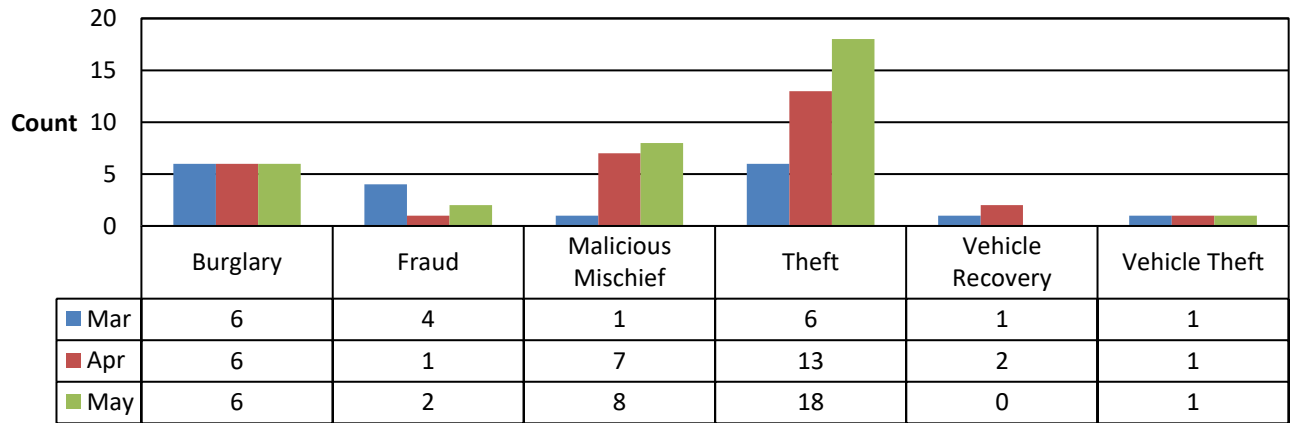

Incident Call Source by Beat

Beat & Call Source	Mar	Apr	May	Totals
GBR	144	123	147	414
911	101	82	94	277
Officer-Initiated	43	41	53	137
K2	73	92	78	243
911	58	71	63	192
Officer-Initiated	15	21	15	51
K3	155	157	208	520
911	126	118	142	386
Officer-Initiated	29	39	66	134
Other Beats	187	180	206	573
	0	2	0	2
911	71	60	73	204
Officer-Initiated	116	118	133	367
Totals	559	552	639	1750

A blank in the call source field indicates an unidentified source such as an online tip or crime report.

Gold Bar Region Property Crime Last 3 Months - All Dispositions