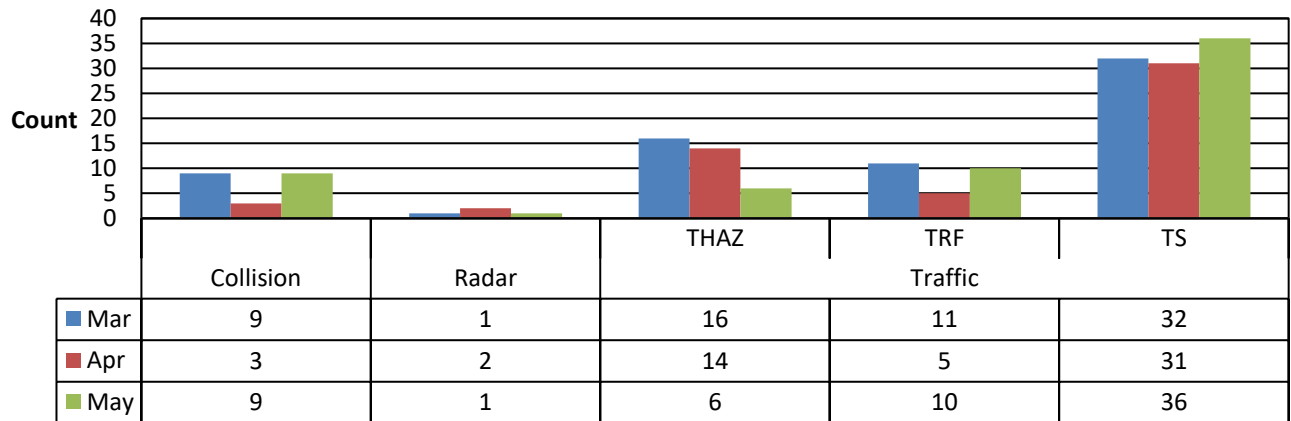

Gold Bar Region Traffic Incidents Last Three Months - All Dispositions

THAZ = Traffic Hazard, TRF = Traffic Problem and TS = Traffic Stop.

Traffic Tickets	Mar	Apr	May	Totals
Traffic Stop	10	6	8	24